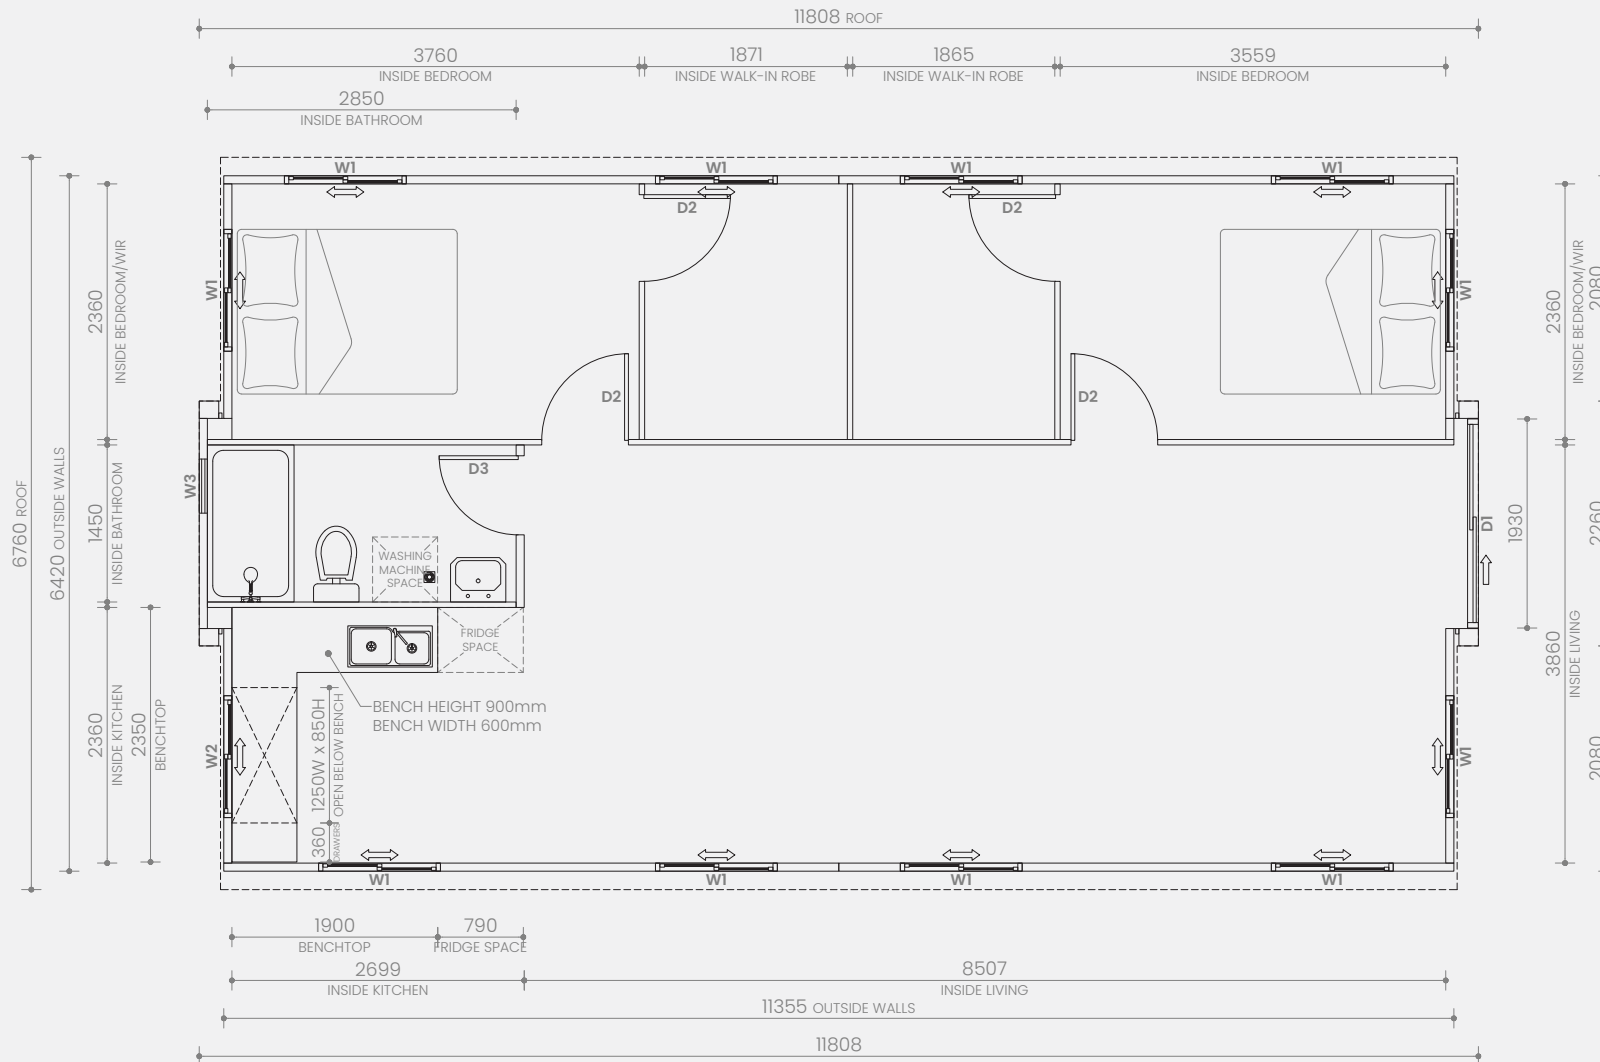

Note: All window and door dimensions include the outer frame

SKU: 1000101514
Version 1.1 September 2024 ©

Haven 40ft

2.4m High Ceiling

Open Plan

Closed Length: 11.8m
 Closed Width: 2.26m
 Height: 2.57m
 Total Weight: 8,000kg

Open Length: 11.8m
 Open Width: 6.74m
 Total Internal: 71m²
 Total External: 79.6m²

W1	Double sliding window	1125W x 1100H
W2	Double sliding window	1125W x 800H
W3	Awning window	500W x 500H
D1	Sliding door	1930W x 2270H
D2	Hinged door	800W x 2040H
D3	Hinged door	730W x 2040H

Open Length: 11.8m
Open Width: 6.76m
Total Internal: 71.0m²
Total External: 78.1m²

W1	Double sliding window	1125W x 1100H
W2	Double sliding window	1125W x 800H
W3	Awning window	500W x 500H
W4	Awning window	600W x 600H
D1	Sliding door	1930W x 2270H
D2	External hinged door	800W x 2080H
D3	Internal hinged door	800W x 2040H
D4	Internal hinged door	730W x 2040H

Open Length: 11.8m
 Open Width: 6.76m
 Total Internal: 71.0m²
 Total External: 78.1m²