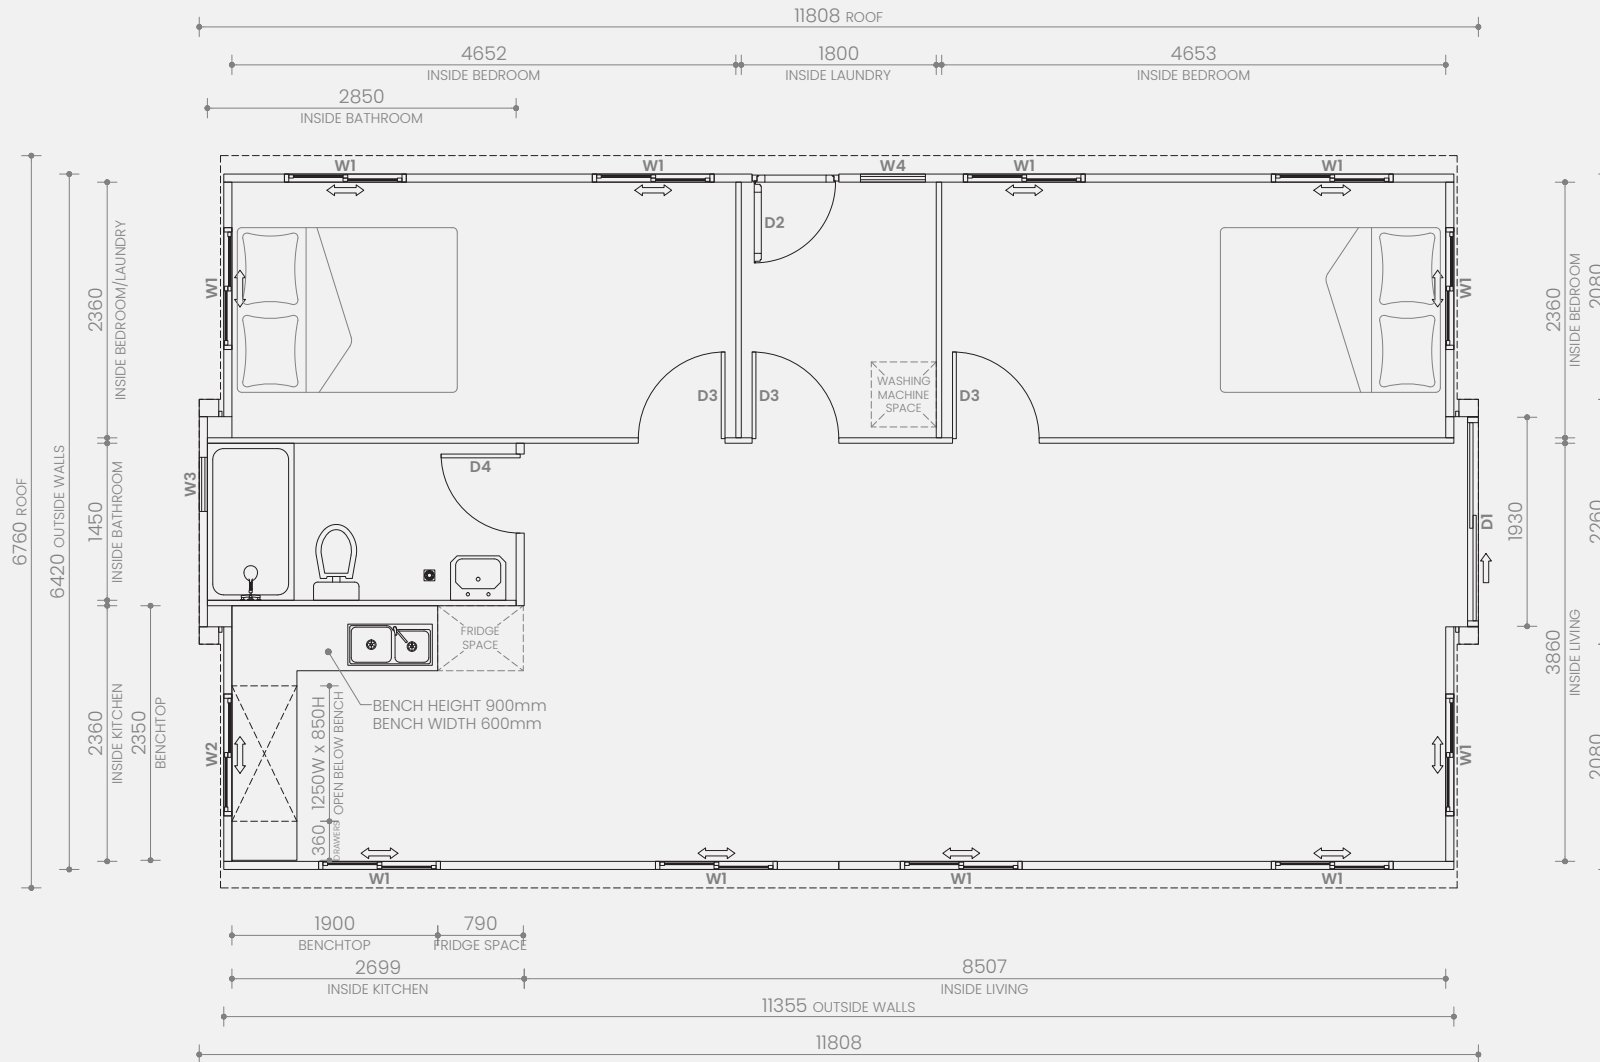

Open Length: 11.8m
Open Width: 6.76m
Total Internal: 71.0m²
Total External: 78.1m²

W1	Double sliding window	1125W x 1100H
W2	Double sliding window	1125W x 800H
W3	Awning window	500W x 500H
W4	Awning window	600W x 600H
D1	Sliding door	1930W x 2270H
D2	External hinged door	800W x 2080H
D3	Internal hinged door	800W x 2040H
D4	Internal hinged door	730W x 2040H

Note: All window and door dimensions include the outer frame

Haven 40ft 2.26m High Ceiling

2 Bedroom: WIR, Laundry, L-shaped
Kitchen and Premium Bathroom

Closed Length: 11.8m
Closed Width: 2.26m
Height: 2.55m
Total Weight: 7,500kg

Open Length: 11.8m
 Open Width: 6.76m
 Total Internal: 71.0m²
 Total External: 78.1m²