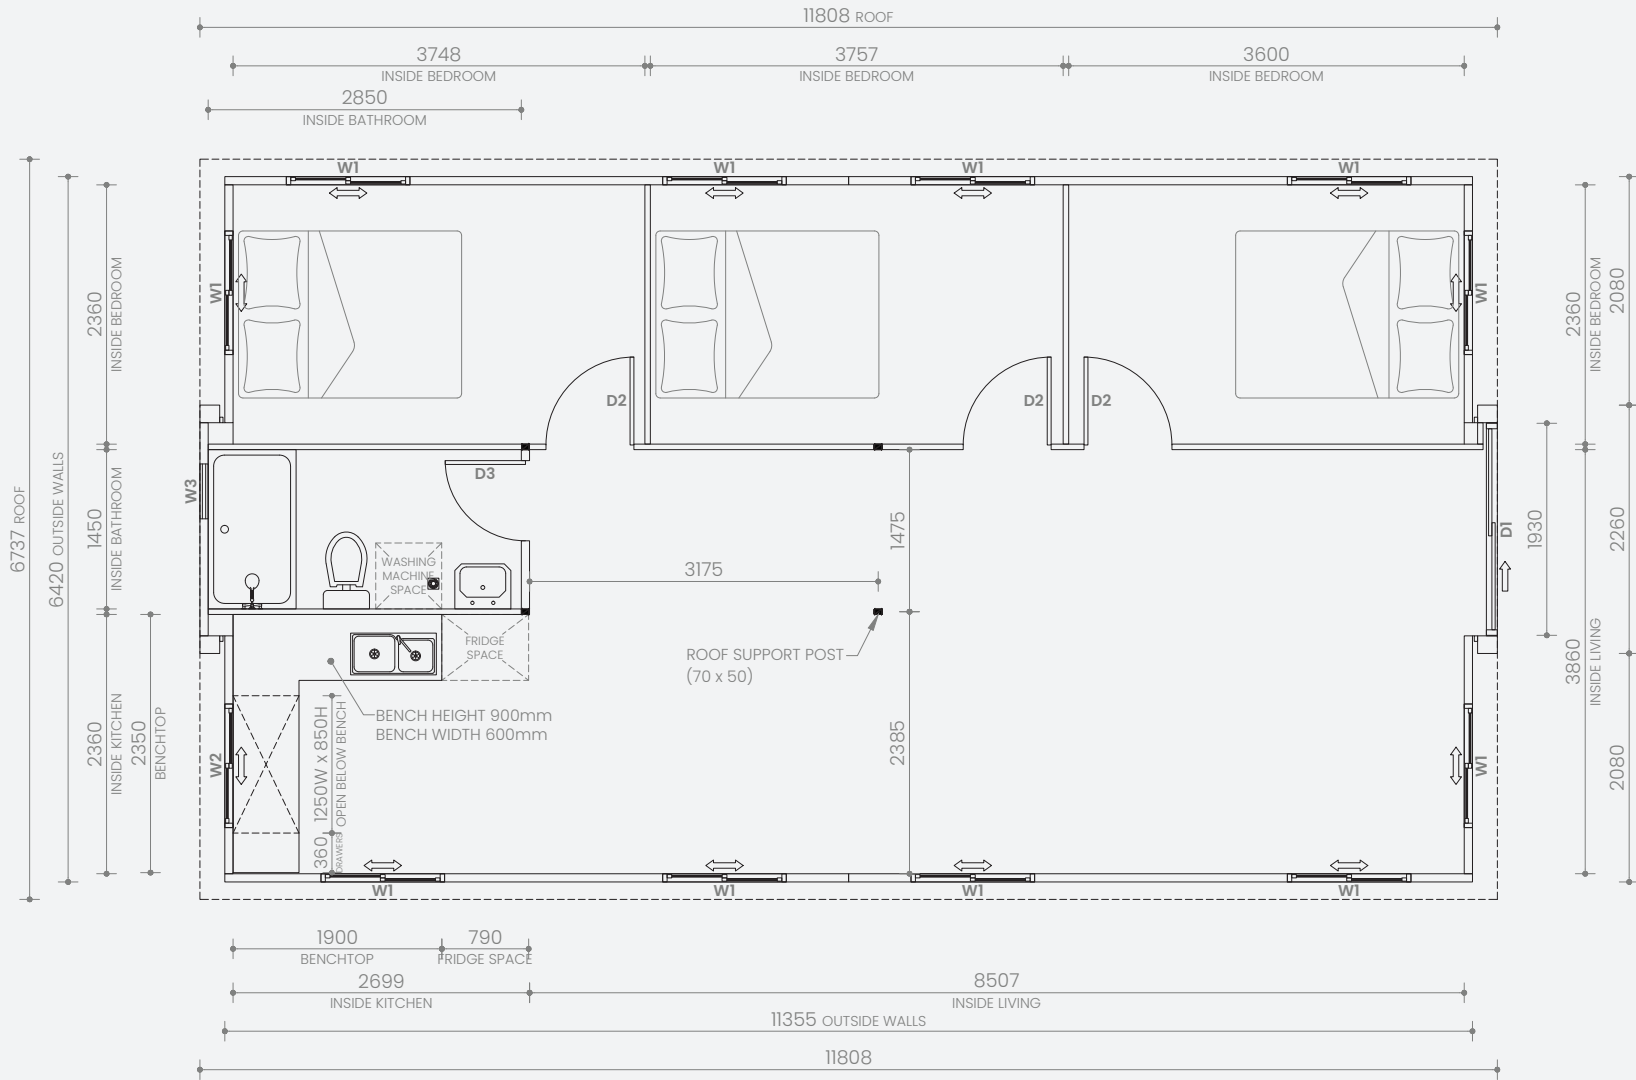

W1	Double sliding window	1125W x 1100H
W2	Double sliding window	1125W x 800H
W3	Awning window	500W x 500H
D1	Sliding door	1930W x 2400H
D2	Hinged door	800W x 2040H
D3	Hinged door	730W x 2040H

Note: All window and door dimensions include the outer frame

SKU: 1000101512
Version 1.1 September 2024 ©

Haven 40ft 2.4m High Ceiling

2 Bedroom: 2WIR, L-shaped
Kitchen and Premium Bathroom

Closed Length: 11.8m
Closed Width: 2.26m
Height: 2.57m
Total Weight: 8,000kg

Open Length: 11.8m
Open Width: 6.74m
Total Internal: 71m²
Total External: 79.6m²

W1	Double sliding window	1125W x 1100H
W2	Double sliding window	1125W x 800H
W3	Awning window	500W x 500H
D1	Sliding door	1930W x 2400H
D2	Hinged door	800W x 2040H
D3	Hinged door	730W x 2040H

Open Length: 11.8m
 Open Width: 6.74m
 Total Internal: 71m²
 Total External: 79.6m²

W1	Double sliding window	1125W x 1100H
W2	Double sliding window	1125W x 800H
W3	Awning window	500W x 500H
W4	Awning window	600W x 600H
D1	Sliding door	1930W x 2400H
D2	External hinged door	800W x 2080H
D3	Internal hinged door	800W x 2040H
D4	Internal hinged door	730W x 2040H