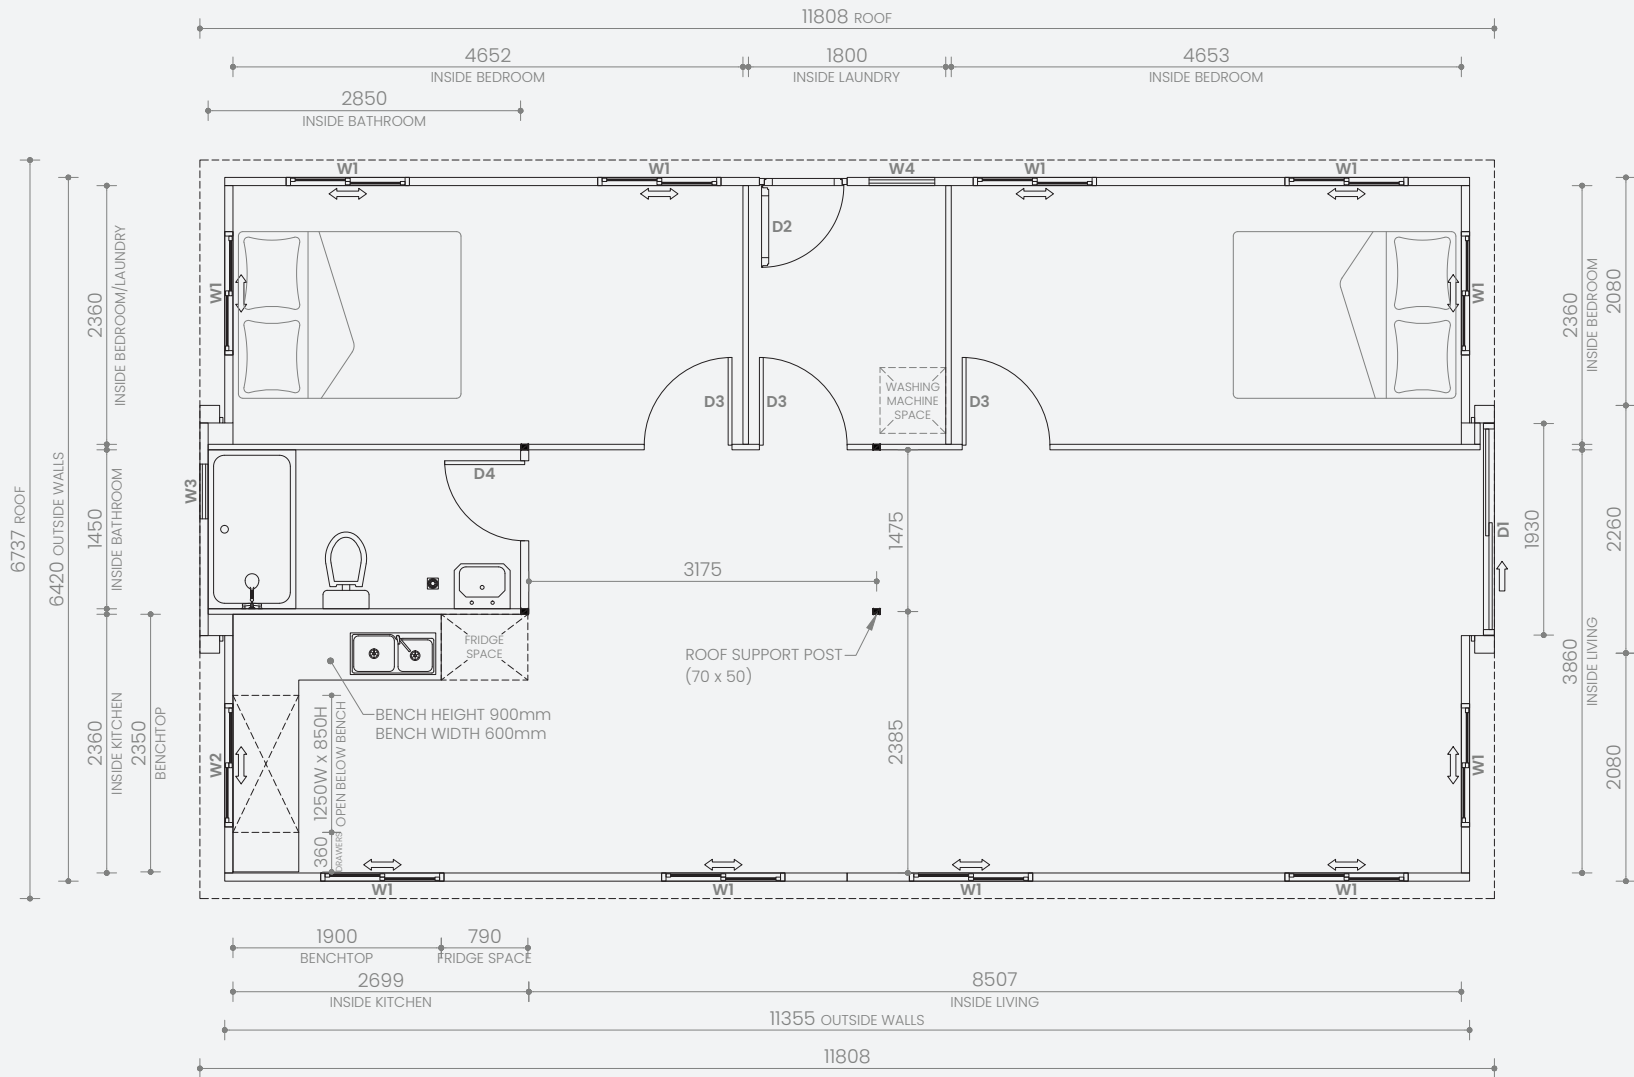

W1	Double sliding window	1125W x 1100H
W2	Double sliding window	1125W x 800H
W3	Awning window	500W x 500H
D1	Sliding door	1930W x 2400H
D2	Hinged door	800W x 2040H
D3	Hinged door	730W x 2040H

Note: All window and door dimensions include the outer frame

Open Length: 11.8m
 Open Width: 6.74m
 Total Internal: 71m²
 Total External: 79.6m²

W1	Double sliding window	1125W x 1100H
W2	Double sliding window	1125W x 800H
W3	Awning window	500W x 500H
W4	Awning window	600W x 600H
D1	Sliding door	1930W x 2400H
D2	External hinged door	800W x 2080H
D3	Internal hinged door	800W x 2040H
D4	Internal hinged door	730W x 2040H

Note: All window and door dimensions include the outer frame

SKU: 1000101511
Version 1.1 September 2024 ©

Haven 40ft 2.4m High Ceiling

2 Bedroom: WIR, Laundry, L-shaped
Kitchen and Premium Bathroom

Closed Length: 11.8m
Closed Width: 2.26m
Height: 2.57m
Total Weight: 8,000kg