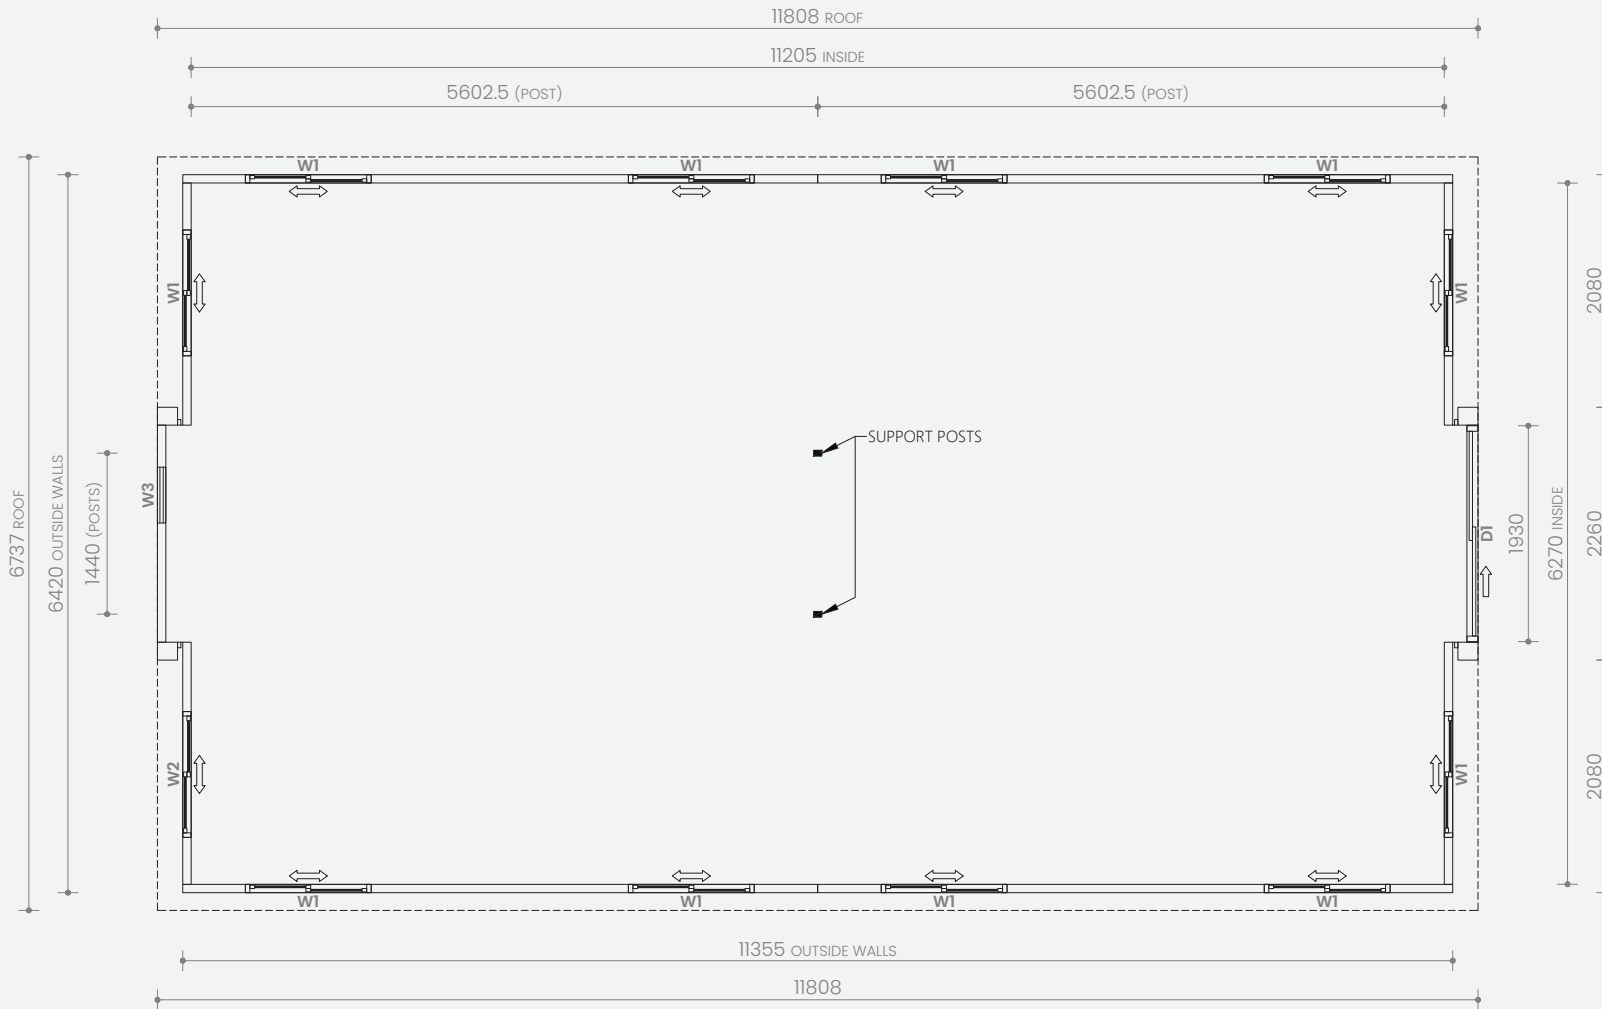

Open Length: 11.8m
Open Width: 6.74m
Total Internal: 71m²
Total External: 79.6m²

W1	Double sliding window	1125W x 1100H
W2	Double sliding window	1125W x 800H
W3	Awning window	500W x 500H
W4	Awning window	600W x 600H
D1	Sliding door	1930W x 2400H
D2	External hinged door	800W x 2080H
D3	Internal hinged door	800W x 2040H
D4	Internal hinged door	730W x 2040H

Open Length: 11.8m
Open Width: 6.74m
Total Internal: 71m²
Total External: 79.6m²

W1	Double sliding window	1125W x 1100H
W2	Double sliding window	1125W x 800H
W3	Awning window	500W x 500H
D1	Sliding door	1930W x 2270H

Note: All window and door dimensions include the outer frame

SKU: 1000101514
Version 1.1 September 2024 ©

Haven 40ft

2.4m High Ceiling

Open Plan

Closed Length: 11.8m
 Closed Width: 2.26m
 Height: 2.57m
 Total Weight: 8,000kg

Open Length: 11.8m
 Open Width: 6.76m
 Total Internal: 71.0m²
 Total External: 78.1m²