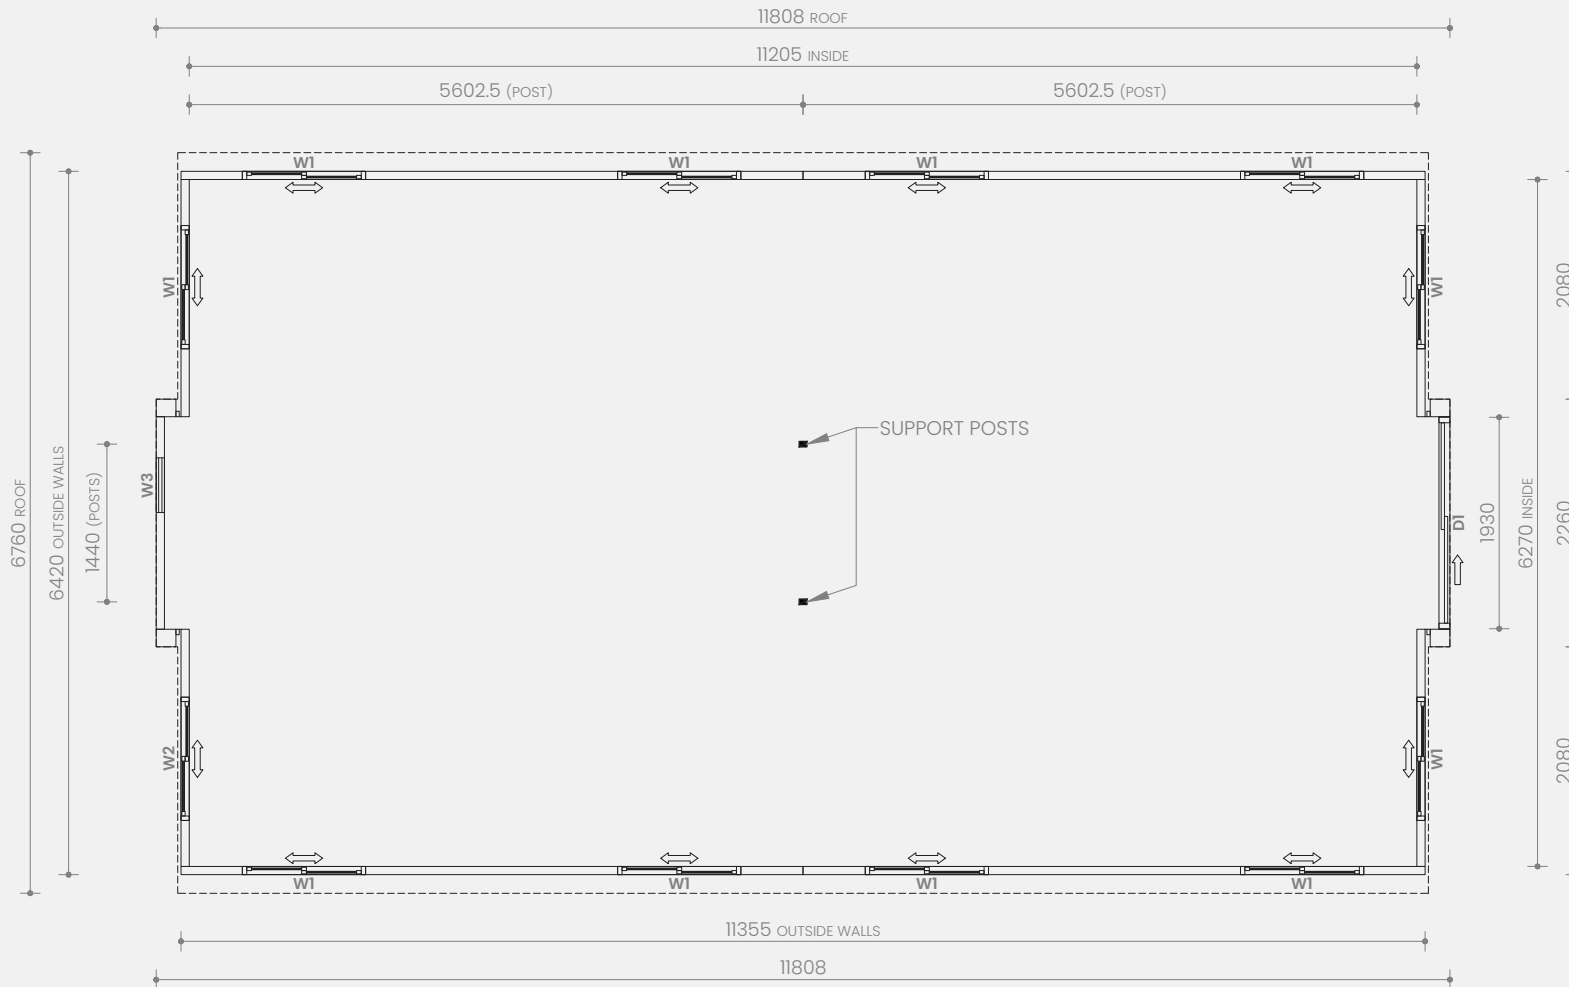

W1	Double sliding window	1125W x 1100H
W2	Double sliding window	1125W x 800H
W3	Awning window	500W x 500H
D1	Sliding door	1930W x 2270H

Note: All window and door dimensions include the outer frame

SKU: 1000101196

Version 1.1 June 2024 ©

Haven 40ft

2.26m High Ceiling

Open Plan

Closed Length: 11.8m
Closed Width: 2.26m
Height: 2.55m
Total Weight: 7,500kg

Open Length: 11.8m
Open Width: 6.76m
Total Internal: 71.0m²
Total External: 78.1m²