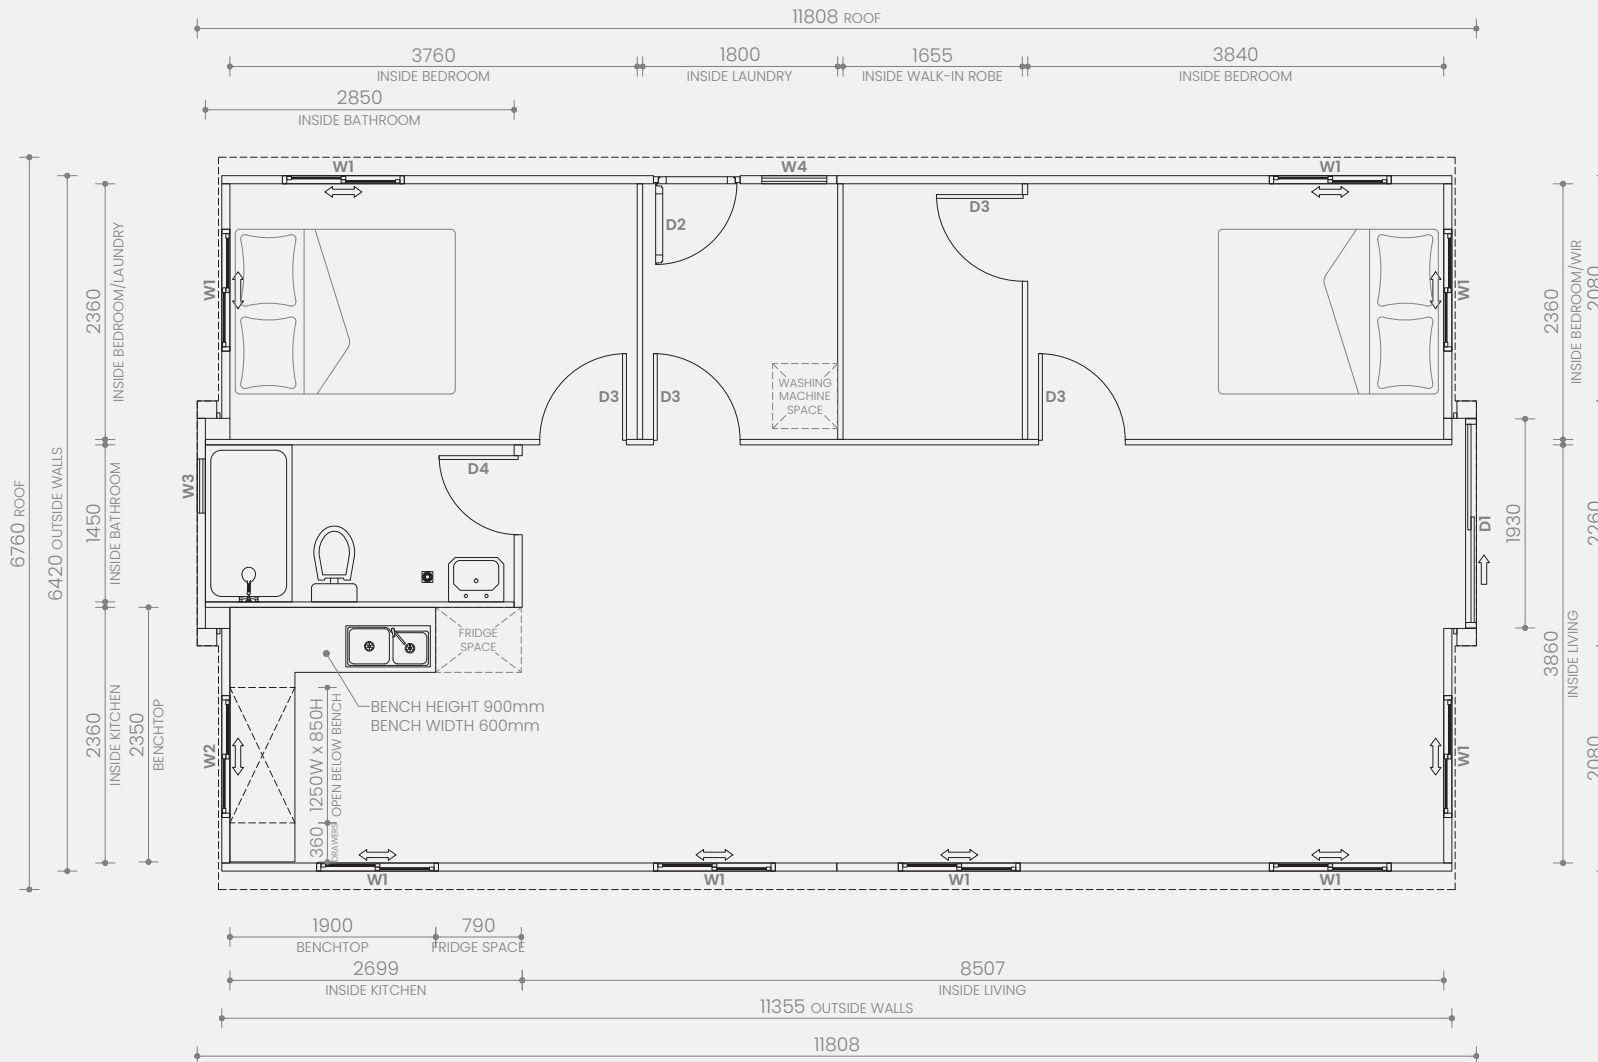

Open Length: 11.8m
Open Width: 6.76m
Total Internal: 71.0m²
Total External: 78.1m²

SKU: 1000101140

Version 1.1 June 2024 ©

Haven 40ft 2.26m High Ceiling

3 Bedroom: L-shaped Kitchen
and Premium Bathroom

Closed Length: 11.8m
Closed Width: 2.26m
Height: 2.55m
Total Weight: 7,500kg

Open Length: 11.8m
Open Width: 6.76m
Total Internal: 71.0m²
Total External: 78.1m²

W1	Double sliding window	1125W x 1100H
W2	Double sliding window	1125W x 800H
W3	Awning window	500W x 500H
W4	Awning window	600W x 600H
D1	Sliding door	1930W x 2270H
D2	External hinged door	800W x 2080H
D3	Internal hinged door	800W x 2040H
D4	Internal hinged door	730W x 2040H

Open Length: 11.8m
 Open Width: 6.76m
 Total Internal: 71.0m²
 Total External: 78.1m²