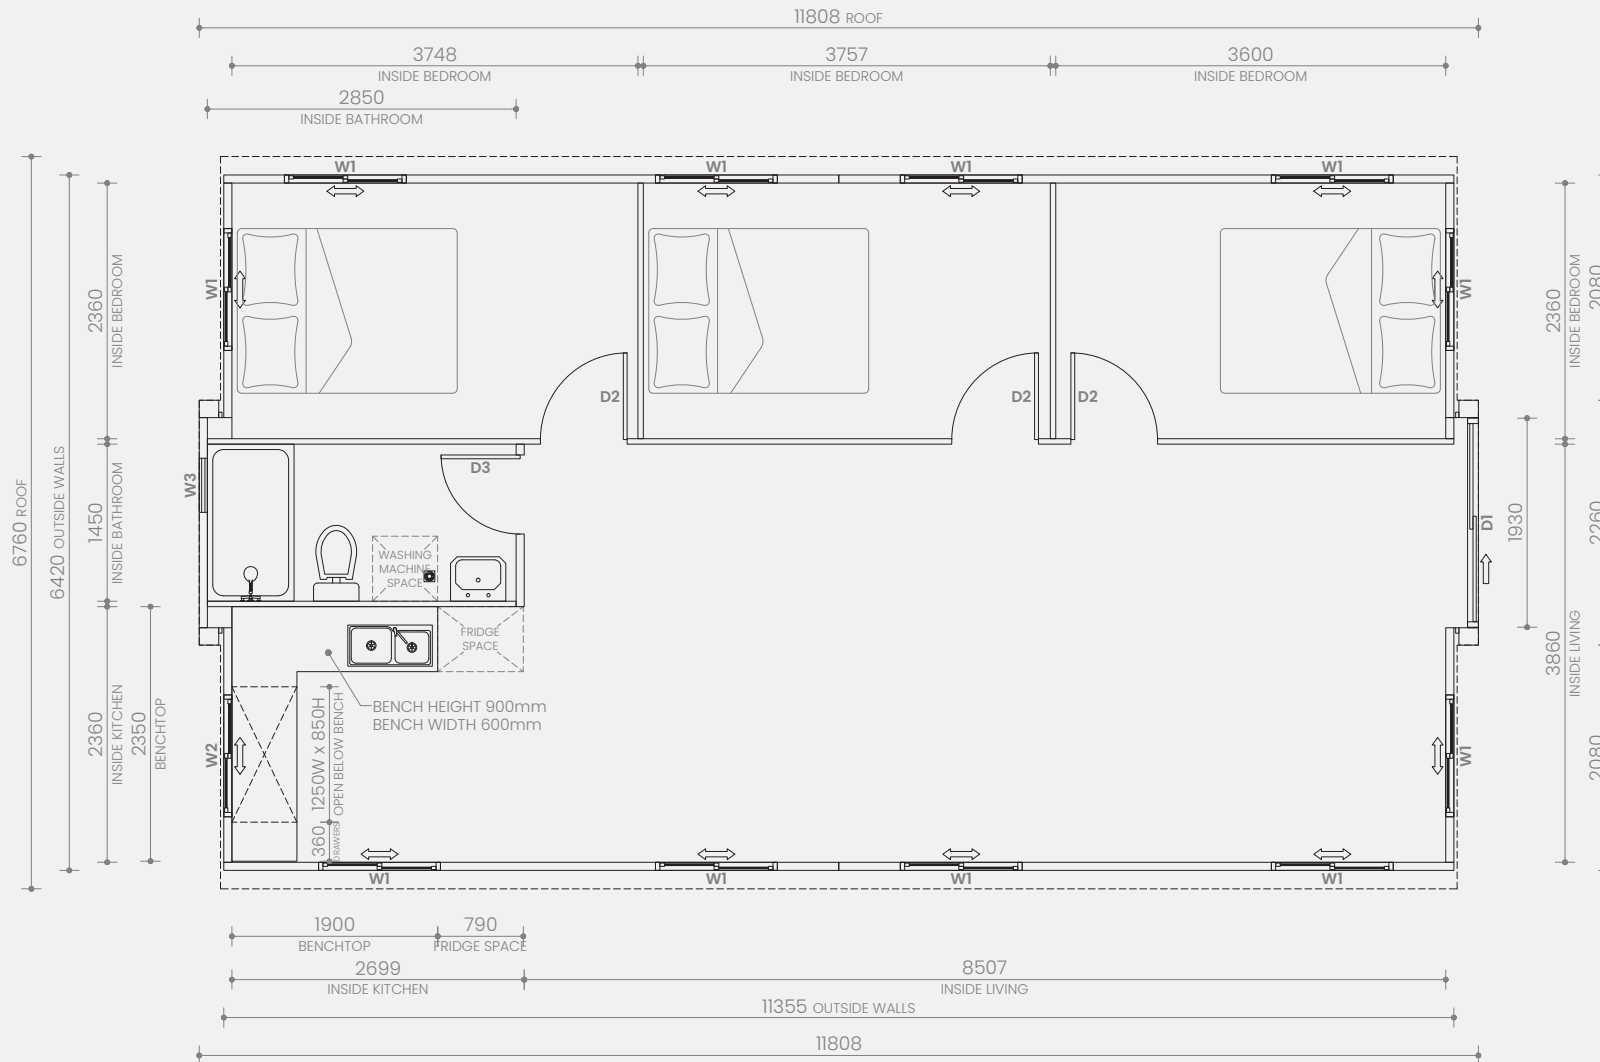

SKU: 1000101140

Version 1.1 June 2024 ©

Haven 40ft 2.26m High Ceiling

3 Bedroom: L-shaped Kitchen
and Premium Bathroom

Closed Length: 11.8m
Closed Width: 2.26m
Height: 2.55m
Total Weight: 7,500kg

Open Length: 11.8m
Open Width: 6.76m
Total Internal: 71.0m²
Total External: 78.1m²