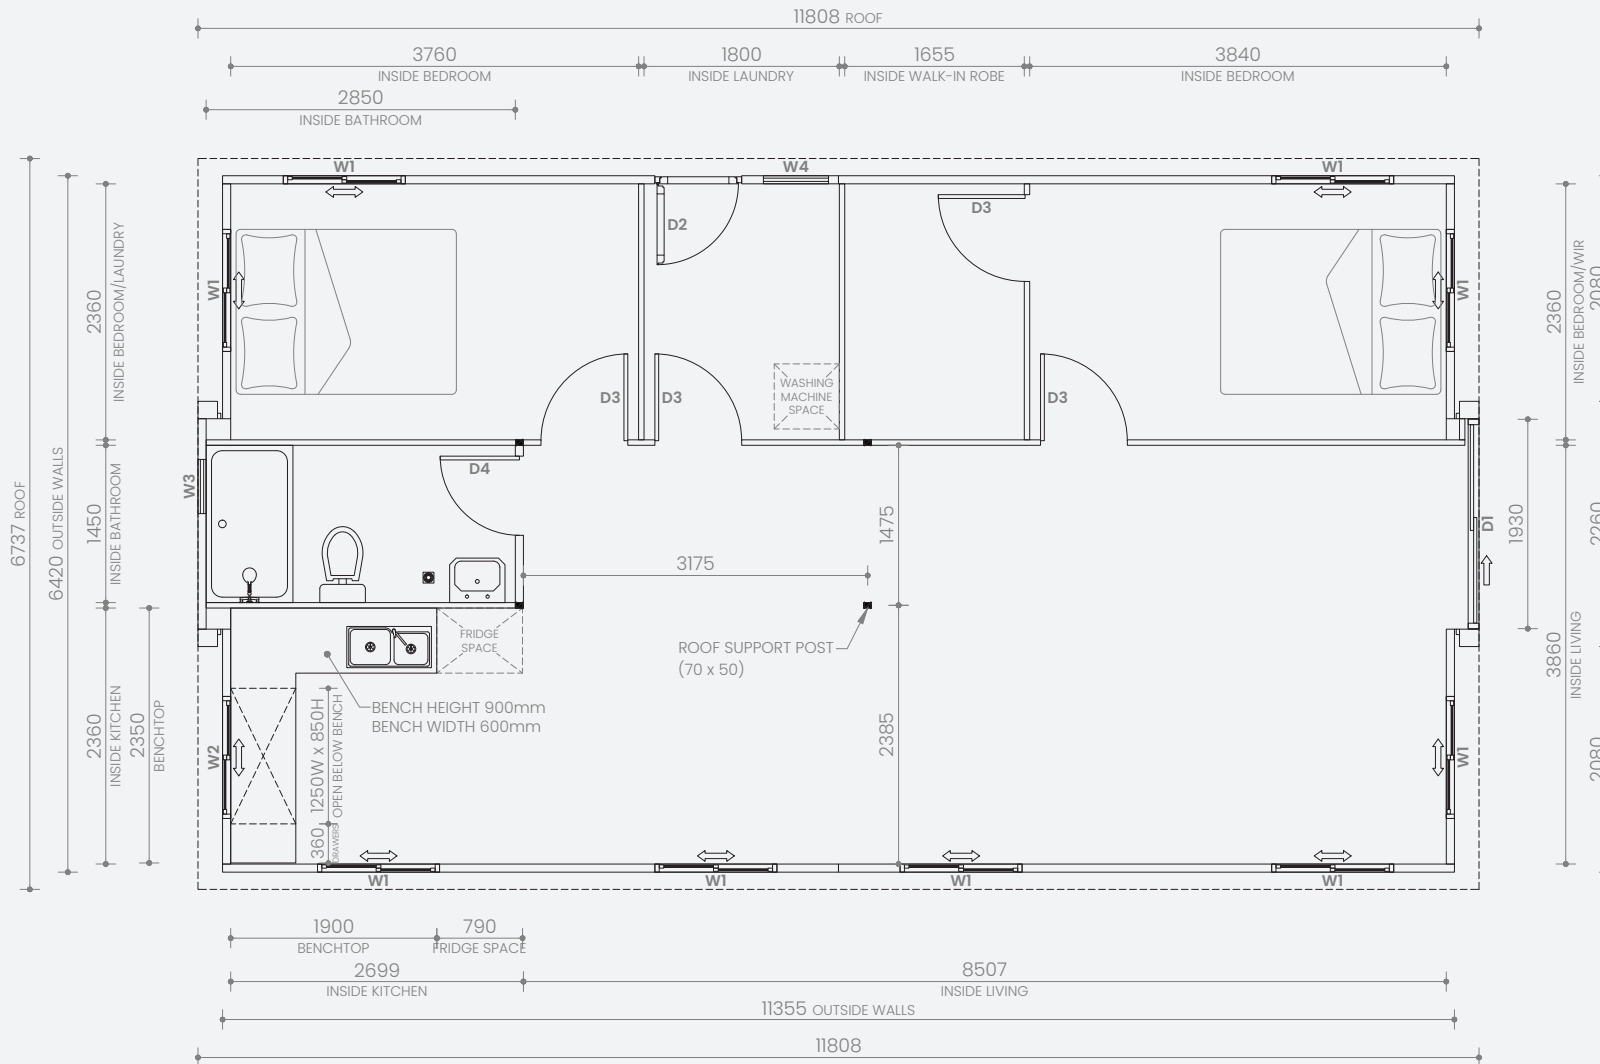

W1	Double sliding window	1125W x 1100H
W2	Double sliding window	1125W x 800H
W3	Awning window	500W x 500H
D1	Sliding door	1930W x 2400H
D2	Hinged door	800W x 2040H
D3	Hinged door	730W x 2040H

Note: All window and door dimensions include the outer frame

Open Length: 11.8m
Open Width: 6.74m
Total Internal: 71m²
Total External: 79.6m²

W1	Double sliding window	1125W x 1100H
W2	Double sliding window	1125W x 800H
W3	Awning window	500W x 500H
D1	Sliding door	1930W x 2400H
D2	Hinged door	800W x 2040H
D3	Hinged door	730W x 2040H

Note: All window and door dimensions include the outer frame

SKU: 1000101513

Version 1.1 September 2024 ©

Haven 40ft

2.4m High Ceiling

3 Bedroom: L-shaped Kitchen and Premium Bathroom

Closed Length: 11.8m
 Closed Width: 2.26m
 Height: 2.57m
 Total Weight: 8,000kg

Open Length: 11.8m
 Open Width: 6.74m
 Total Internal: 71m²
 Total External: 79.6m²

W1	Double sliding window	1125W x 1100H
W2	Double sliding window	1125W x 800H
W3	Awning window	500W x 500H
W4	Awning window	600W x 600H
D1	Sliding door	1930W x 2400H
D2	External hinged door	800W x 2080H
D3	Internal hinged door	800W x 2040H
D4	Internal hinged door	730W x 2040H