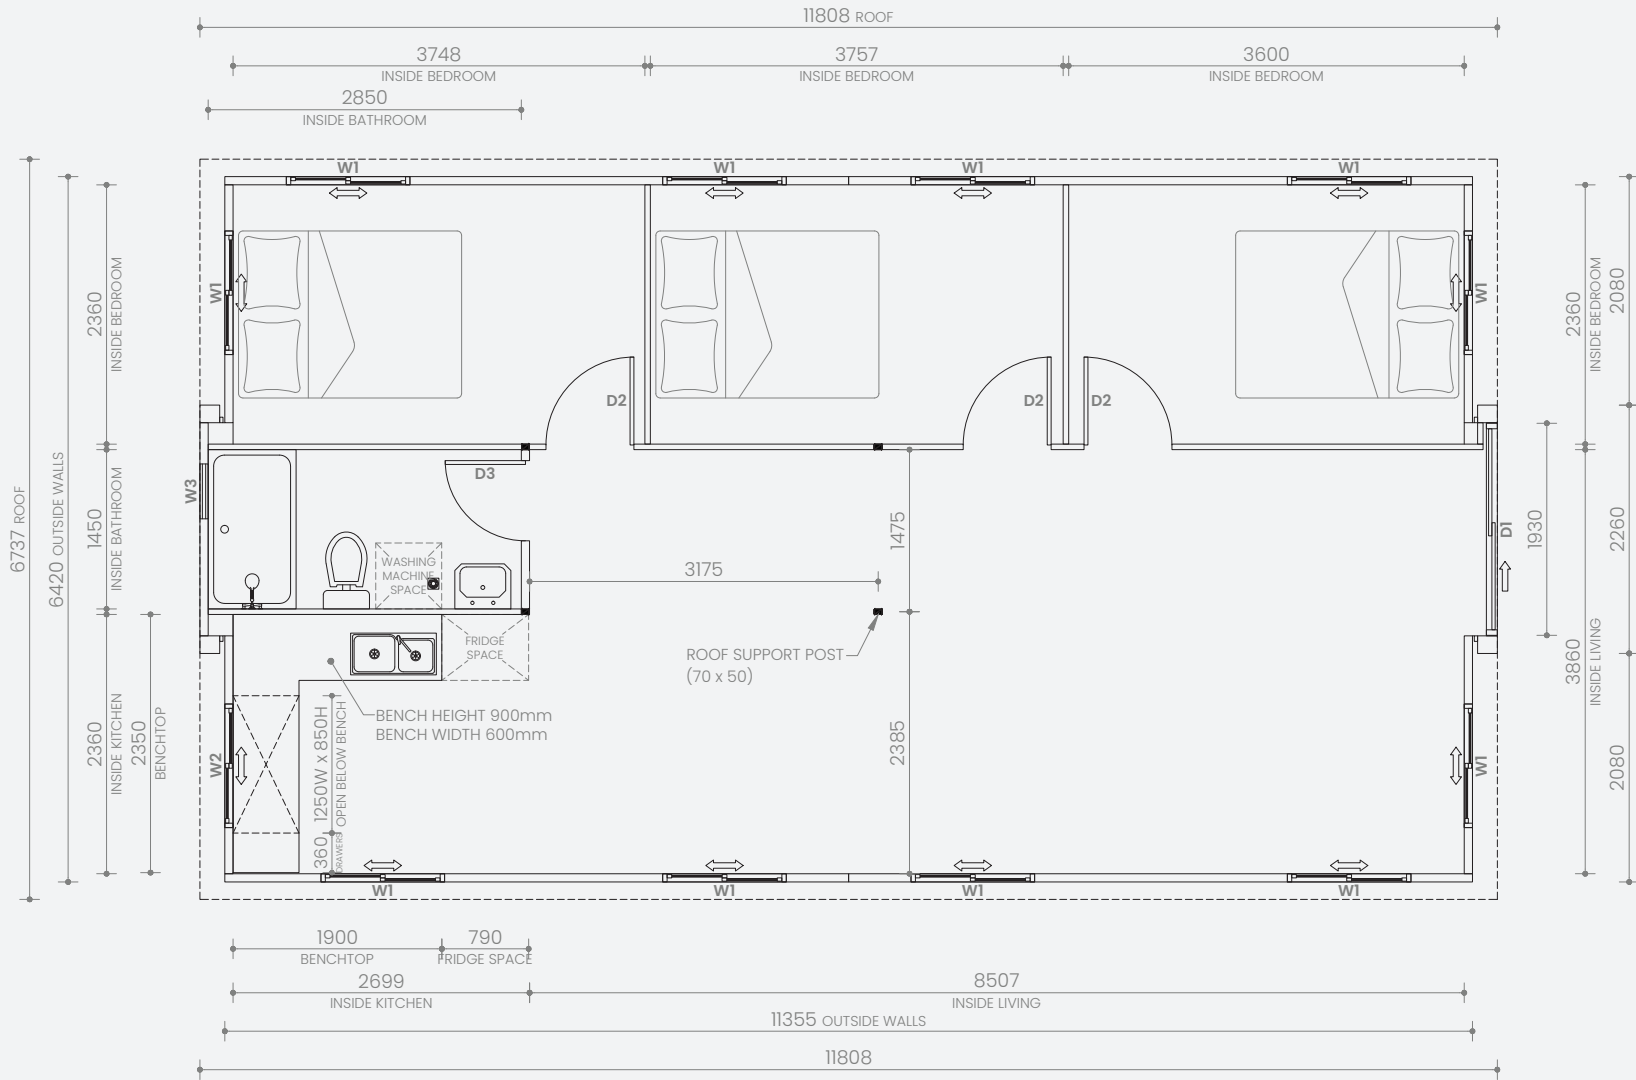

W1	Double sliding window	1125W x 1100H
W2	Double sliding window	1125W x 800H
W3	Awning window	500W x 500H
D1	Sliding door	1930W x 2270H
D2	Hinged door	800W x 2040H
D3	Hinged door	730W x 2040H

Note: All window and door dimensions include the outer frame

Open Length: 11.8m
 Open Width: 6.76m
 Total Internal: 71.0m²
 Total External: 78.1m²

W1	Double sliding window	1125W x 1100H
W2	Double sliding window	1125W x 800H
W3	Awning window	500W x 500H
D1	Sliding door	1930W x 2400H
D2	Hinged door	800W x 2040H
D3	Hinged door	730W x 2040H

Note: All window and door dimensions include the outer frame

Haven 40ft 2.4m High Ceiling

2 Bedroom: 2WIR, L-shaped Kitchen and Premium Bathroom A

Closed Length: 11.8m
 Closed Width: 2.26m
 Height: 2.57m
 Total Weight: 8,000kg

Open Length: 11.8m
 Open Width: 6.74m
 Total Internal: 71m²
 Total External: 79.6m²

SKU: 1000101512
 Version 1.2 March 2025 ©

W1	Double sliding window	1125W x 1100H
W2	Double sliding window	1125W x 800H
W3	Awning window	500W x 500H
D1	Sliding door	1930W x 2400H
D2	Hinged door	800W x 2040H
D3	Hinged door	730W x 2040H