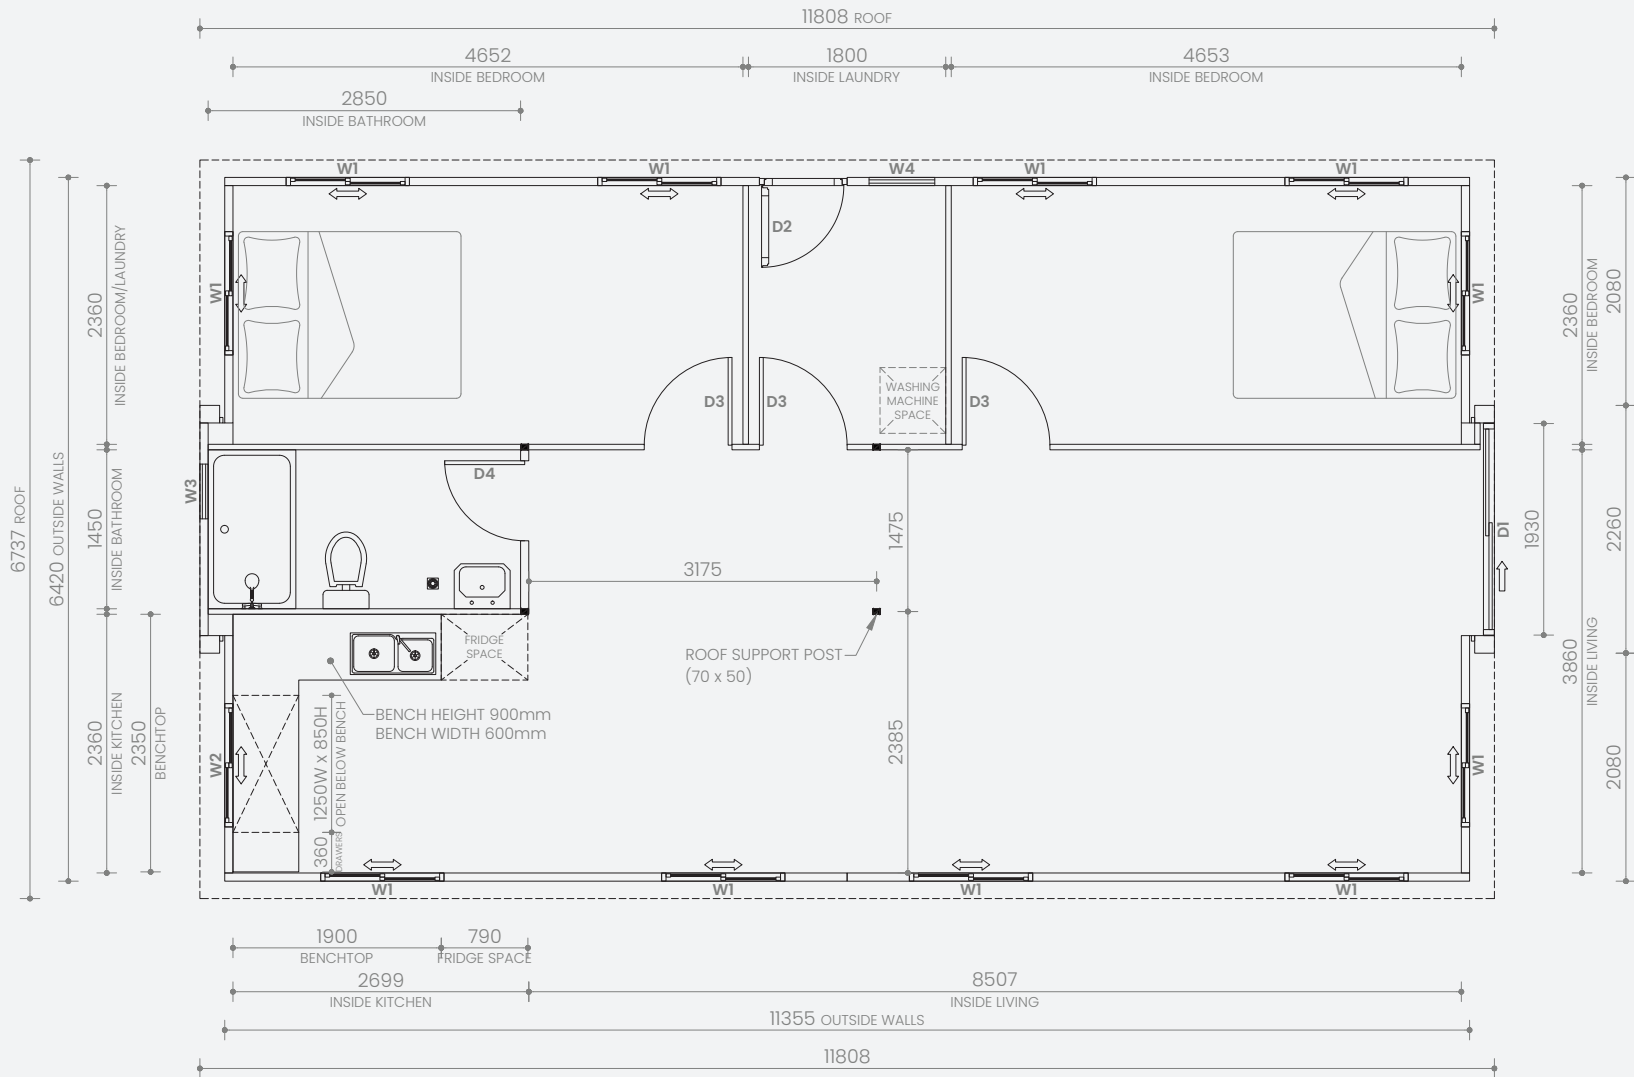

W1	Double sliding window	1125W x 1100H
W2	Double sliding window	1125W x 800H
W3	Awning window	500W x 500H
D1	Sliding door	1930W x 2270H
D2	Hinged door	800W x 2040H
D3	Hinged door	730W x 2040H

Note: All window and door dimensions include the outer frame

Open Length: 11.8m
Open Width: 6.74m
Total Internal: 71m²
Total External: 79.6m²

W1	Double sliding window	1125W x 1100H
W2	Double sliding window	1125W x 800H
W3	Awning window	500W x 500H
W4	Awning window	600W x 600H
D1	Sliding door	1930W x 2400H
D2	External hinged door	800W x 2080H
D3	Internal hinged door	800W x 2040H
D4	Internal hinged door	730W x 2040H

Note: All window and door dimensions include the outer frame

SKU: 1000101511
Version 1.2 March 2025 ©

Haven 40ft 2.4m High Ceiling

2 Bedroom: WIR, Laundry, L-shaped
Kitchen and Premium Bathroom

Closed Length: 11.8m
Closed Width: 2.26m
Height: 2.57m
Total Weight: 8,000kg