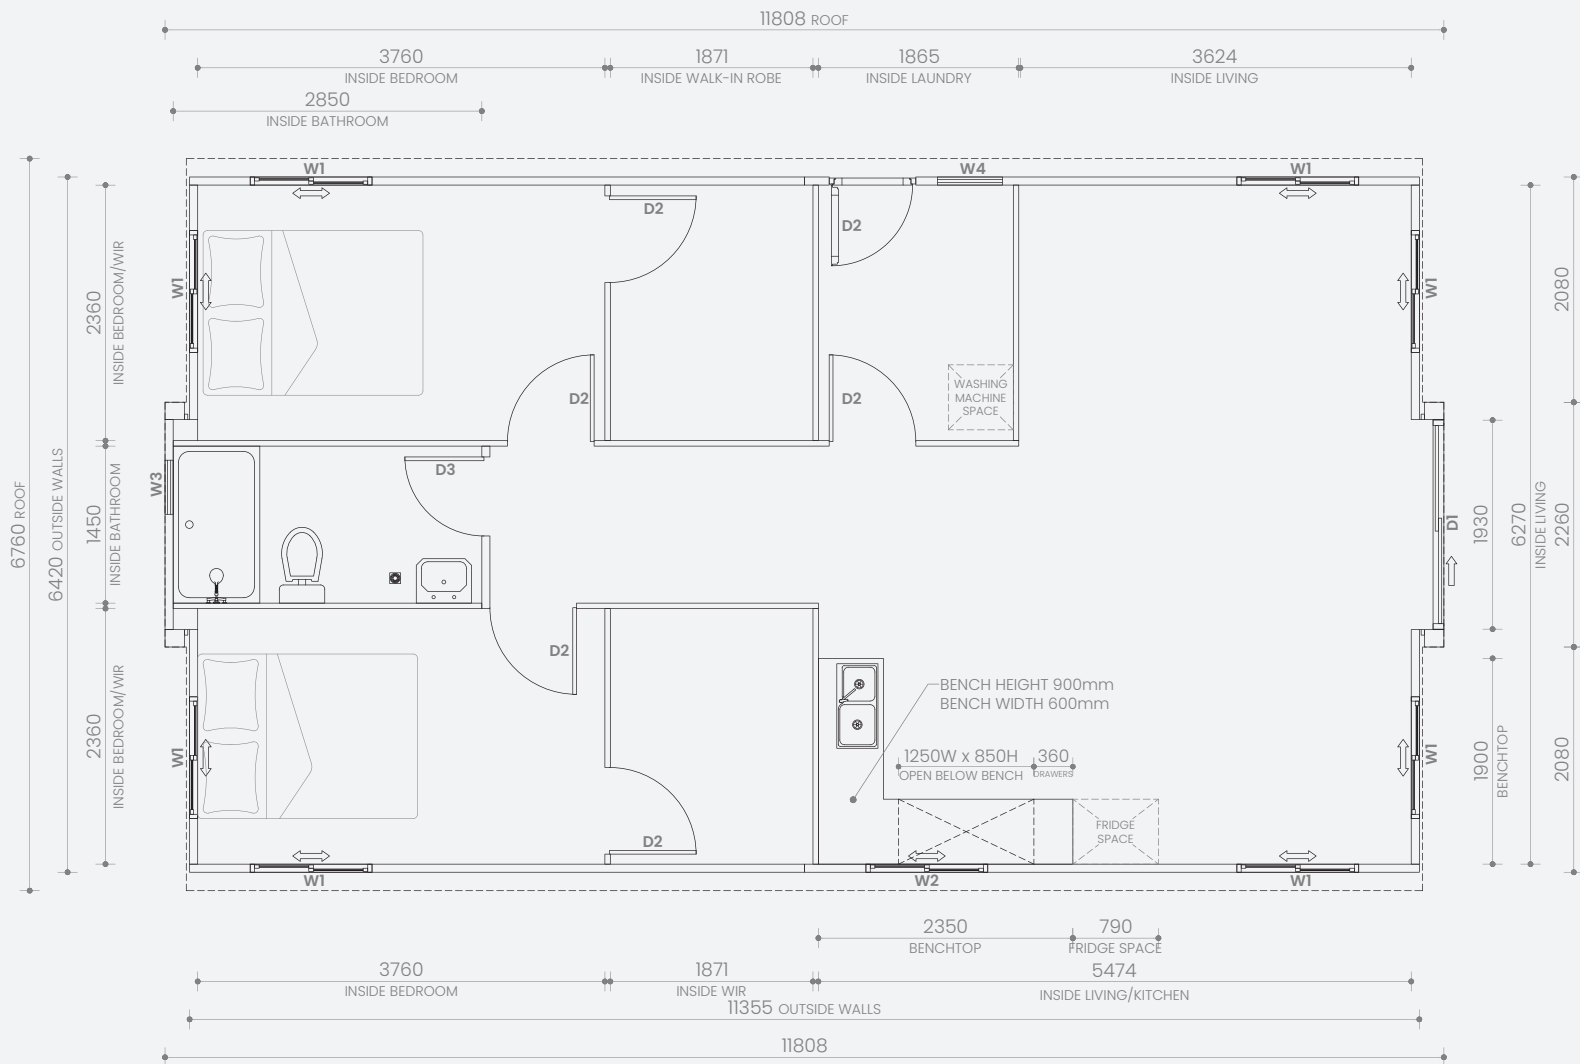

W1	Double sliding window	1125W x 1100H
W2	Double sliding window	1125W x 800H
W3	Awning window	500W x 500H
D1	Sliding door	1930W x 2270H
D2	Hinged door	800W x 2040H
D3	Hinged door	730W x 2040H

Note: All window and door dimensions include the outer frame

Open Length: 11.8m
Open Width: 6.76m
Total Internal: 71.0m²
Total External: 78.1m²

W1	Double sliding window	1125W x 1100H
W2	Double sliding window	1125W x 800H
W3	Awning window	500W x 500H
W4	Awning window	600W x 600H
D1	Sliding door	1930W x 2270H
D2	External hinged door	800W x 2080H
D3	Internal hinged door	800W x 2040H
D4	Internal hinged door	730W x 2040H

Note: All window and door dimensions include the outer frame

SKU: 1000101594
Version 1.2 March 2025 ©

Haven 40ft 2.26m High Ceiling

1 Bedroom: WIR, Laundry, L-shaped
Kitchen and Premium Bathroom

Closed Length: 11.8m
Closed Width: 2.26m
Height: 2.55m
Total Weight: 7,500kg

Open Length: 11.8m
Open Width: 6.76m
Total Internal: 71.0m²
Total External: 78.1m²

W1	Double sliding window	1125W x 1100H
W2	Double sliding window	1125W x 800H
W3	Awning window	500W x 500H
W4	Awning window	600W x 600H
D1	Sliding door	1930W x 2270H
D2	Hinged door	800W x 2040H
D3	Hinged door	730W x 2040H