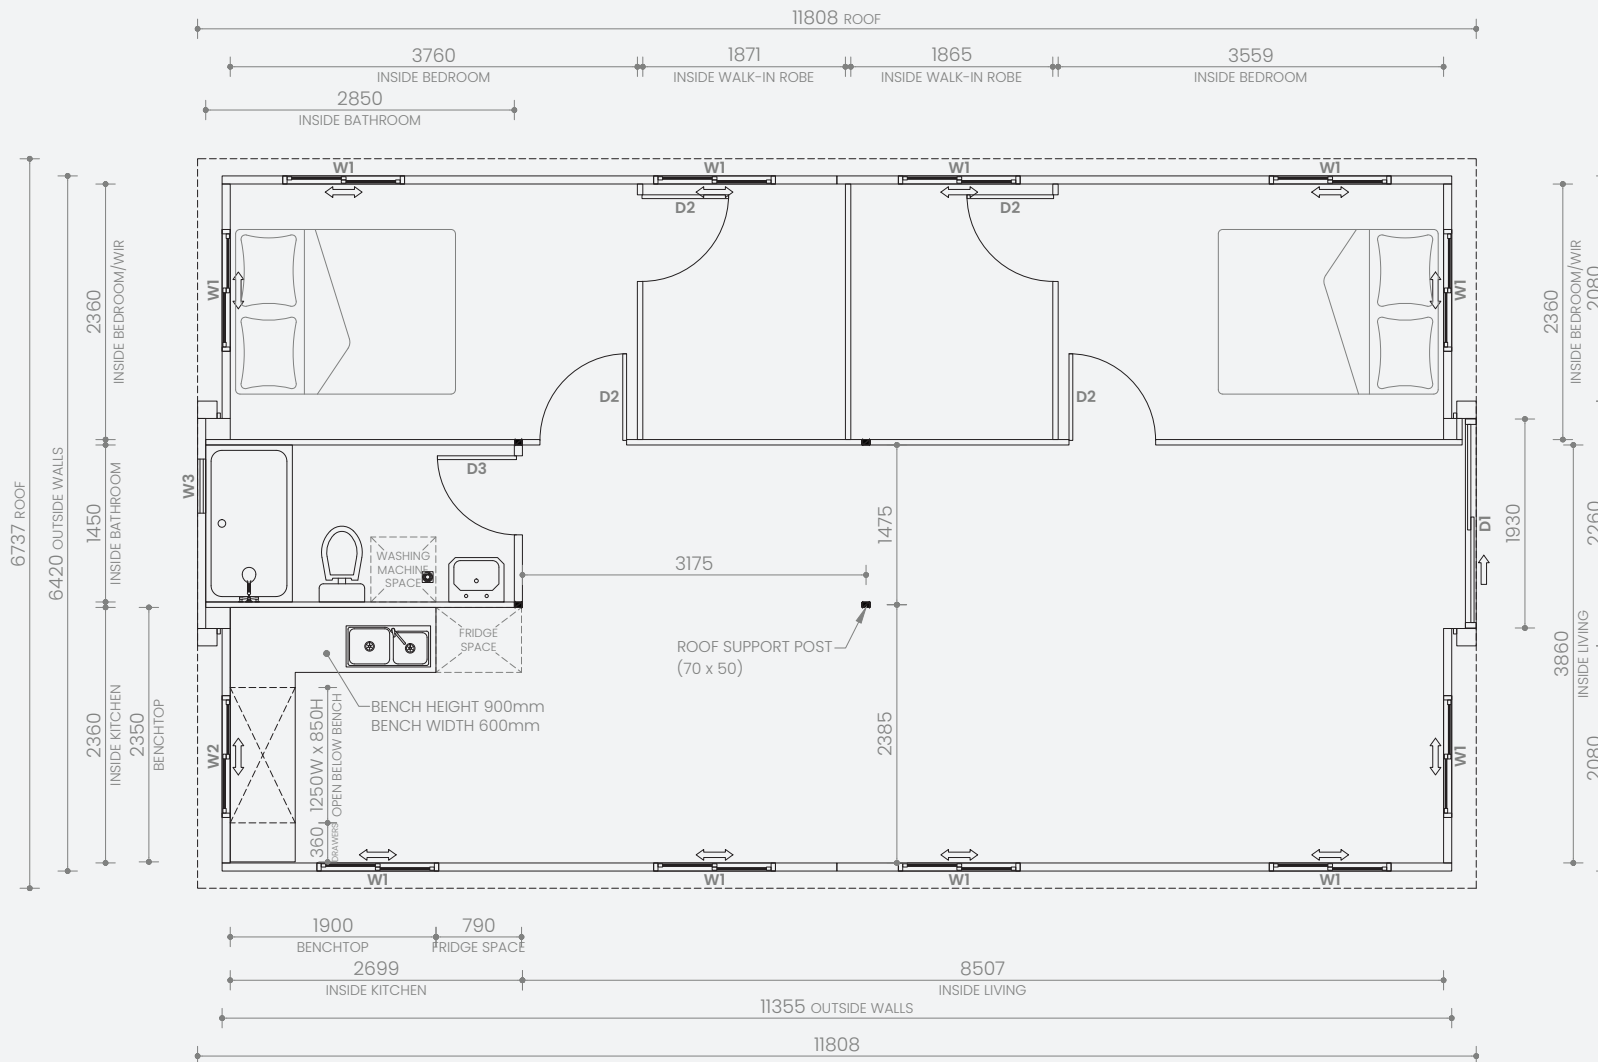

Open Length: 11.8m
Open Width: 6.76m
Total Internal: 71.0m²
Total External: 78.1m²

W1	Double sliding window	1125W x 1100H
W2	Double sliding window	1125W x 800H
W3	Awning window	500W x 500H
W4	Awning window	600W x 600H
D1	Sliding door	1930W x 2270H
D2	Hinged door	800W x 2040H
D3	Hinged door	730W x 2040H

Note: All window and door dimensions include the outer frame

SKU: 1000101598
Version 1.2 March 2025 ©

Haven 40ft

2.26m High Ceiling

2 Bedroom: 2 WIR, Laundry, L-shaped Kitchen and Premium Bathroom

Closed Length: 11.8m
 Closed Width: 2.26m
 Height: 2.55m
 Total Weight: 7,500kg

Open Length: 11.8m
 Open Width: 6.76m
 Total Internal: 71.0m²
 Total External: 78.1m²

W1	Double sliding window	1125W x 1100H
W2	Double sliding window	1125W x 800H
W3	Awning window	500W x 500H
D1	Sliding door	1930W x 2400H
D2	Hinged door	800W x 2040H
D3	Hinged door	730W x 2040H

Note: All window and door dimensions include the outer frame

Haven 40ft 2.4m High Ceiling

2 Bedroom: 2WIR, L-shaped Kitchen and Premium Bathroom A

Closed Length: 11.8m
 Closed Width: 2.26m
 Height: 2.57m
 Total Weight: 8,000kg