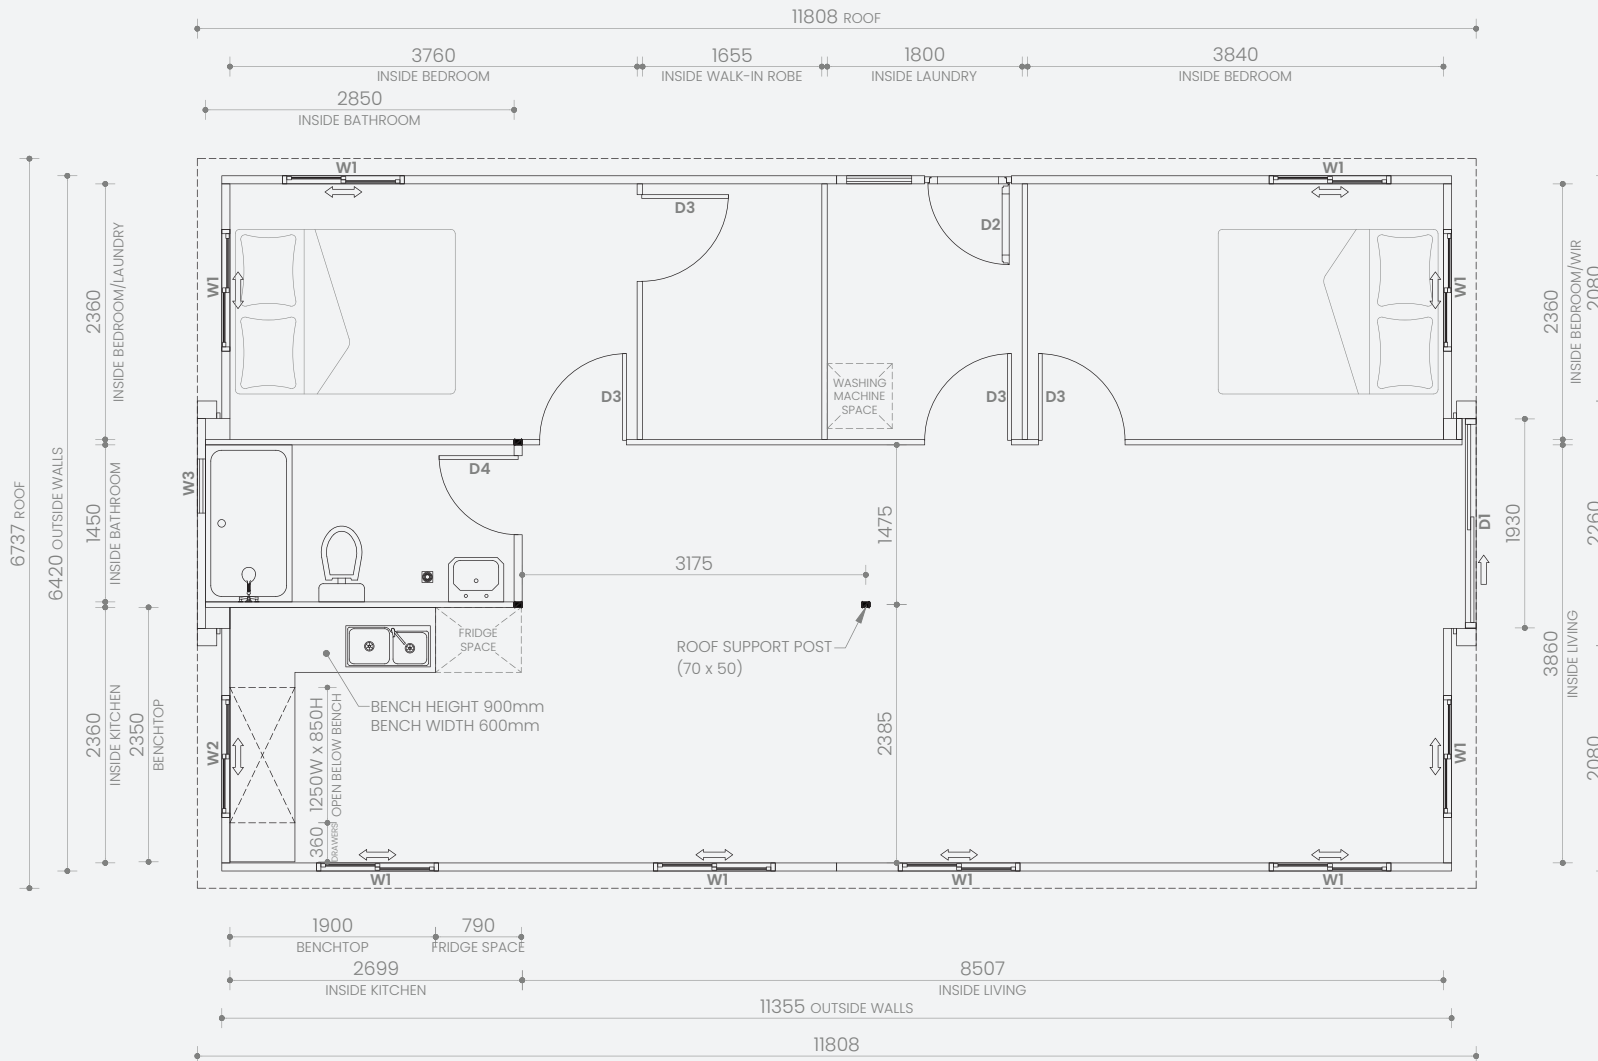

Open Length: 11.8m
Open Width: 6.74m
Total Internal: 71m²
Total External: 79.6m²

W1	Double sliding window	1125W x 1100H
W2	Double sliding window	1125W x 800H
W3	Awning window	500W x 500H
D1	Sliding door	1930W x 2400H

Note: All window and door dimensions include the outer frame

SKU: 1000101591
Version 1.2 March 2025 ©

Haven 40ft 2.4m High Ceiling

Office: L-shaped Kitchen

Closed Length: 11.8m
Closed Width: 2.26m
Height: 2.57m
Total Weight: 8,000kg

Open Length: 11.8m
Open Width: 6.74m
Total Internal: 71m²
Total External: 79.6m²

W1	Double sliding window	1125W x 1100H
W2	Double sliding window	1125W x 800H
W3	Awning window	500W x 500H
W4	Awning window	600W x 600H
D1	Sliding door	1930W x 2400H
D2	External hinged door	800W x 2080H
D3	Internal hinged door	800W x 2040H
D4	Internal hinged door	730W x 2040H