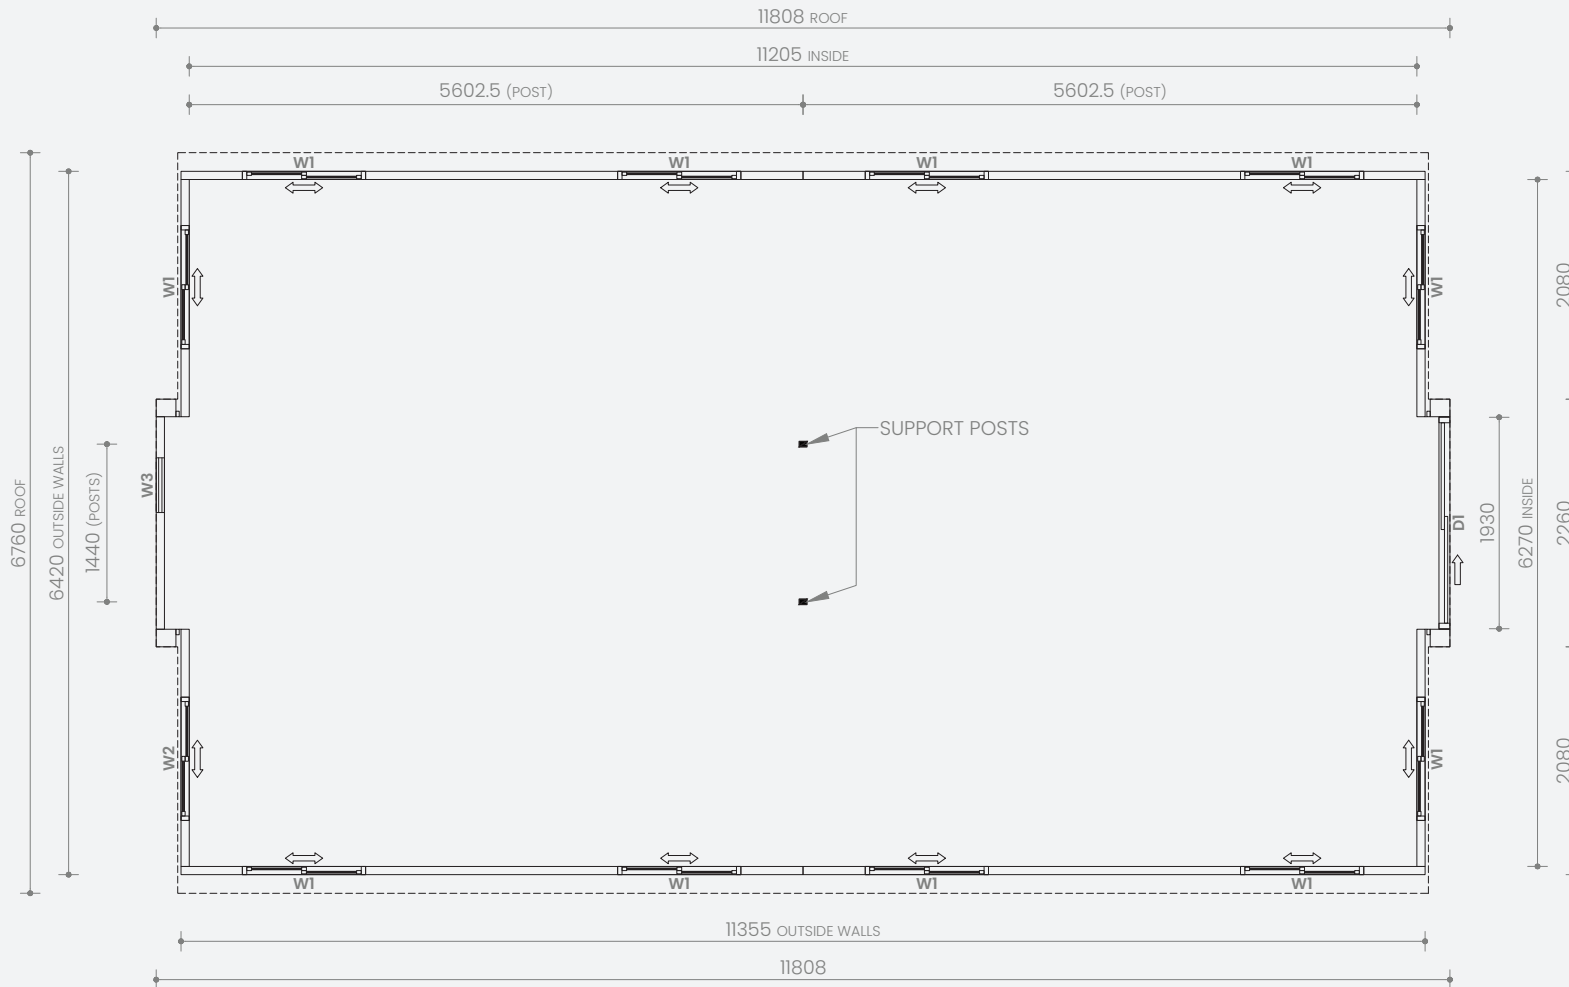

Open Length: 11.8m
Open Width: 6.76m
Total Internal: 71.0m²
Total External: 78.1m²

W1	Double sliding window	1125W x 1100H
W2	Double sliding window	1125W x 800H
W3	Awning window	500W x 500H
W4	Awning window	600W x 600H
D1	Sliding door	1930W x 2270H
D2	External hinged door	800W x 2080H
D3	Internal hinged door	800W x 2040H
D4	Internal hinged door	730W x 2040H

Note: All window and door dimensions include the outer frame

Haven 40ft 2.26m High Ceiling

2 Bedroom: Laundry, L-shaped
Kitchen and Premium Bathroom

Closed Length: 11.8m
Closed Width: 2.26m
Height: 2.55m
Total Weight: 7,500kg

Open Length: 11.8m
Open Width: 6.76m
Total Internal: 71.0m²
Total External: 78.1m²

W1	Double sliding window	1125W x 1100H
W2	Double sliding window	1125W x 800H
W3	Awning window	500W x 500H
D1	Sliding door	1930W x 2270H

Note: All window and door dimensions include the outer frame

SKU: 1000101196
Version 1.2 March 2025 ©

Haven 40ft 2.26m High Ceiling

Open Plan

Closed Length: 11.8m
Closed Width: 2.26m
Height: 2.55m
Total Weight: 7,500kg