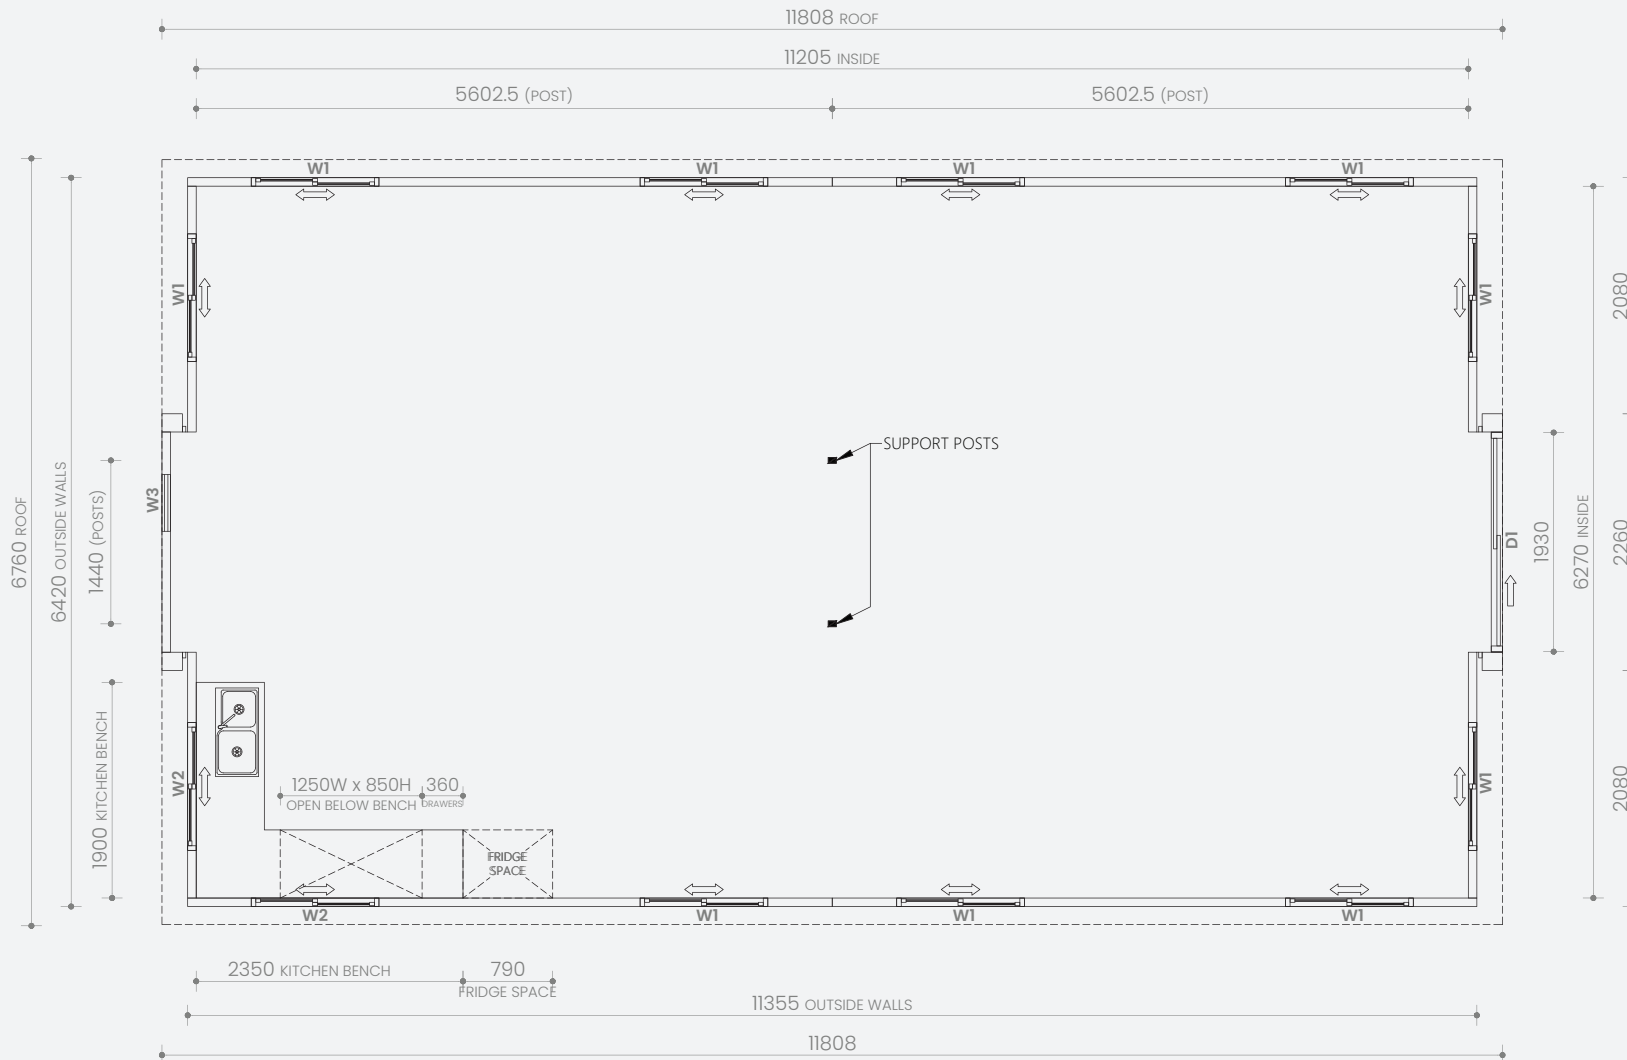

Note: All window and door dimensions include the outer frame

SKU: 1000101514
Version 1.2 March 2025 ©

Haven 40ft

2.4m High Ceiling

Open Plan

Closed Length: 11.8m
Closed Width: 2.26m
Height: 2.57m
Total Weight: 8,000kg

Note: All window and door dimensions include the outer frame

SKU: 1000101589
Version 1.2 March 2025 ©

Haven 40ft 2.4m High Ceiling

2 Bedroom: 2WIR, L-shaped Kitchen
and Premium Bathroom B

Closed Length: 11.8m
Closed Width: 2.26m
Height: 2.57m
Total Weight: 8,000kg

Open Length: 11.8m
Open Width: 6.74m
Total Internal: 71m²
Total External: 79.6m²

W1	Double sliding window	1125W x 1100H
W2	Double sliding window	1125W x 800H
W3	Awning window	500W x 500H
D1	Sliding door	1930W x 2400H

Open Length: 11.8m
Open Width: 6.74m
Total Internal: 71m²
Total External: 79.6m²