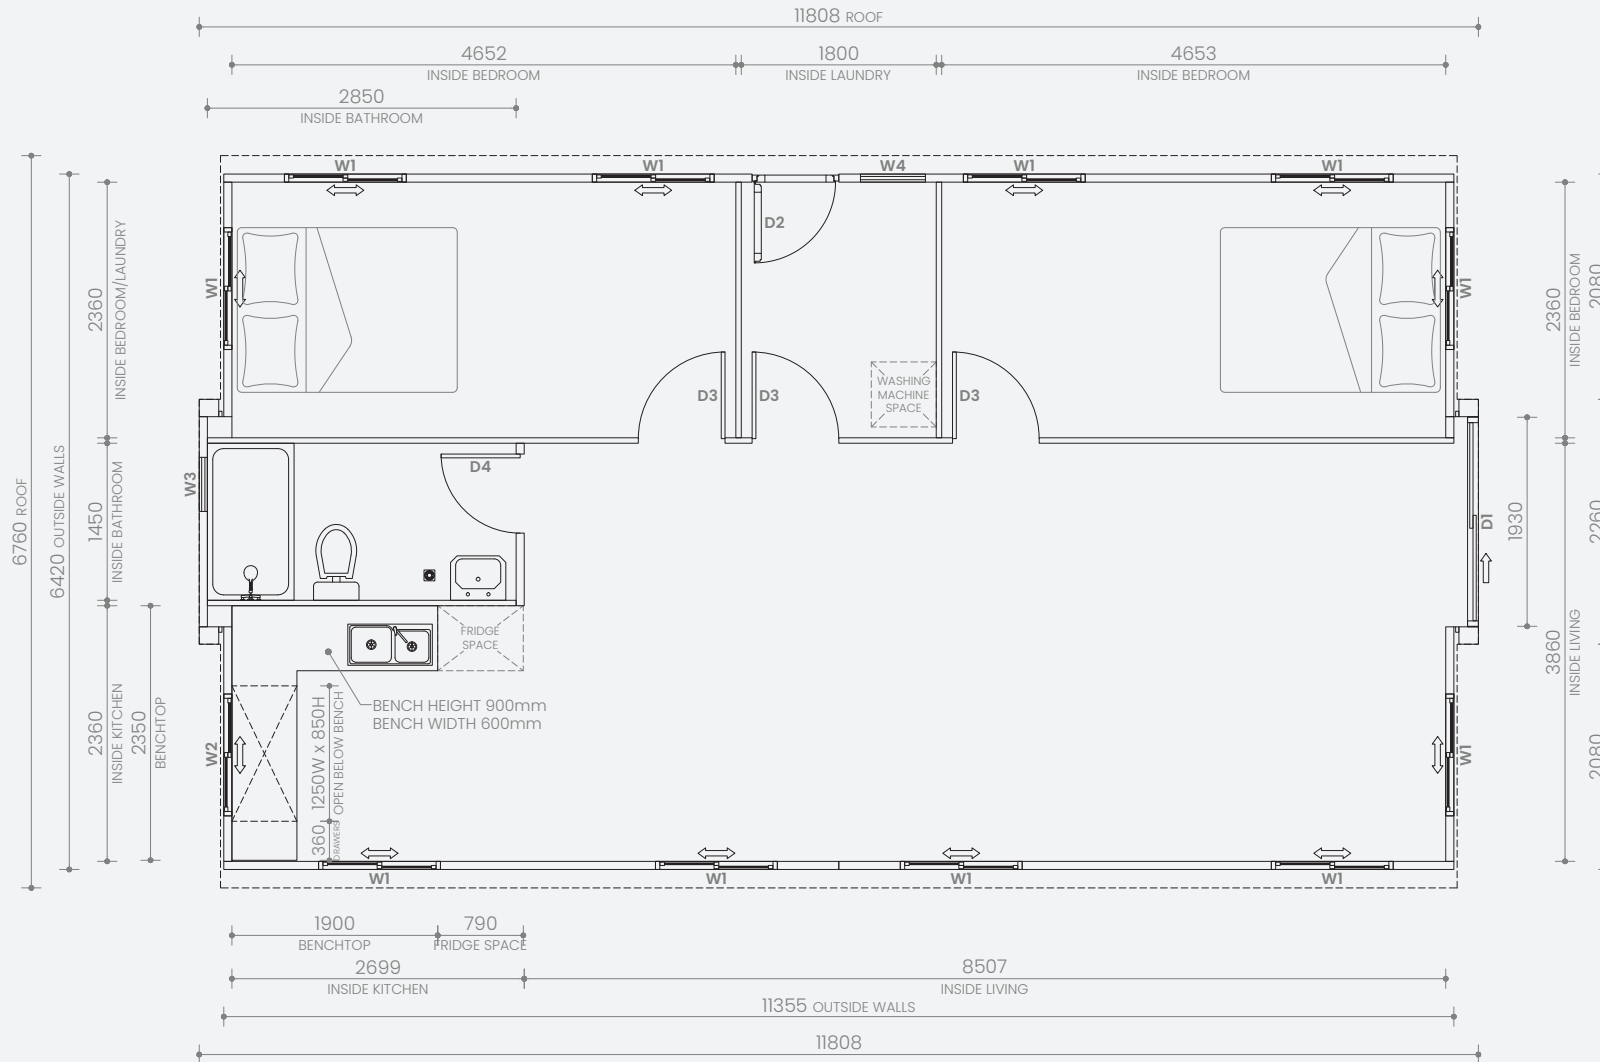

W1	Double sliding window	1125W x 1100H
W2	Double sliding window	1125W x 800H
W3	Awning window	500W x 500H
D1	Sliding door	1930W x 2270H
D2	Hinged door	800W x 2040H
D3	Hinged door	730W x 2040H

Note: All window and door dimensions include the outer frame

Note: All window and door dimensions include the outer frame

Haven 40ft 2.26m High Ceiling

2 Bedroom: WIR, Laundry, L-shaped
Kitchen and Premium Bathroom

Closed Length: 11.8m
Closed Width: 2.26m
Height: 2.55m
Total Weight: 7,500kg

Open Length: 11.8m
Open Width: 6.76m
Total Internal: 71.0m²
Total External: 78.1m²

W1	Double sliding window	1125W x 1100H
W2	Double sliding window	1125W x 800H
W3	Awning window	500W x 500H
W4	Awning window	600W x 600H
D1	Sliding door	1930W x 2270H
D2	External hinged door	800W x 2080H
D3	Internal hinged door	800W x 2040H
D4	Internal hinged door	730W x 2040H