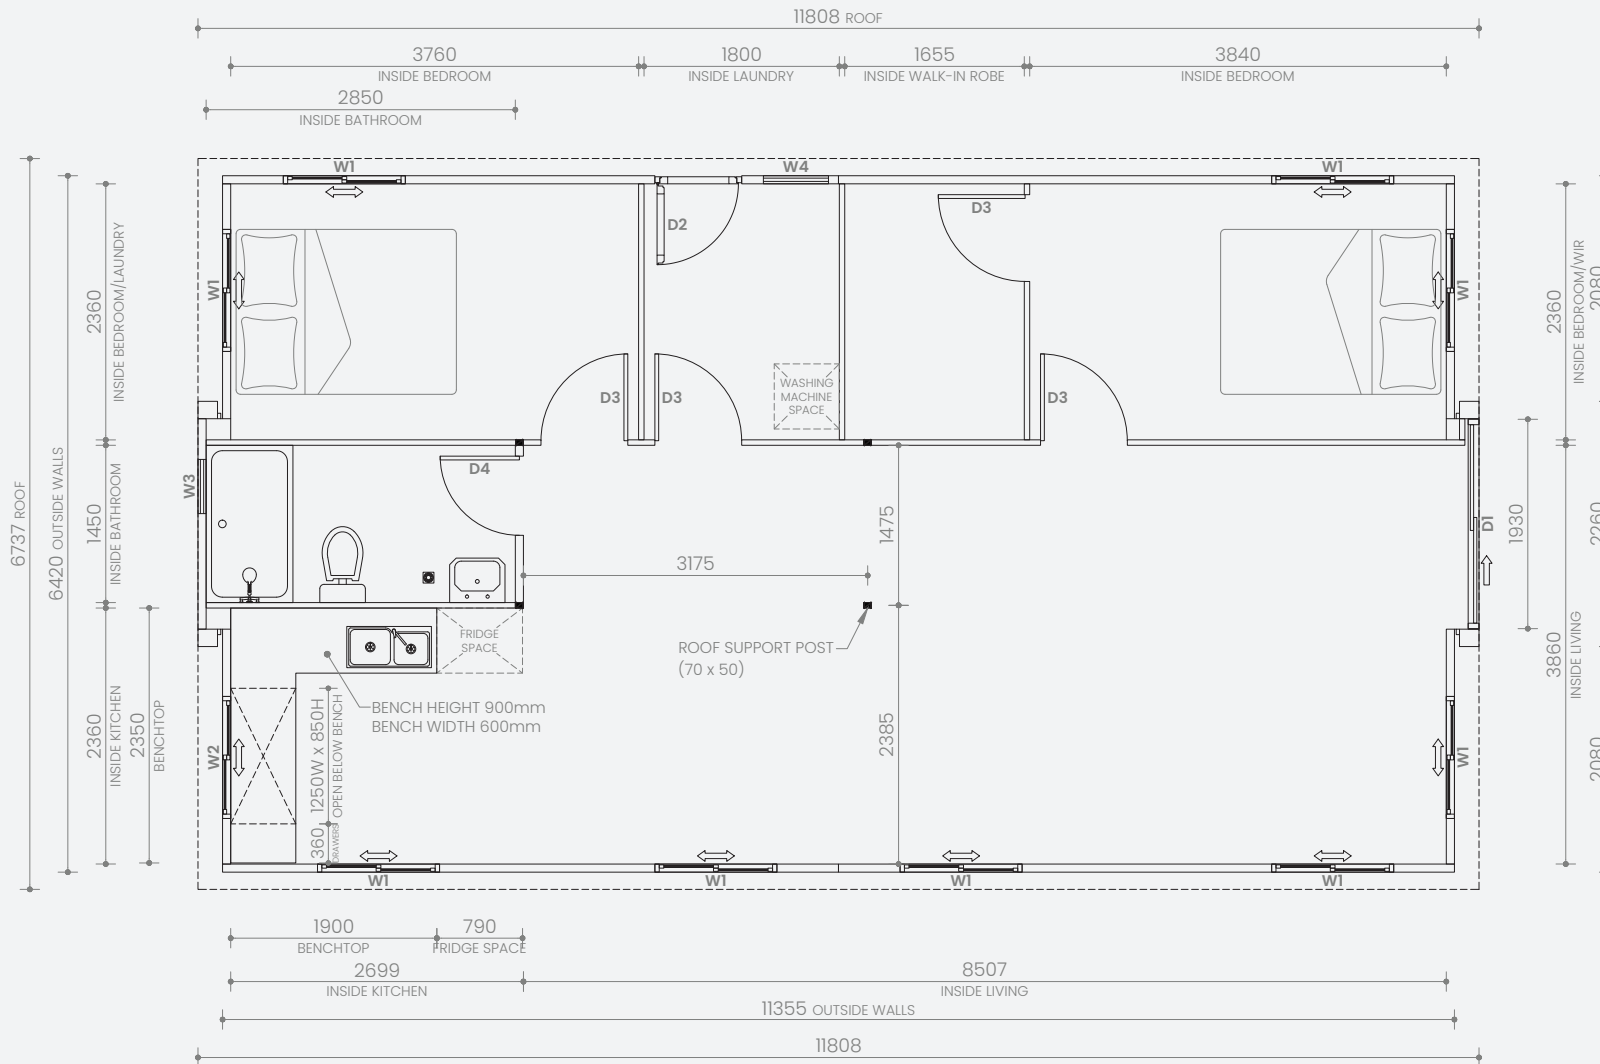

W1	Double sliding window	1125W x 1100H
W2	Double sliding window	1125W x 800H
W3	Awning window	500W x 500H
D1	Sliding door	1930W x 2270H
D2	Hinged door	800W x 2040H
D3	Hinged door	730W x 2040H

Note: All window and door dimensions include the outer frame

Note: All window and door dimensions include the outer frame

SKU: 1000101513
Version 1.2 March 2025 ©

Haven 40ft 2.4m High Ceiling

3 Bedroom: L-shaped Kitchen
and Premium Bathroom

Closed Length: 11.8m
Closed Width: 2.26m
Height: 2.57m
Total Weight: 8,000kg

Open Length: 11.8m
Open Width: 6.74m
Total Internal: 71m²
Total External: 79.6m²

W1	Double sliding window	1125W x 1100H
W2	Double sliding window	1125W x 800H
W3	Awning window	500W x 500H
W4	Awning window	600W x 600H
D1	Sliding door	1930W x 2400H
D2	External hinged door	800W x 2080H
D3	Internal hinged door	800W x 2040H
D4	Internal hinged door	730W x 2040H