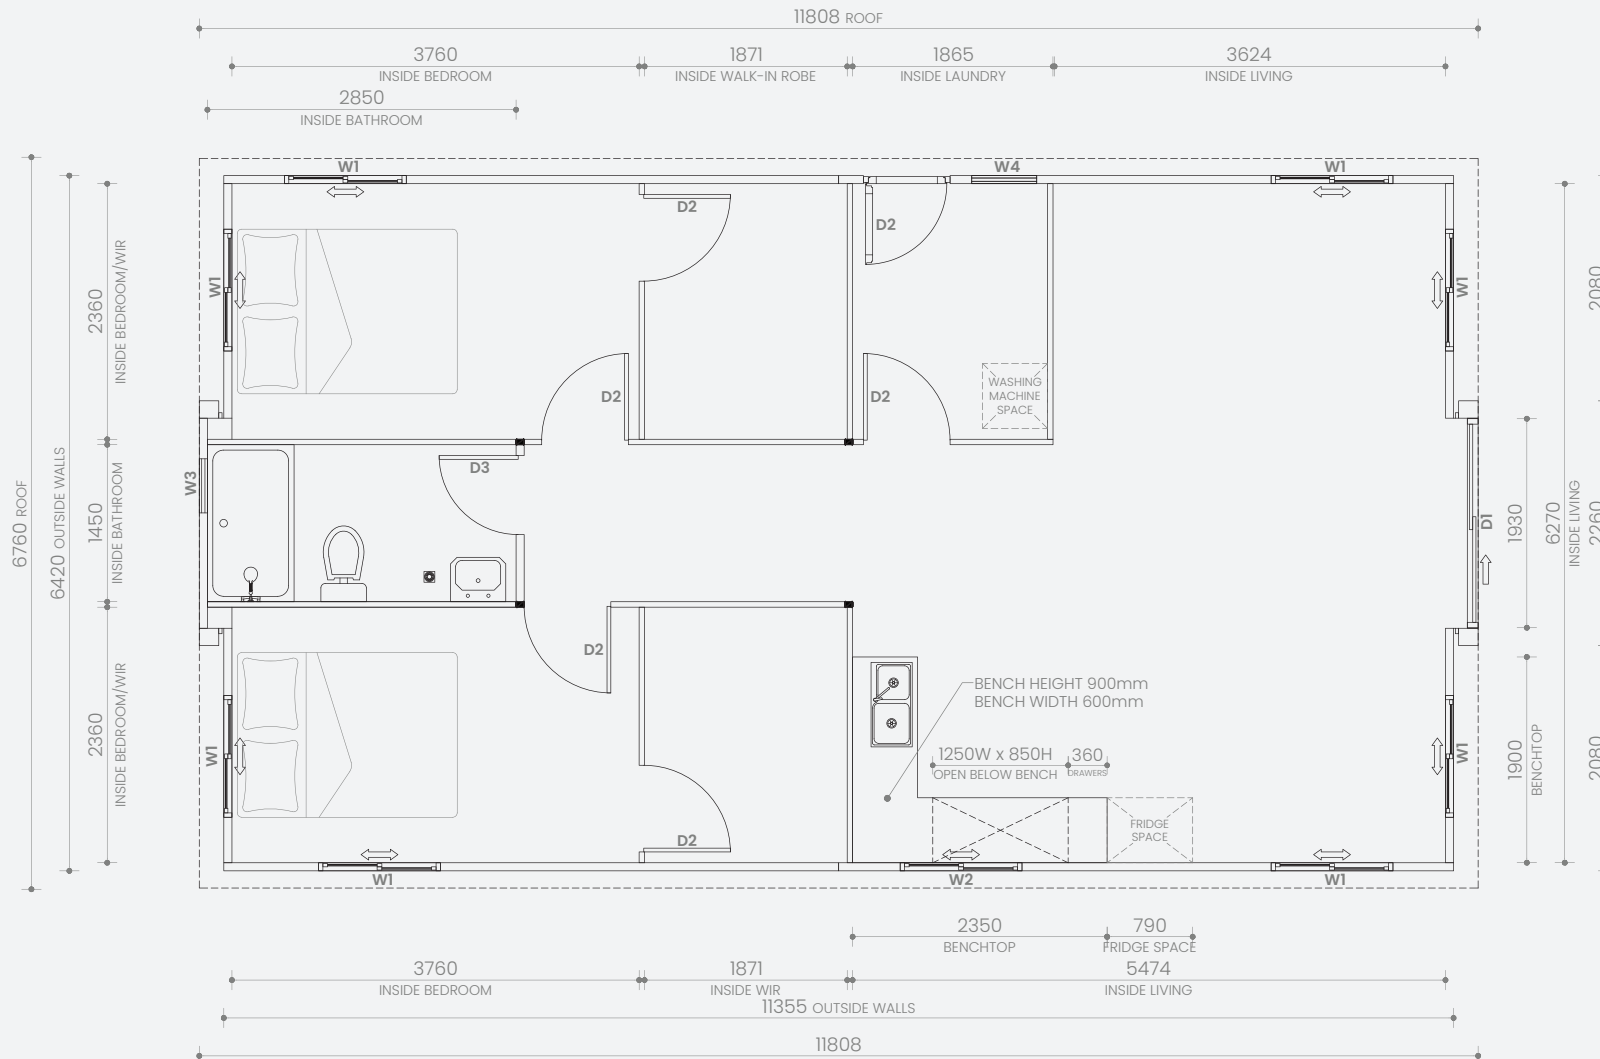

Open Length: 11.8m
Open Width: 6.74m
Total Internal: 71m²
Total External: 79.6m²

W1	Double sliding window	1125W x 1100H
W2	Double sliding window	1125W x 800H
W3	Awning window	500W x 500H
W4	Awning window	600W x 600H
D1	Sliding door	1930W x 2400H
D2	External hinged door	800W x 2080H
D3	Internal hinged door	800W x 2040H
D4	Internal hinged door	730W x 2040H

Note: All window and door dimensions include the outer frame

SKU: 1000101595
Version 1.2 March 2025 ©

Haven 40ft 2.4m High Ceiling

1 Bedroom: WIR, Laundry L-shaped
Kitchen and Premium Bathroom

Closed Length: 11.8m
Closed Width: 2.26m
Height: 2.57m
Total Weight: 8,000kg

Open Length: 11.8m
Open Width: 6.74m
Total Internal: 71m²
Total External: 79.6m²

W1	Double sliding window	1125W x 1100H
W2	Double sliding window	1125W x 800H
W3	Awning window	500W x 500H
W4	Awning window	600W x 600H
D1	Sliding door	1930W x 2400H
D2	Hinged door	800W x 2040H
D3	Hinged door	730W x 2040H

Open Length: 11.8m
Open Width: 6.74m
Total Internal: 71m²
Total External: 79.6m²