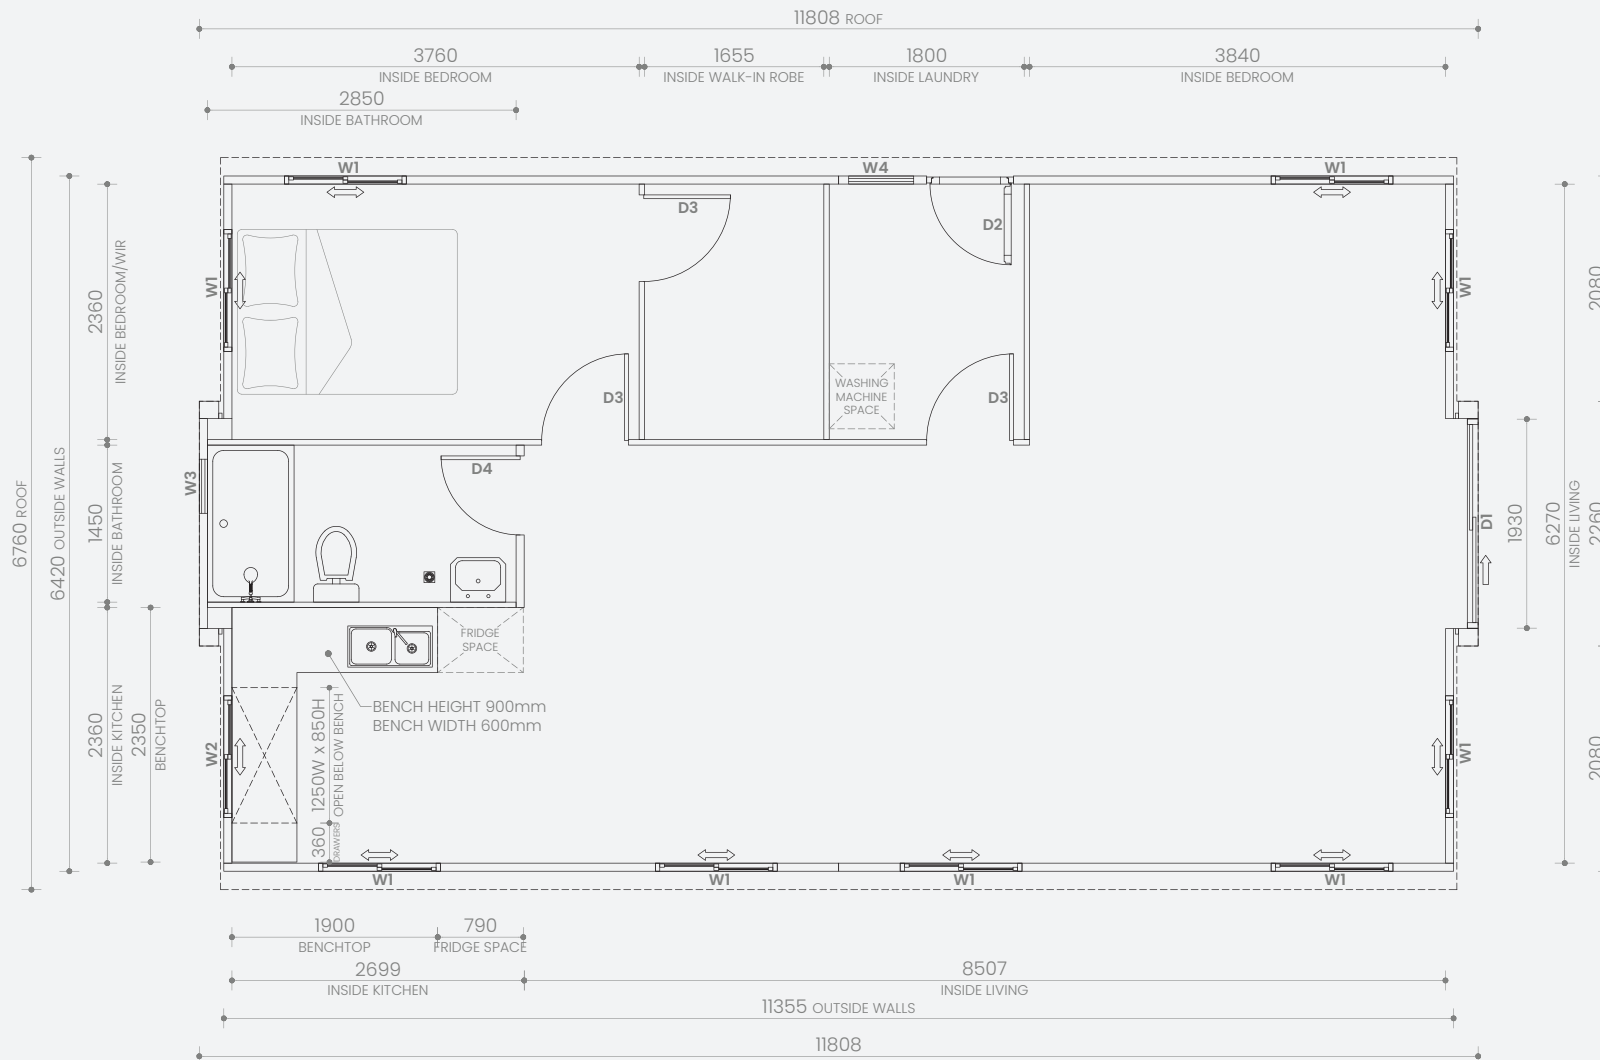

W1	Double sliding window	1125W x 1100H
W2	Double sliding window	1125W x 800H
W3	Awning window	500W x 500H
D1	Sliding door	1930W x 2270H
D2	Hinged door	800W x 2040H
D3	Hinged door	730W x 2040H

Note: All window and door dimensions include the outer frame

Note: All window and door dimensions include the outer frame

Haven 40ft 2.26m High Ceiling

2 Bedroom: WIR, Laundry, L-shaped
Kitchen and Premium Bathroom

Closed Length: 11.8m
Closed Width: 2.26m
Height: 2.55m
Total Weight: 7,500kg

Open Length: 11.8m
Open Width: 6.76m
Total Internal: 71.0m²
Total External: 78.1m²

W1	Double sliding window	1125W x 1100H
W2	Double sliding window	1125W x 800H
W3	Awning window	500W x 500H
W4	Awning window	600W x 600H
D1	Sliding door	1930W x 2270H
D2	External hinged door	800W x 2080H
D3	Internal hinged door	800W x 2040H
D4	Internal hinged door	730W x 2040H