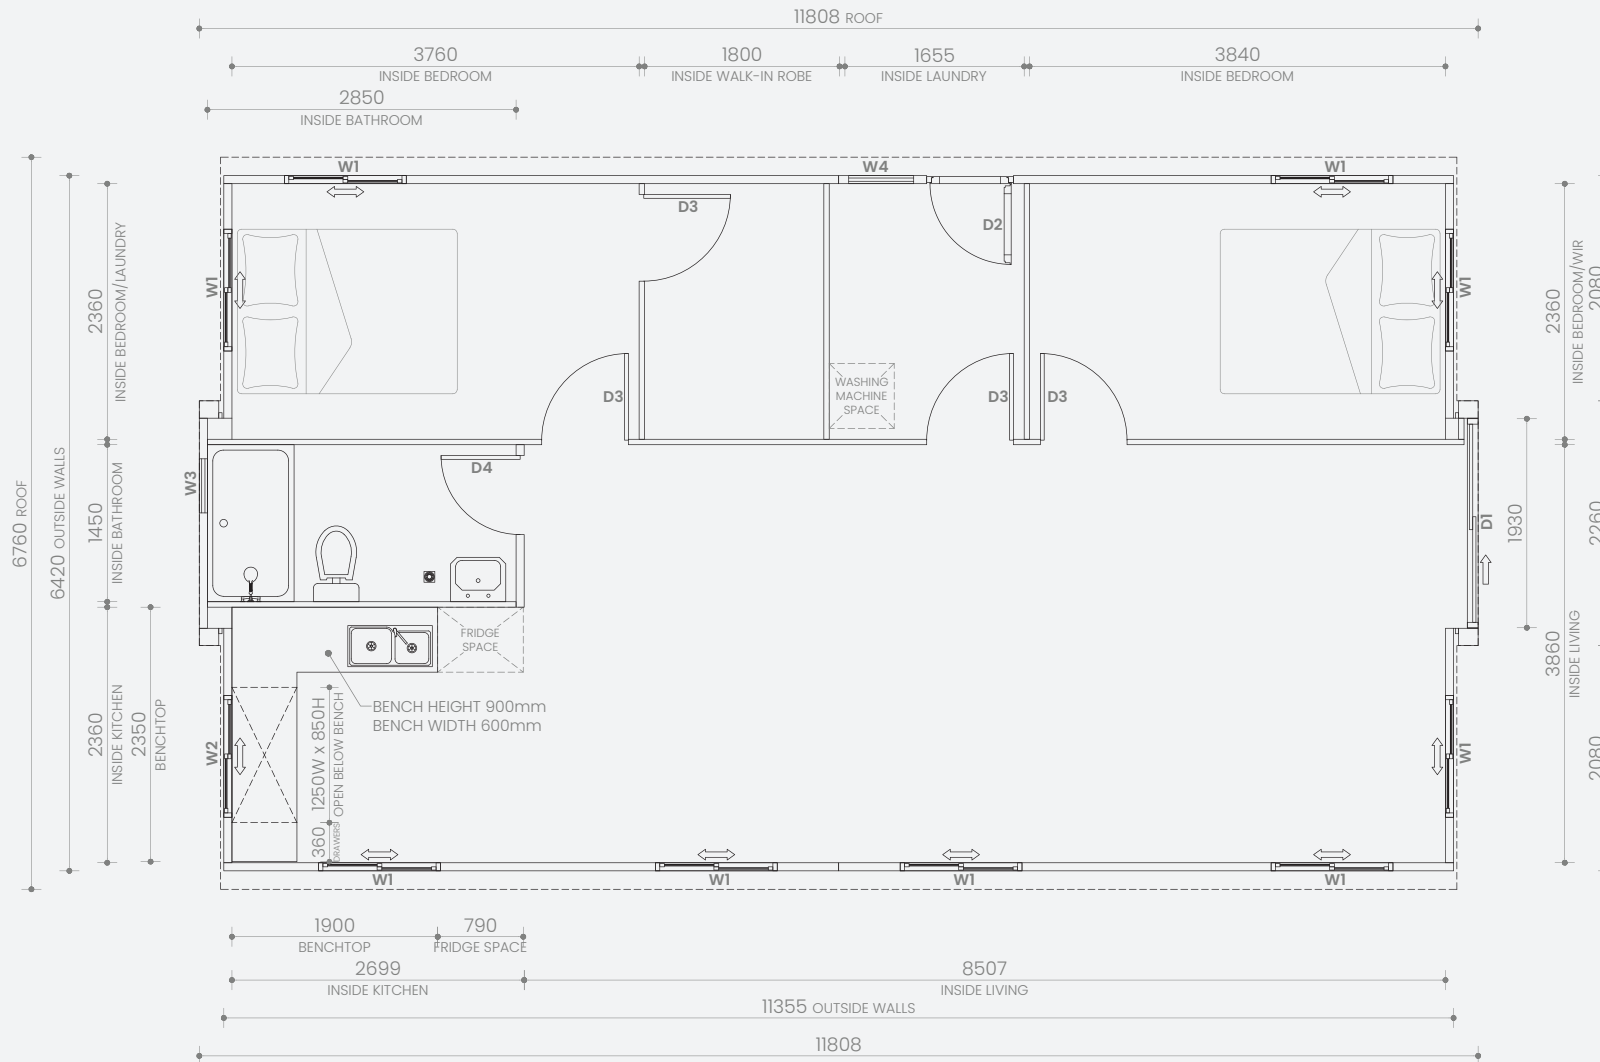

W1	Double sliding window	1125W x 1100H
W2	Double sliding window	1125W x 800H
W3	Awning window	500W x 500H
D1	Sliding door	1930W x 2270H
D2	Hinged door	800W x 2040H
D3	Hinged door	730W x 2040H

Note: All window and door dimensions include the outer frame

Note: All window and door dimensions include the outer frame

SKU: 1000101196
Version 1.2 March 2025 ©

Haven 40ft 2.26m High Ceiling

Open Plan

Closed Length: 11.8m
Closed Width: 2.26m
Height: 2.55m
Total Weight: 7,500kg

Open Length: 11.8m
Open Width: 6.76m
Total Internal: 71.0m²
Total External: 78.1m²

W1	Double sliding window	1125W x 1100H
W2	Double sliding window	1125W x 800H
W3	Awning window	500W x 500H
W4	Awning window	600W x 600H
D1	Sliding door	1930W x 2270H
D2	External hinged door	800W x 2080H
D3	Internal hinged door	800W x 2040H
D4	Internal hinged door	730W x 2040H