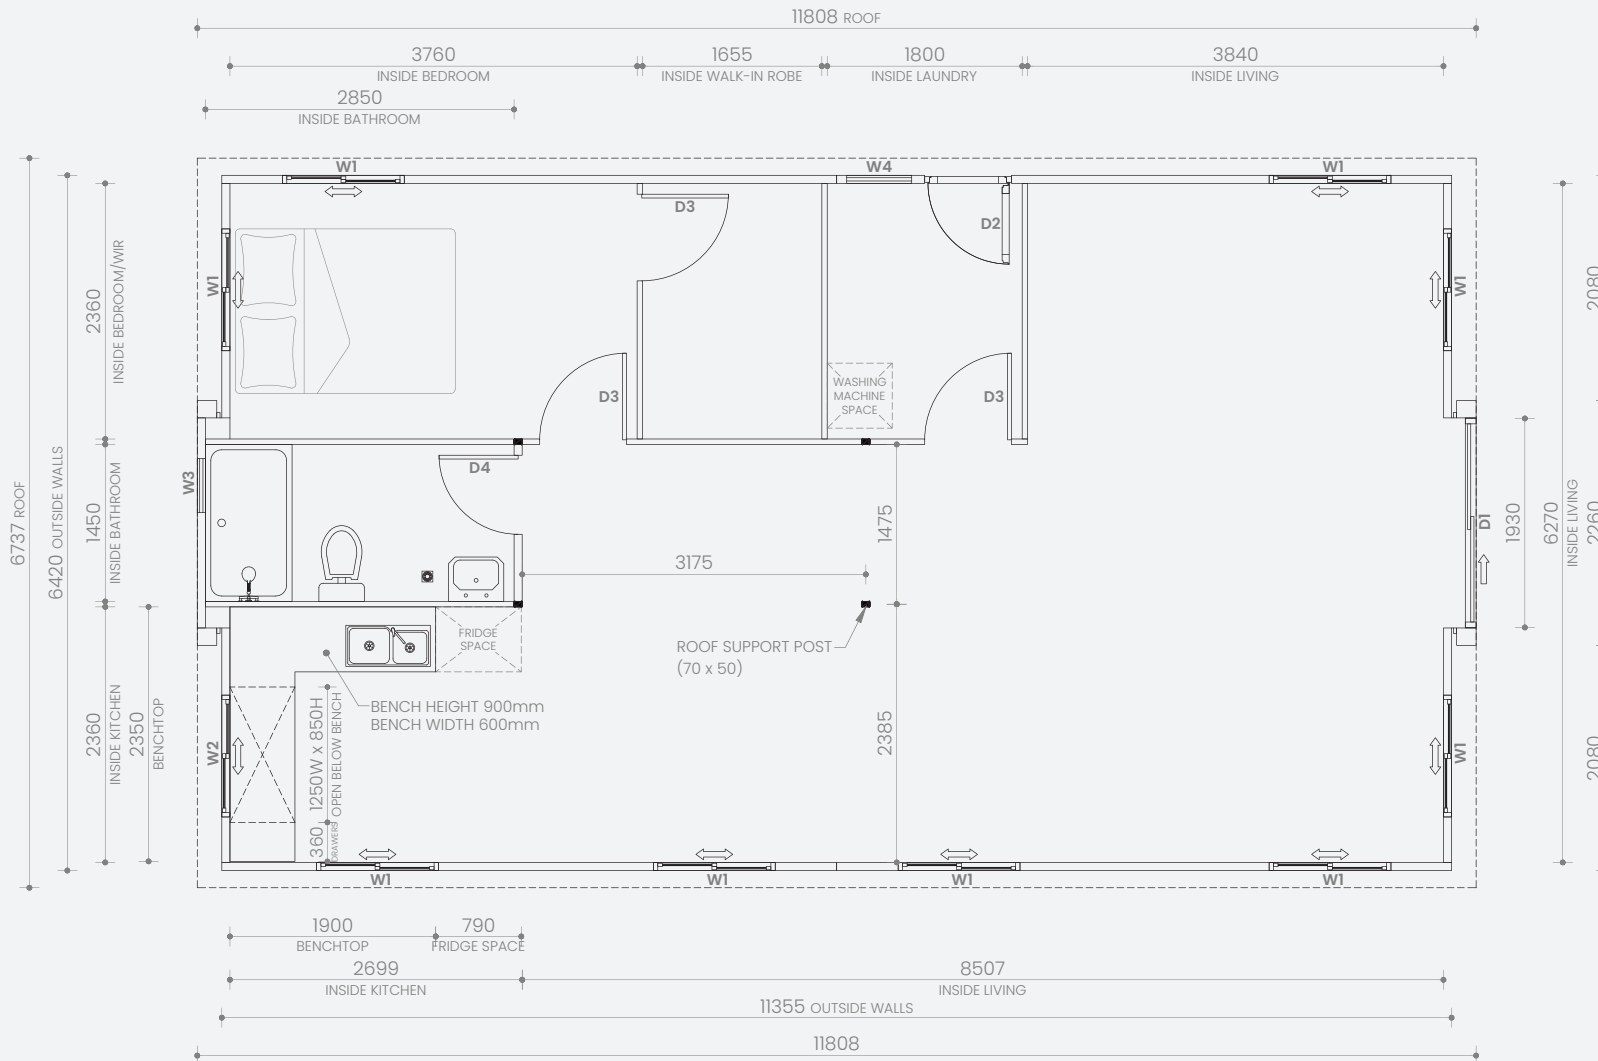

Open Length: 11.8m
Open Width: 6.74m
Total Internal: 71m²
Total External: 79.6m²

W1	Double sliding window	1125W x 1100H
W2	Double sliding window	1125W x 800H
W3	Awning window	500W x 500H
W4	Awning window	600W x 600H
D1	Sliding door	1930W x 2400H
D2	External hinged door	800W x 2080H
D3	Internal hinged door	800W x 2040H
D4	Internal hinged door	730W x 2040H

Note: All window and door dimensions include the outer frame

SKU: 1000101592
Version 1.2 March 2025 ©

Haven 40ft 2.4m High Ceiling

2 Bedroom: WIR, Laundry L-shaped
Kitchen and Premium Bathroom

Closed Length: 11.8m
Closed Width: 2.26m
Height: 2.57m
Total Weight: 8,000kg

Open Length: 11.8m
Open Width: 6.74m
Total Internal: 71m²
Total External: 79.6m²

W1	Double sliding window	1125W x 1100H
W2	Double sliding window	1125W x 800H
W3	Awning window	500W x 500H
W4	Awning window	600W x 600H
D1	Sliding door	1930W x 2400H
D2	Hinged door	800W x 2040H
D3	Hinged door	730W x 2040H