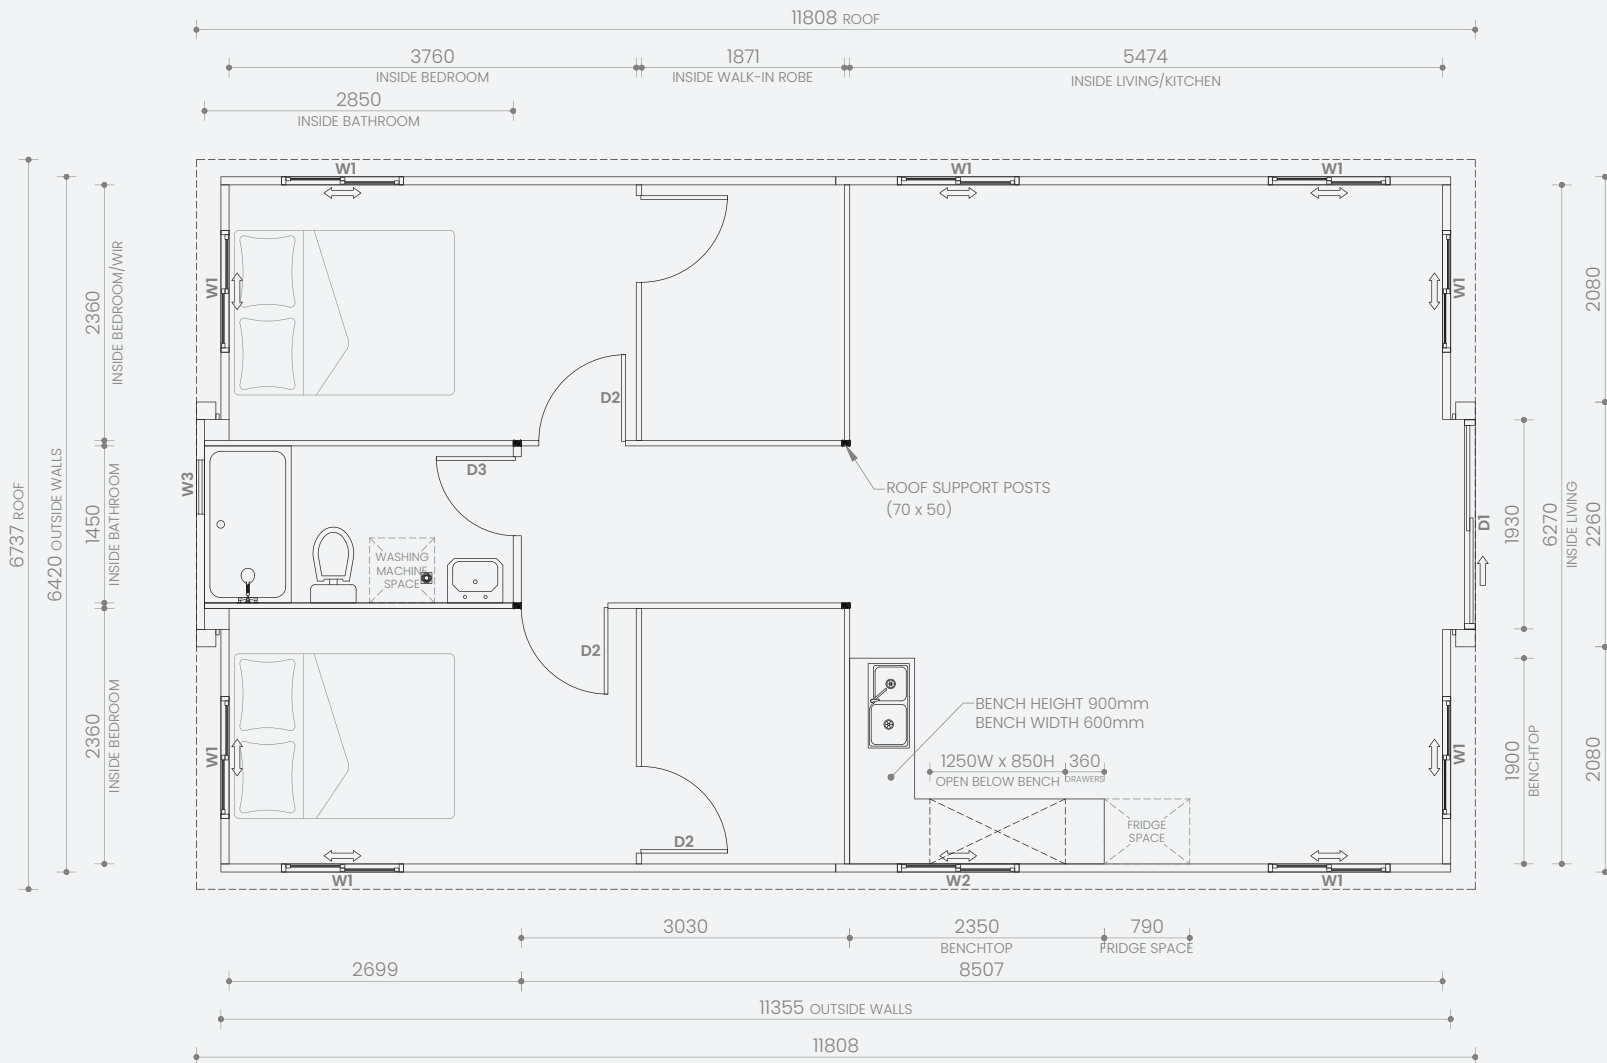

W1	Double sliding window	1125W x 1100H
W2	Double sliding window	1125W x 800H
W3	Awning window	500W x 500H
D1	Sliding door	1930W x 2270H
D2	Hinged door	800W x 2040H
D3	Hinged door	730W x 2040H

Note: All window and door dimensions include the outer frame

Open Length: 11.8m
Open Width: 6.74m
Total Internal: 71m²
Total External: 79.6m²

W1	Double sliding window	1125W x 1100H
W2	Double sliding window	1125W x 800H
W3	Awning window	500W x 500H
D1	Sliding door	1930W x 2270H

Note: All window and door dimensions include the outer frame

SKU: 1000101514
Version 1.2 March 2025 ©

Haven 40ft

2.4m High Ceiling

Open Plan

Closed Length: 11.8m
Closed Width: 2.26m
Height: 2.57m
Total Weight: 8,000kg

Open Length: 11.8m
Open Width: 6.74m
Total Internal: 71m²
Total External: 79.6m²

W1	Double sliding window	1125W x 1100H
W2	Double sliding window	1125W x 800H
W3	Awning window	500W x 500H
D1	Sliding door	1930W x 2400H
D2	Hinged door	800W x 2040H
D3	Hinged door	730W x 2040H