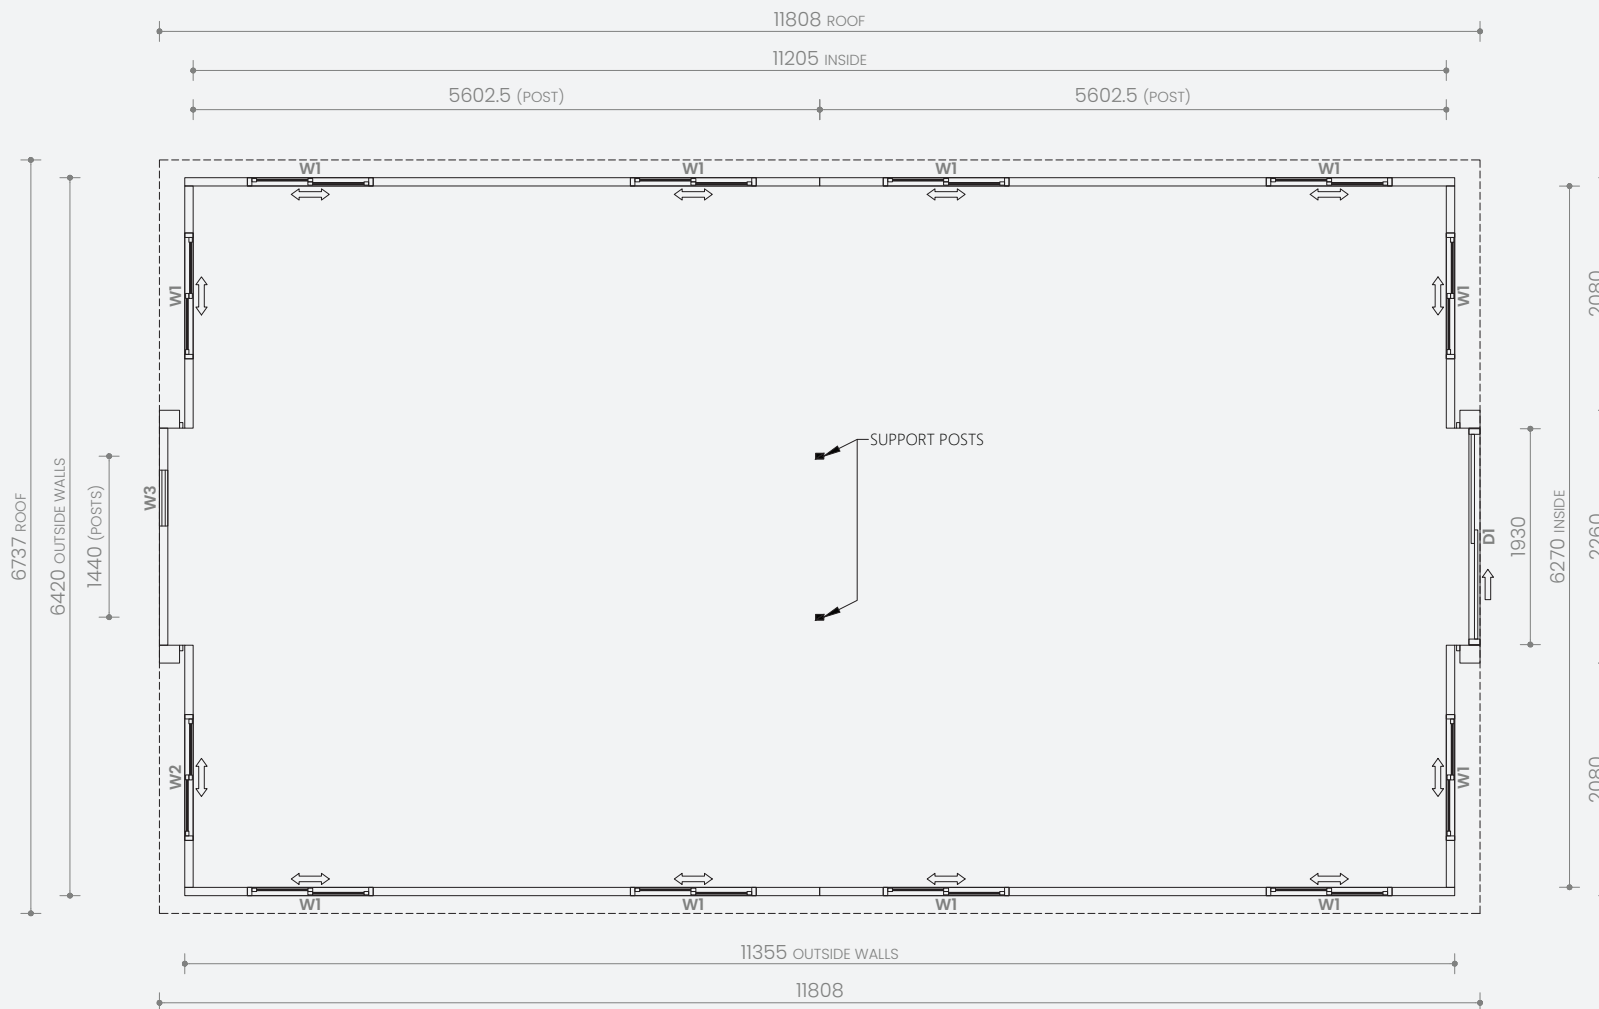

Open Length: 11.8m
Open Width: 6.74m
Total Internal: 71m²
Total External: 79.6m²

W1	Double sliding window	1125W x 1100H
W2	Double sliding window	1125W x 800H
W3	Awning window	500W x 500H
W4	Awning window	600W x 600H
D1	Sliding door	1930W x 2400H
D2	External hinged door	800W x 2080H
D3	Internal hinged door	800W x 2040H
D4	Internal hinged door	730W x 2040H

Note: All window and door dimensions include the outer frame

Haven 40ft 2.4m High Ceiling

2 Bedroom: Laundry, L-shaped
Kitchen and Premium Bathroom

Closed Length: 11.8m
Closed Width: 2.26m
Height: 2.57m
Total Weight: 8,000kg

Open Length: 11.8m
Open Width: 6.74m
Total Internal: 71m²
Total External: 79.6m²

W1	Double sliding window	1125W x 1100H
W2	Double sliding window	1125W x 800H
W3	Awning window	500W x 500H
D1	Sliding door	1930W x 2270H

Note: All window and door dimensions include the outer frame

SKU: 1000101514
Version 1.2 March 2025 ©

Haven 40ft

2.4m High Ceiling

Open Plan

Closed Length: 11.8m
Closed Width: 2.26m
Height: 2.57m
Total Weight: 8,000kg