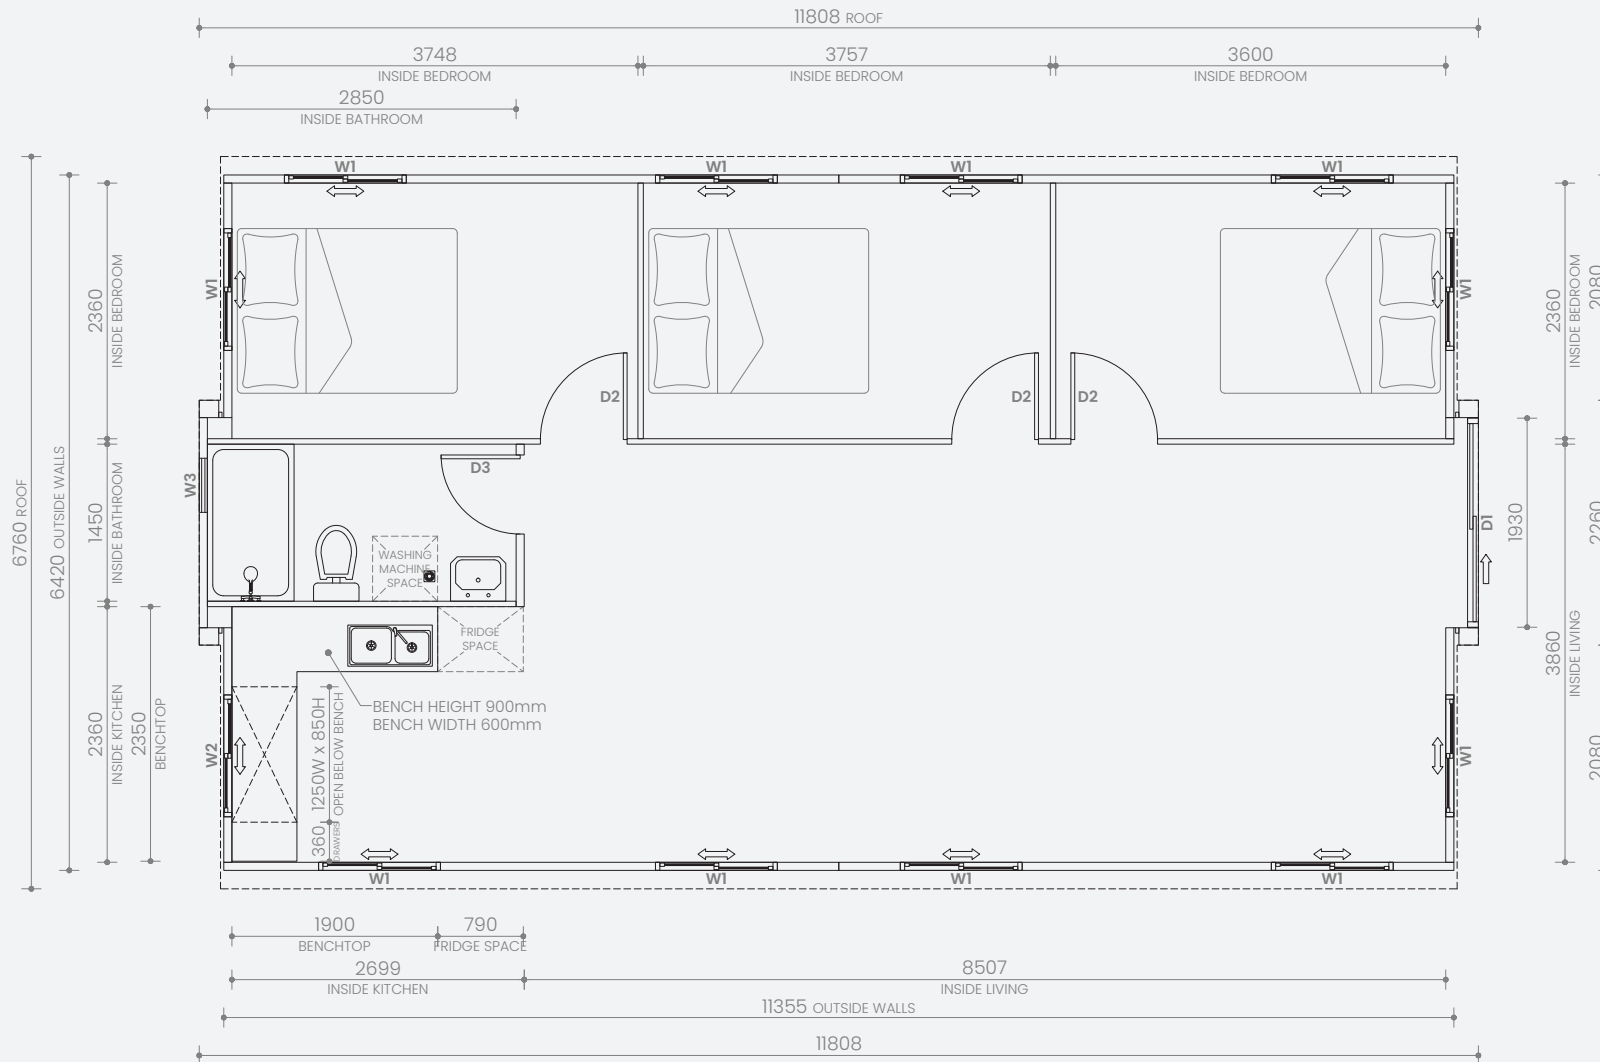

W1	Double sliding window	1125W x 1100H
W2	Double sliding window	1125W x 800H
W3	Awning window	500W x 500H
D1	Sliding door	1930W x 2270H
D2	Hinged door	800W x 2040H
D3	Hinged door	730W x 2040H

Note: All window and door dimensions include the outer frame

Haven 40ft 2.26m High Ceiling

2 Bedroom: 2WIR, L-shaped Kitchen
and Premium Bathroom A

Closed Length: 11.8m
Closed Width: 2.26m
Height: 2.55m
Total Weight: 7,500kg

Open Length: 11.8m
Open Width: 6.76m
Total Internal: 71.0m²
Total External: 78.1m²

Haven 40ft 2.26m High Ceiling

3 Bedroom: L-shaped Kitchen
and Premium Bathroom

Closed Length: 11.8m
Closed Width: 2.26m
Height: 2.55m
Total Weight: 7,500kg

Open Length: 11.8m
Open Width: 6.76m
Total Internal: 71.0m²
Total External: 78.1m²