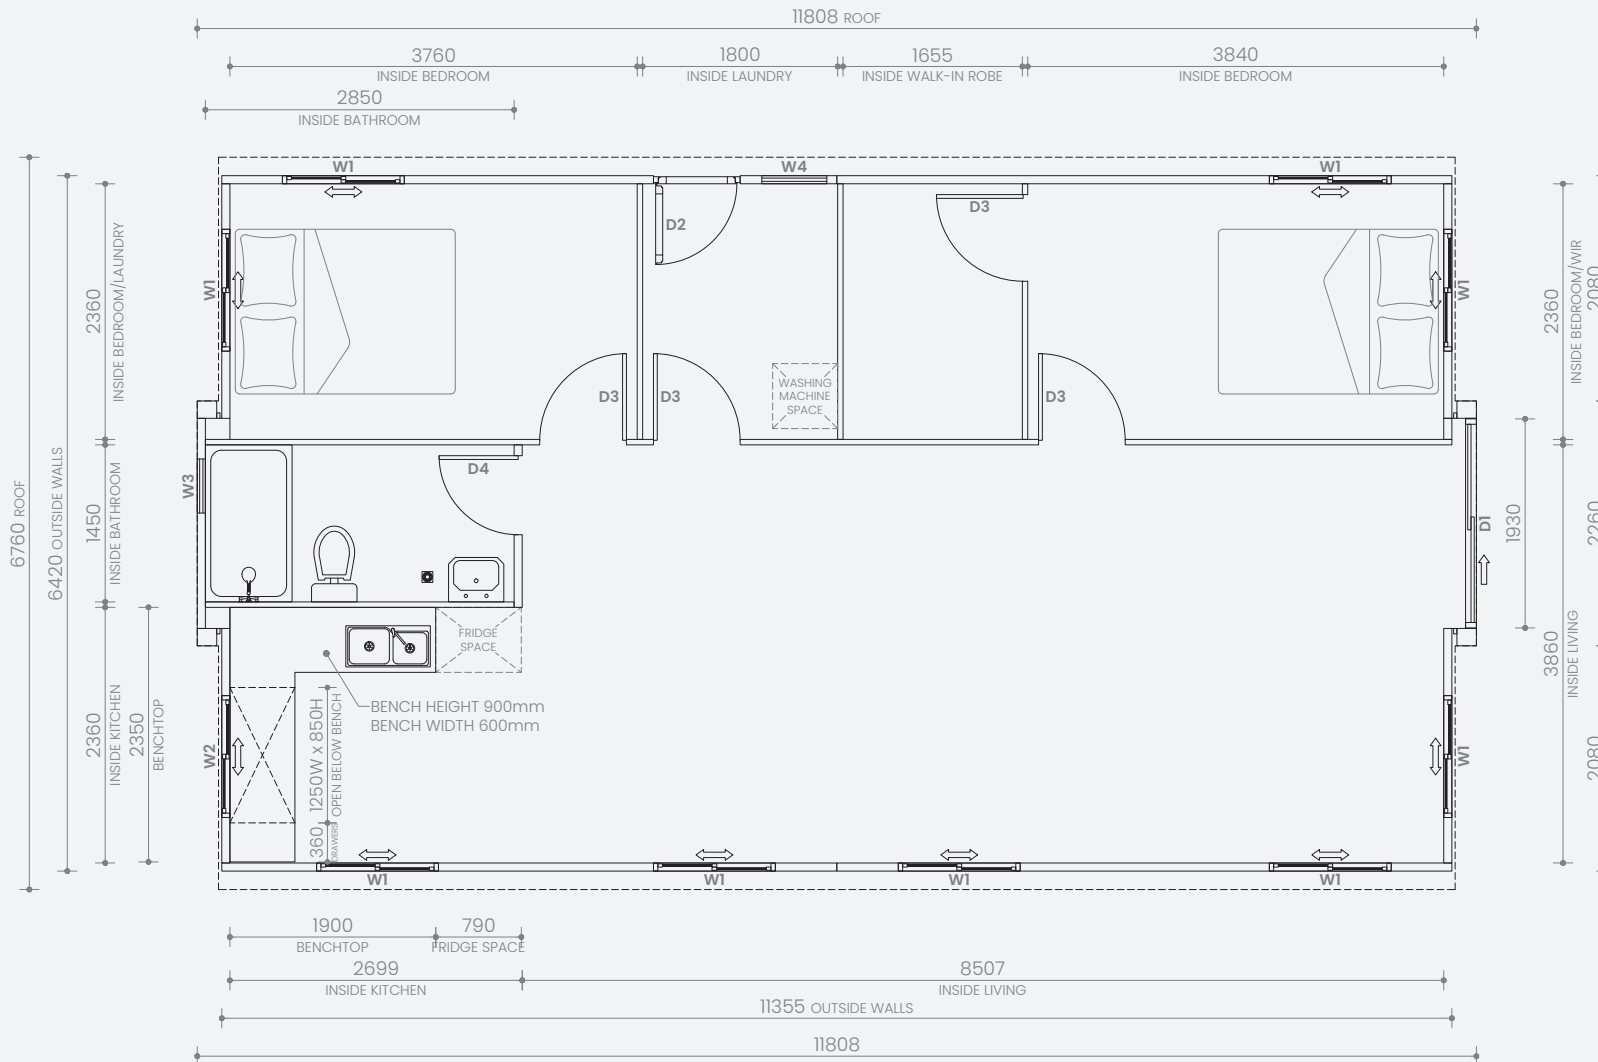

W1	Double sliding window	1125W x 1100H
W2	Double sliding window	1125W x 800H
W3	Awning window	500W x 500H
D1	Sliding door	1930W x 2270H
D2	Hinged door	800W x 2040H
D3	Hinged door	730W x 2040H

Note: All window and door dimensions include the outer frame

Haven 40ft 2.26m High Ceiling

3 Bedroom: L-shaped Kitchen
and Premium Bathroom

Closed Length: 11.8m
Closed Width: 2.26m
Height: 2.55m
Total Weight: 7,500kg

Open Length: 11.8m
Open Width: 6.76m
Total Internal: 71.0m²
Total External: 78.1m²

SKU: 1000101140
Version 1.2 March 2025 ©

W1	Double sliding window	1125W x 1100H
W2	Double sliding window	1125W x 800H
W3	Awning window	500W x 500H
W4	Awning window	600W x 600H
D1	Sliding door	1930W x 2270H
D2	External hinged door	800W x 2080H
D3	Internal hinged door	800W x 2040H
D4	Internal hinged door	730W x 2040H