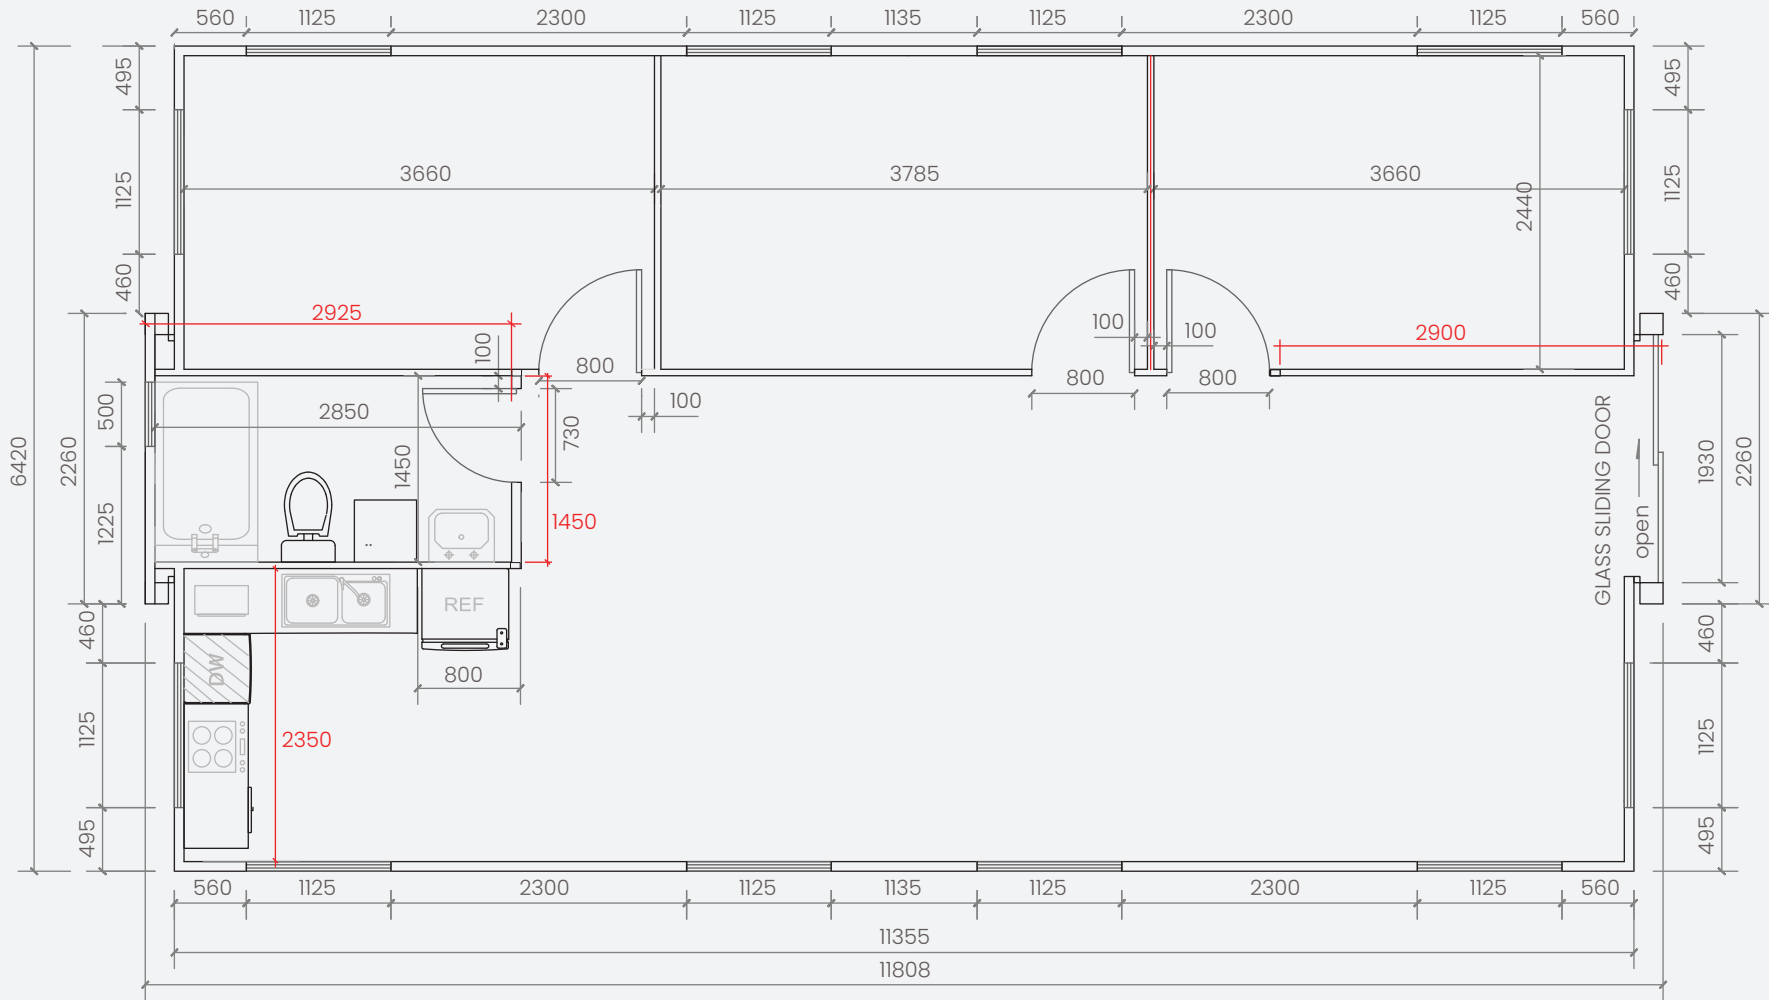

## Haven 40ft

2 Bedroom: 2 WIR, L-shaped  
Kitchen and Premium Bathroom

Closed Length: 11.8m  
 Closed Width: 2.0m  
 Total Weight: 7500kg

Open Length: 11.8m  
 Open Width: 6.4m  
 Total Size: 74m<sup>2</sup>

## Haven 40ft

3 Bedroom: L-shaped Kitchen  
and Premium Bathroom

Closed Length: 11.8m  
 Closed Width: 2.0m  
 Total Weight: 7500kg

Open Length: 11.8m  
 Open Width: 6.4m  
 Total Size: 74m<sup>2</sup>

SKU: 1000101141

# Haven 40ft

2 Bedroom: WIR, Laundry, L-shaped Kitchen and Premium Bathroom

Closed Length: 11.8m  
 Closed Width: 2.0m  
 Total Weight: 7500kg

Open Length: 11.8m  
 Open Width: 6.4m  
 Total Size: 74m<sup>2</sup>

# Haven 40ft

2 Bedroom: Laundry, L-shaped Kitchen and Premium Bathroom

Closed Length: 11.8m  
 Closed Width: 2.0m  
 Total Weight: 7500kg

Open Length: 11.8m  
 Open Width: 6.4m  
 Total Size: 74m<sup>2</sup>