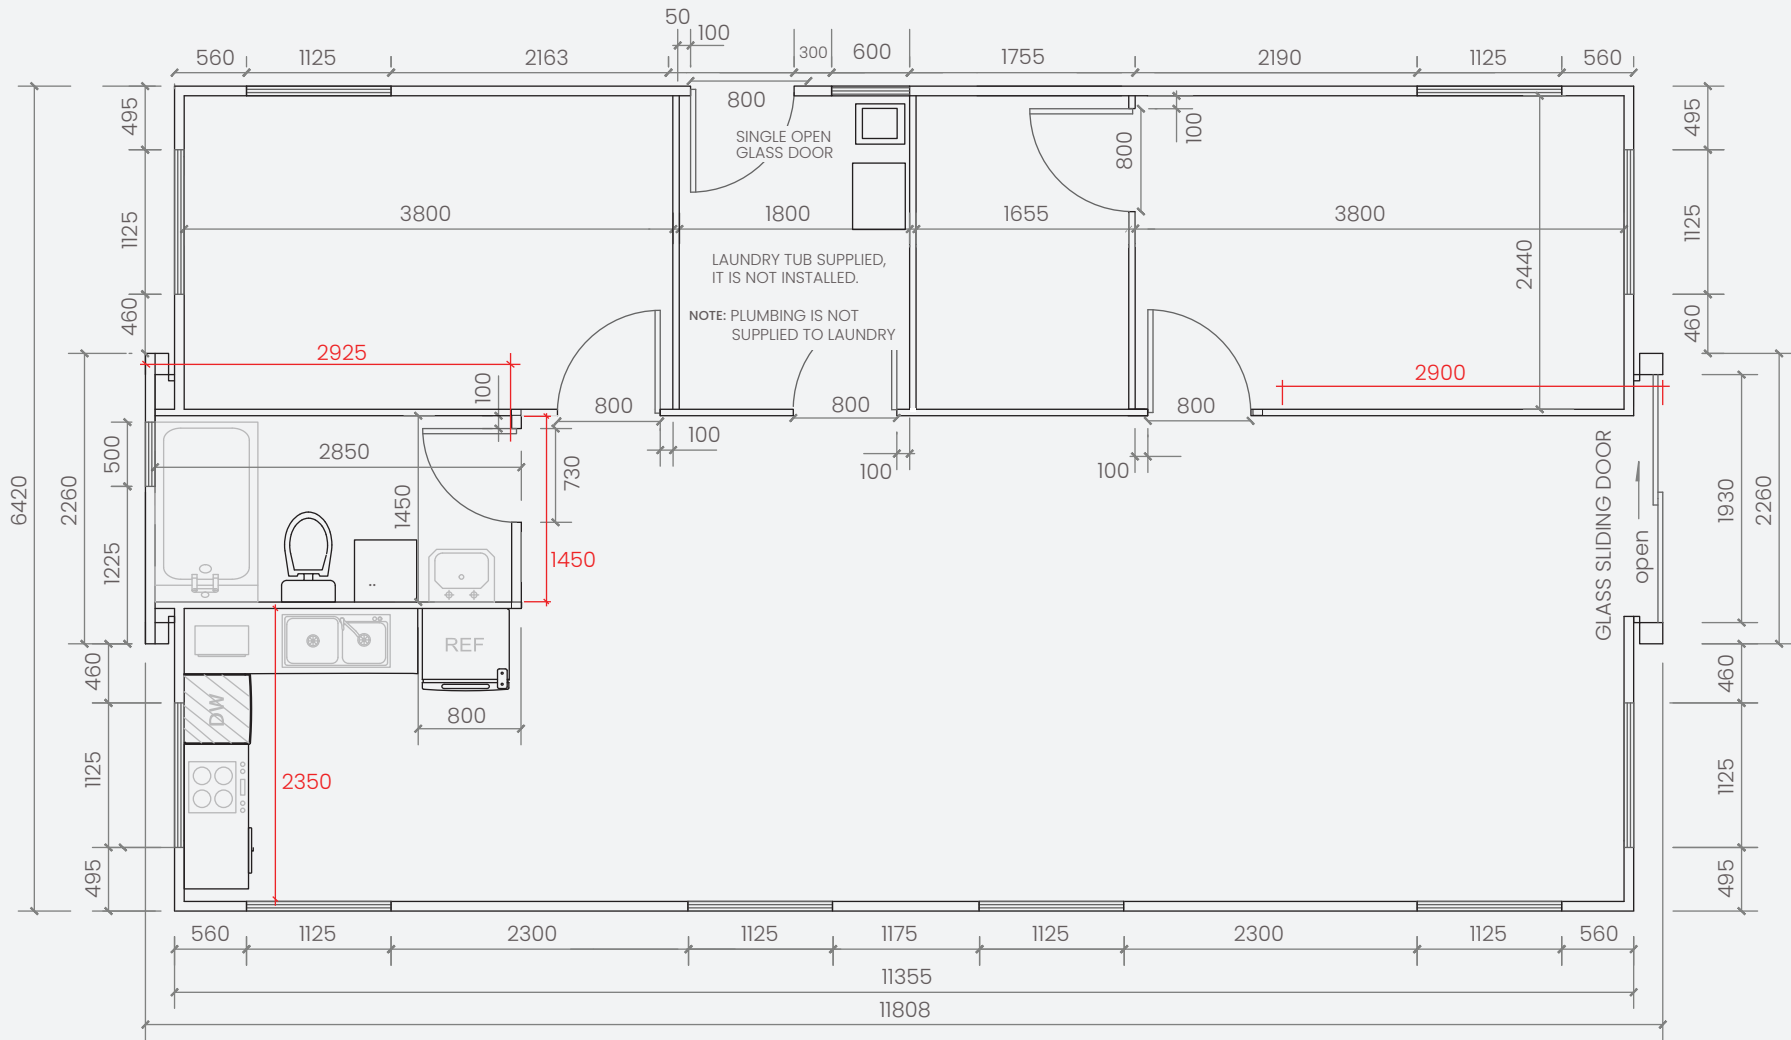

## Haven 40ft

2 Bedroom: 2 WIR, L-shaped  
Kitchen and Premium Bathroom

Closed Length: 11.8m  
 Closed Width: 2.0m  
 Total Weight: 7500kg

Open Length: 11.8m  
 Open Width: 6.4m  
 Total Size: 74m<sup>2</sup>

## Haven 40ft

3 Bedroom: L-shaped Kitchen  
and Premium Bathroom

Closed Length: 11.8m  
 Closed Width: 2.0m  
 Total Weight: 7500kg

Open Length: 11.8m  
 Open Width: 6.4m  
 Total Size: 74m<sup>2</sup>

SKU: 1000101141

# Haven 40ft

2 Bedroom: WIR, Laundry, L-shaped Kitchen and Premium Bathroom

Closed Length: 11.8m  
 Closed Width: 2.0m  
 Total Weight: 7500kg

Open Length: 11.8m  
 Open Width: 6.4m  
 Total Size: 74m<sup>2</sup>

# Haven 40ft

2 Bedroom: Laundry, L-shaped Kitchen and Premium Bathroom

Closed Length: 11.8m  
 Closed Width: 2.0m  
 Total Weight: 7500kg

Open Length: 11.8m  
 Open Width: 6.4m  
 Total Size: 74m<sup>2</sup>