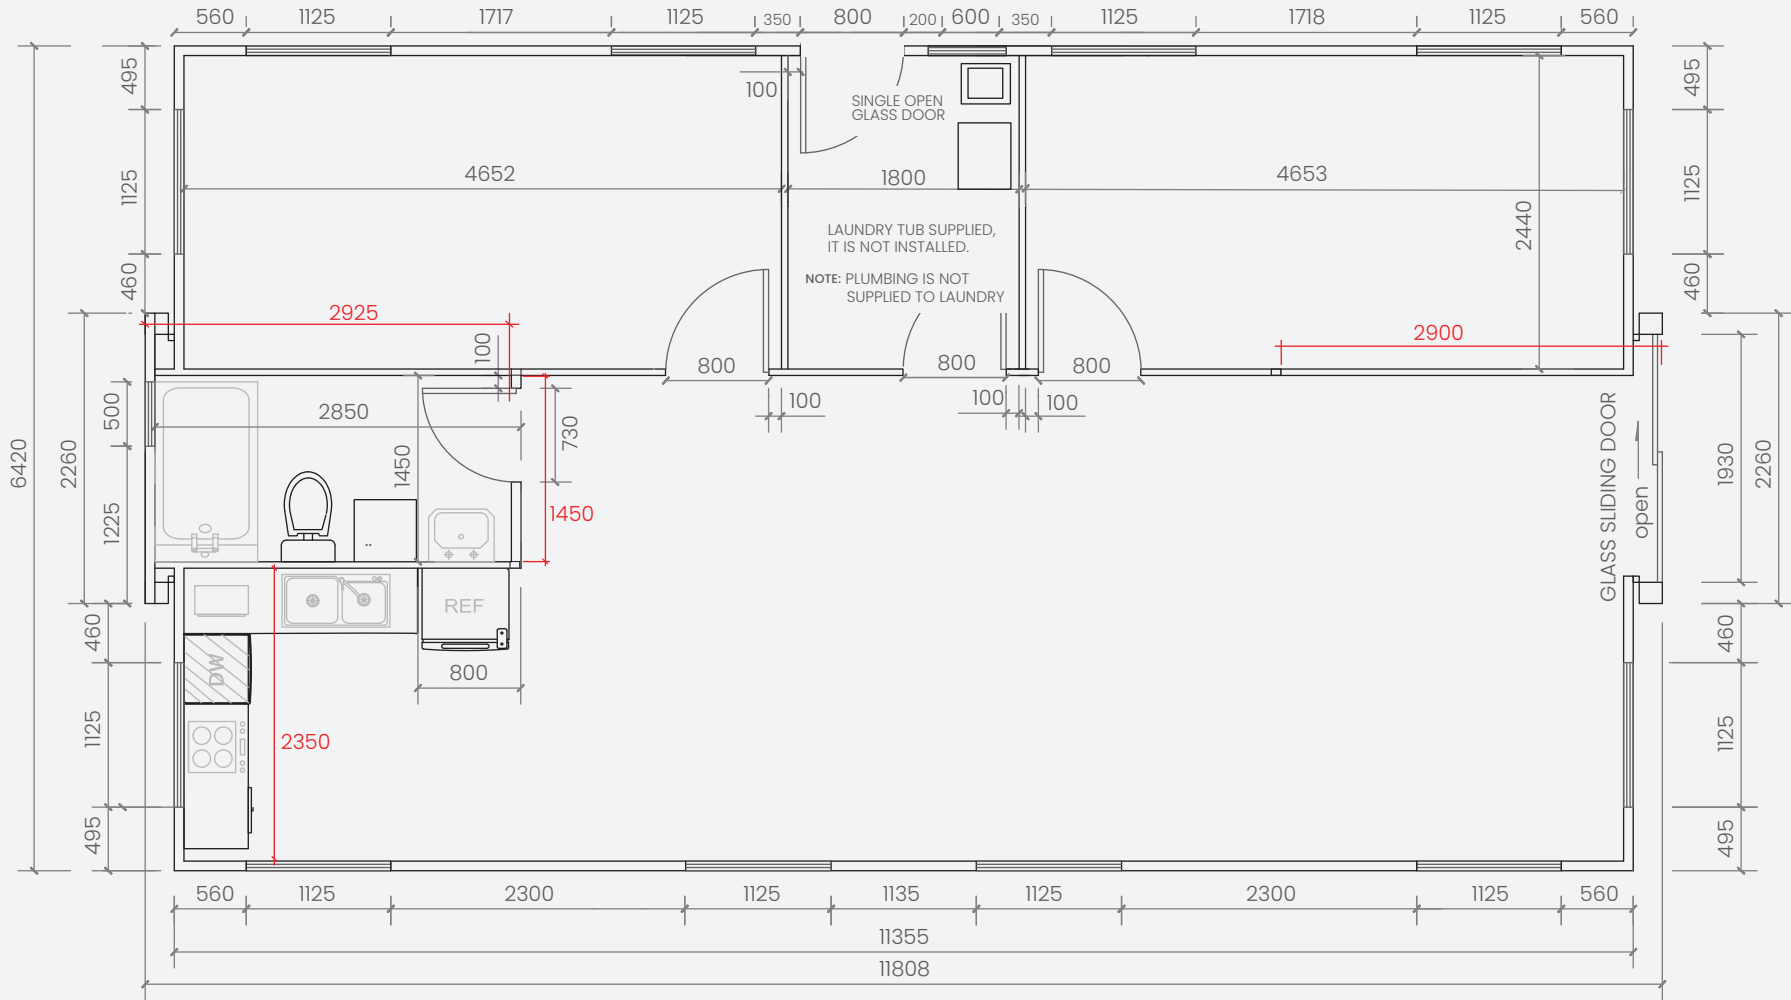

## Haven 40ft

2 Bedroom: 2 WIR, L-shaped  
Kitchen and Premium Bathroom

Closed Length: 11.8m  
 Closed Width: 2.0m  
 Total Weight: 7500kg

Open Length: 11.8m  
 Open Width: 6.4m  
 Total Size: 74m<sup>2</sup>

## Haven 40ft

3 Bedroom: L-shaped Kitchen  
and Premium Bathroom

Closed Length: 11.8m  
 Closed Width: 2.0m  
 Total Weight: 7500kg

Open Length: 11.8m  
 Open Width: 6.4m  
 Total Size: 74m<sup>2</sup>

SKU: 1000101141

# Haven 40ft

2 Bedroom: WIR, Laundry, L-shaped Kitchen and Premium Bathroom

Closed Length: 11.8m  
 Closed Width: 2.0m  
 Total Weight: 7500kg

Open Length: 11.8m  
 Open Width: 6.4m  
 Total Size: 74m<sup>2</sup>

# Haven 40ft

2 Bedroom: Laundry, L-shaped Kitchen and Premium Bathroom

Closed Length: 11.8m  
 Closed Width: 2.0m  
 Total Weight: 7500kg

Open Length: 11.8m  
 Open Width: 6.4m  
 Total Size: 74m<sup>2</sup>