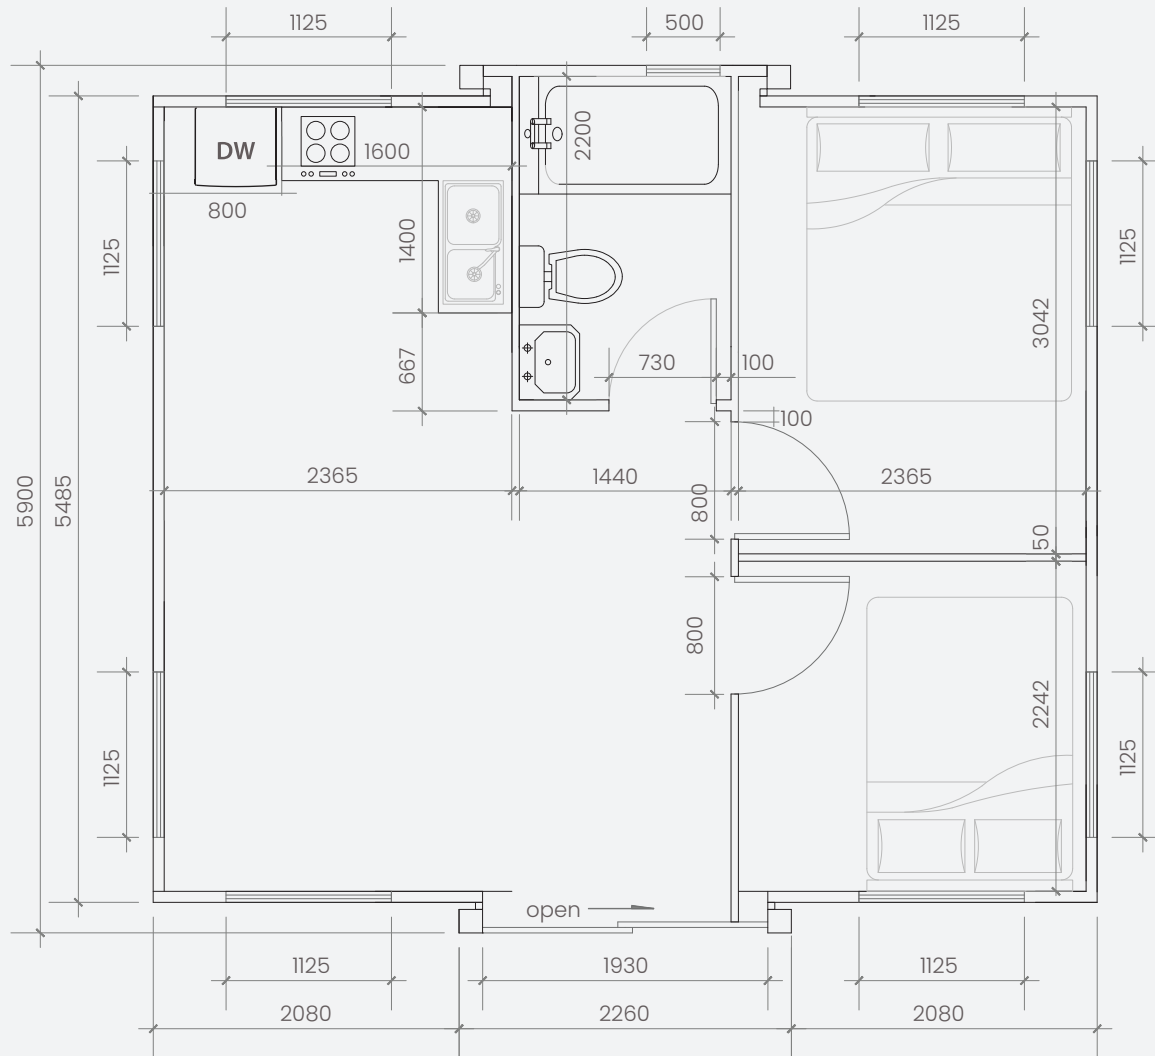

Closed Length: 5.9m
 Closed Width: 2.0m
 Total Weight: 4200kg

Open Length: 5.9m
 Open Width: 6.3m
 Total Size: 37m²

SKU: 1000101157

Oasis 20ft

1 Bedroom: L-Shaped Kitchen and Premium Bathroom

Closed Length: 5.9m
 Closed Width: 2.0m
 Total Weight: 4200kg

Open Length: 5.9m
 Open Width: 6.3m
 Total Size: 37m²

SKU: 1000101145

Oasis 20ft

2 Bedroom: L-Shaped Kitchen
and Premium Bathroom

Closed Length: 5.9m
 Closed Width: 2.0m
 Total Weight: 4200kg

Open Length: 5.9m
 Open Width: 6.3m
 Total Size: 37m²

SKU: 1000101162

Oasis 20ft

3 Bedroom: L-Shaped Kitchen
and Premium Bathroom

Closed Length: 5.9m
 Closed Width: 2.0m
 Total Weight: 4200kg

Open Length: 5.9m
 Open Width: 6.3m
 Total Size: 37m²

SKU: 1000101163

Oasis 20ft

4 Bedroom: Premium Bathroom

Closed Length: 5.9m
 Closed Width: 2.0m
 Total Weight: 4200kg

Open Length: 5.9m
 Open Width: 6.3m
 Total Size: 37m²