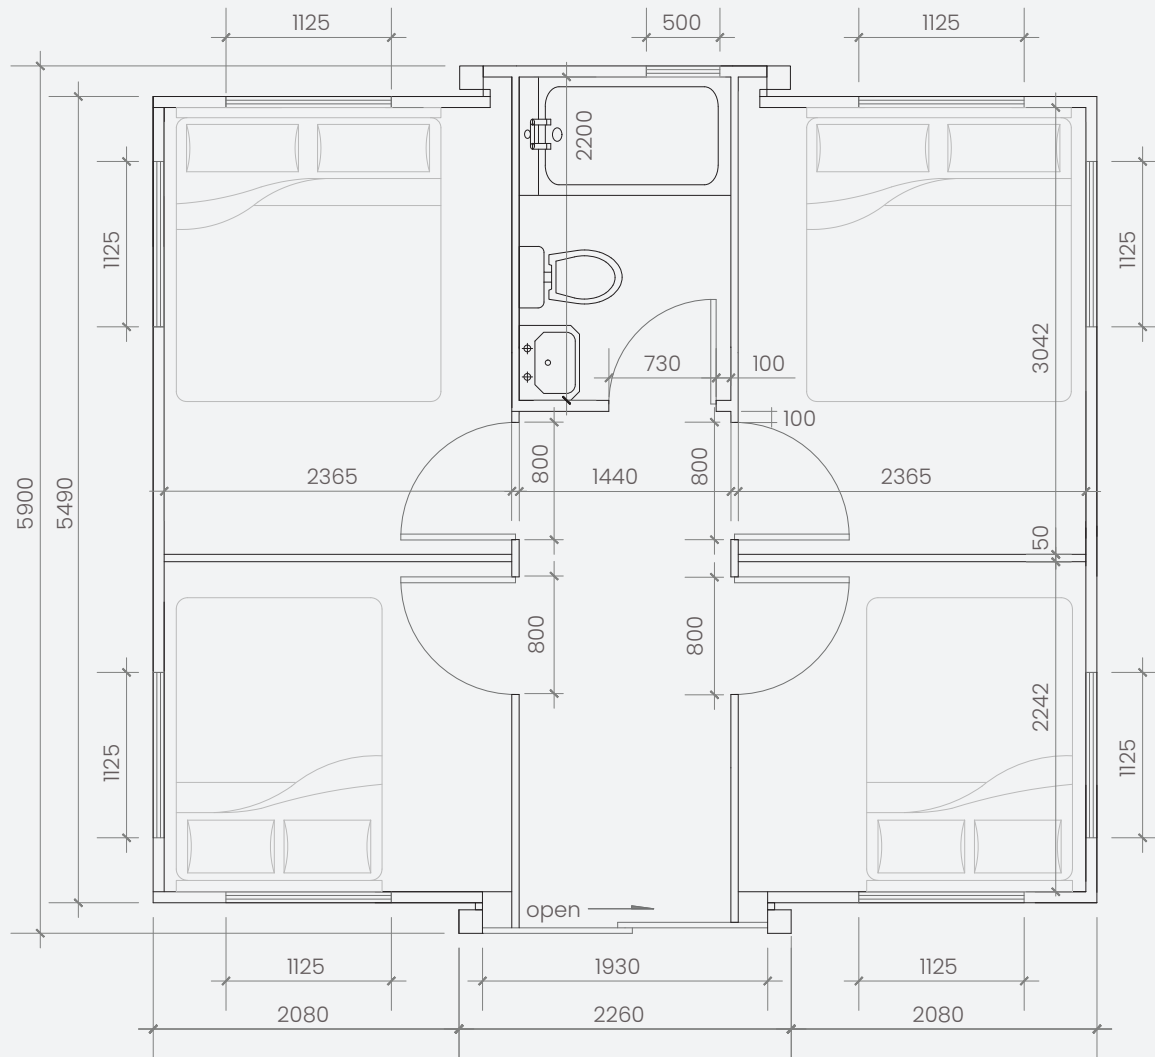

Closed Length: 5.9m
 Closed Width: 2.0m
 Total Weight: 4200kg

Open Length: 5.9m
 Open Width: 6.3m
 Total Size: 37m²

SKU: 1000101157

Oasis 20ft

1 Bedroom: L-Shaped Kitchen and Premium Bathroom

Closed Length: 5.9m
 Closed Width: 2.0m
 Total Weight: 4200kg

Open Length: 5.9m
 Open Width: 6.3m
 Total Size: 37m²

SKU: 1000101145

Oasis 20ft

2 Bedroom: L-Shaped Kitchen
and Premium Bathroom

Closed Length: 5.9m
 Closed Width: 2.0m
 Total Weight: 4200kg

Open Length: 5.9m
 Open Width: 6.3m
 Total Size: 37m²

SKU: 1000101162

Oasis 20ft

3 Bedroom: L-Shaped Kitchen
and Premium Bathroom

Closed Length: 5.9m
 Closed Width: 2.0m
 Total Weight: 4200kg

Open Length: 5.9m
 Open Width: 6.3m
 Total Size: 37m²

SKU: 1000101163

Oasis 20ft

4 Bedroom: Premium Bathroom

Closed Length: 5.9m
 Closed Width: 2.0m
 Total Weight: 4200kg

Open Length: 5.9m
 Open Width: 6.3m
 Total Size: 37m²