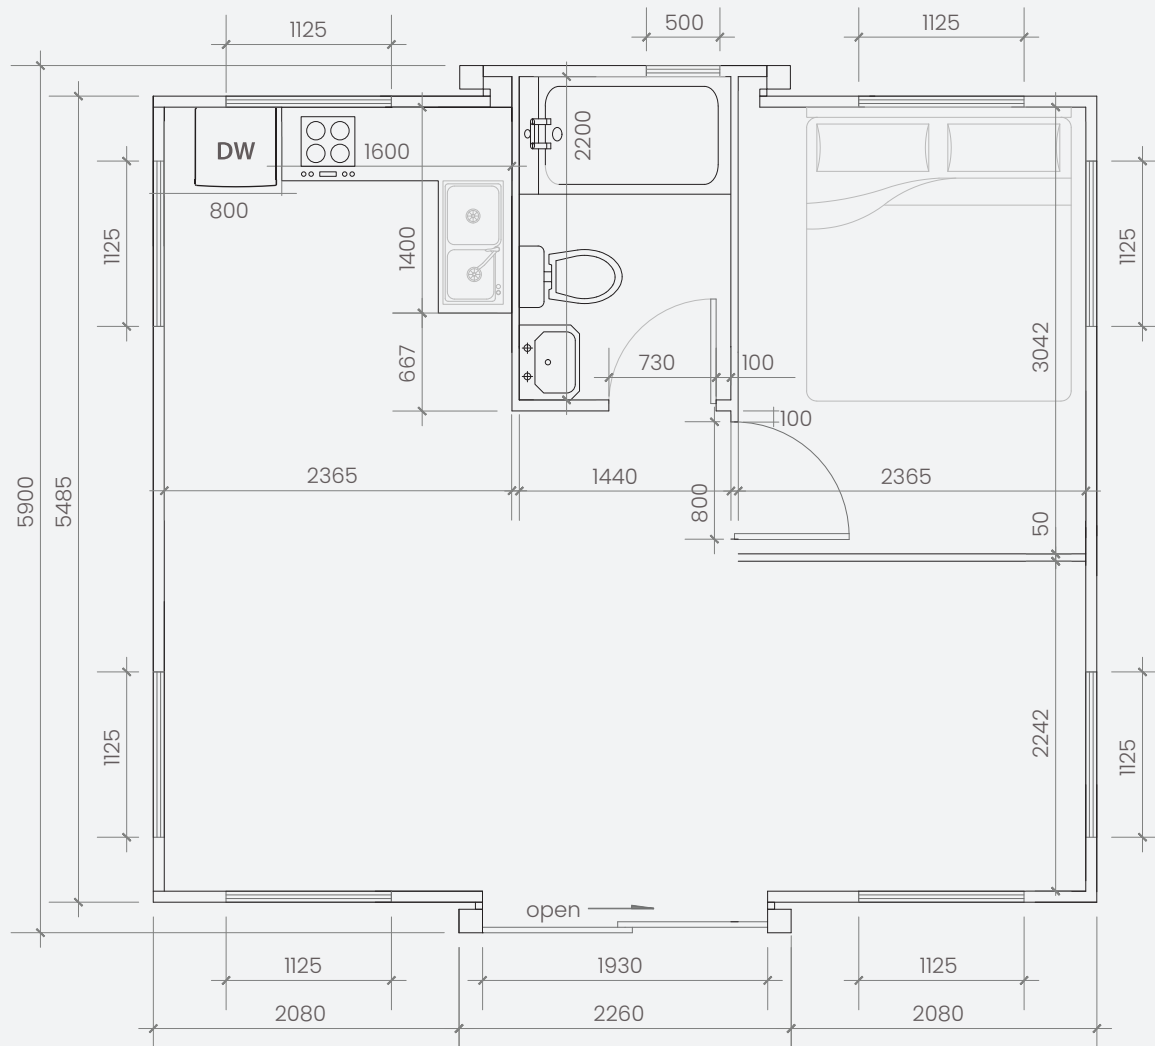

SKU: 1000101151

Oasis 20ft

Open Plan: L-Shaped Kitchen

Closed Length: 5.9m
 Closed Width: 2.0m
 Total Weight: 4200kg

Open Length: 5.9m
 Open Width: 6.3m
 Total Size: 37m²

SKU: 1000101158

Oasis 20ft

Open Plan: L-Shaped Kitchen and Premium Bathroom

Closed Length: 5.9m
 Closed Width: 2.0m
 Total Weight: 4200kg

Open Length: 5.9m
 Open Width: 6.3m
 Total Size: 37m²

SKU: 1000101157

Oasis 20ft

1 Bedroom: L-Shaped Kitchen and Premium Bathroom

Closed Length: 5.9m
 Closed Width: 2.0m
 Total Weight: 4200kg

Open Length: 5.9m
 Open Width: 6.3m
 Total Size: 37m²

SKU: 1000101145

Oasis 20ft

2 Bedroom: L-Shaped Kitchen
and Premium Bathroom

Closed Length: 5.9m
 Closed Width: 2.0m
 Total Weight: 4200kg

Open Length: 5.9m
 Open Width: 6.3m
 Total Size: 37m²

SKU: 1000101162

Oasis 20ft

3 Bedroom: L-Shaped Kitchen
and Premium Bathroom

Closed Length: 5.9m
 Closed Width: 2.0m
 Total Weight: 4200kg

Open Length: 5.9m
 Open Width: 6.3m
 Total Size: 37m²

SKU: 1000101163