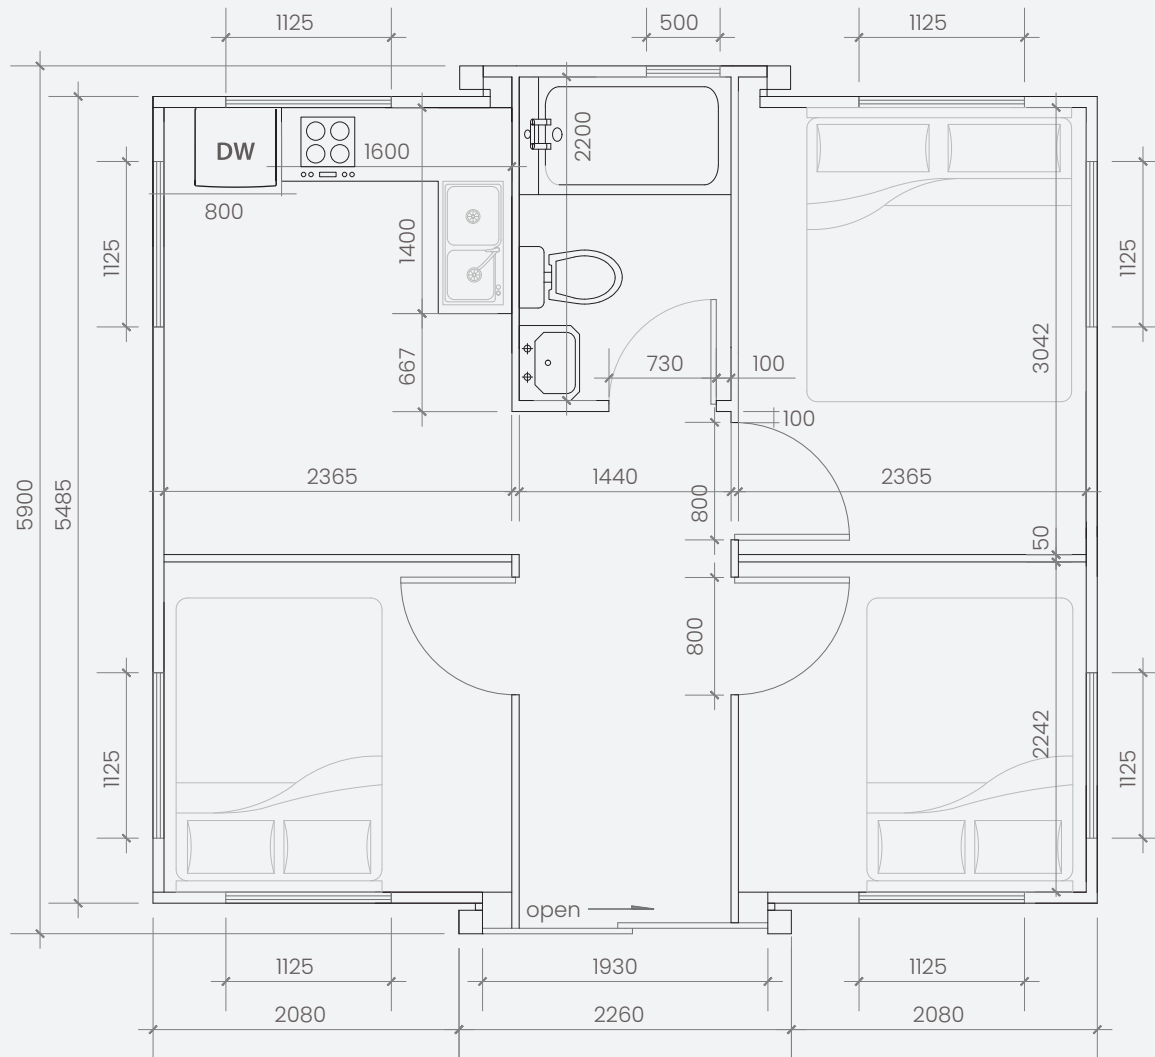

Closed Length: 5.9m
 Closed Width: 2.0m
 Total Weight: 4200kg

Open Length: 5.9m
 Open Width: 6.3m
 Total Size: 37m²

SKU: 1000101157

Oasis 20ft

1 Bedroom: L-Shaped Kitchen and Premium Bathroom

Closed Length: 5.9m
 Closed Width: 2.0m
 Total Weight: 4200kg

Open Length: 5.9m
 Open Width: 6.3m
 Total Size: 37m²

SKU: 1000101145

Oasis 20ft

2 Bedroom: L-Shaped Kitchen
and Premium Bathroom

Closed Length: 5.9m
 Closed Width: 2.0m
 Total Weight: 4200kg

Open Length: 5.9m
 Open Width: 6.3m
 Total Size: 37m²

SKU: 1000101162

Oasis 20ft

3 Bedroom: L-Shaped Kitchen
and Premium Bathroom

Closed Length: 5.9m
 Closed Width: 2.0m
 Total Weight: 4200kg

Open Length: 5.9m
 Open Width: 6.3m
 Total Size: 37m²

SKU: 1000101163

Oasis 20ft

4 Bedroom: Premium Bathroom

Closed Length: 5.9m
 Closed Width: 2.0m
 Total Weight: 4200kg

Open Length: 5.9m
 Open Width: 6.3m
 Total Size: 37m²