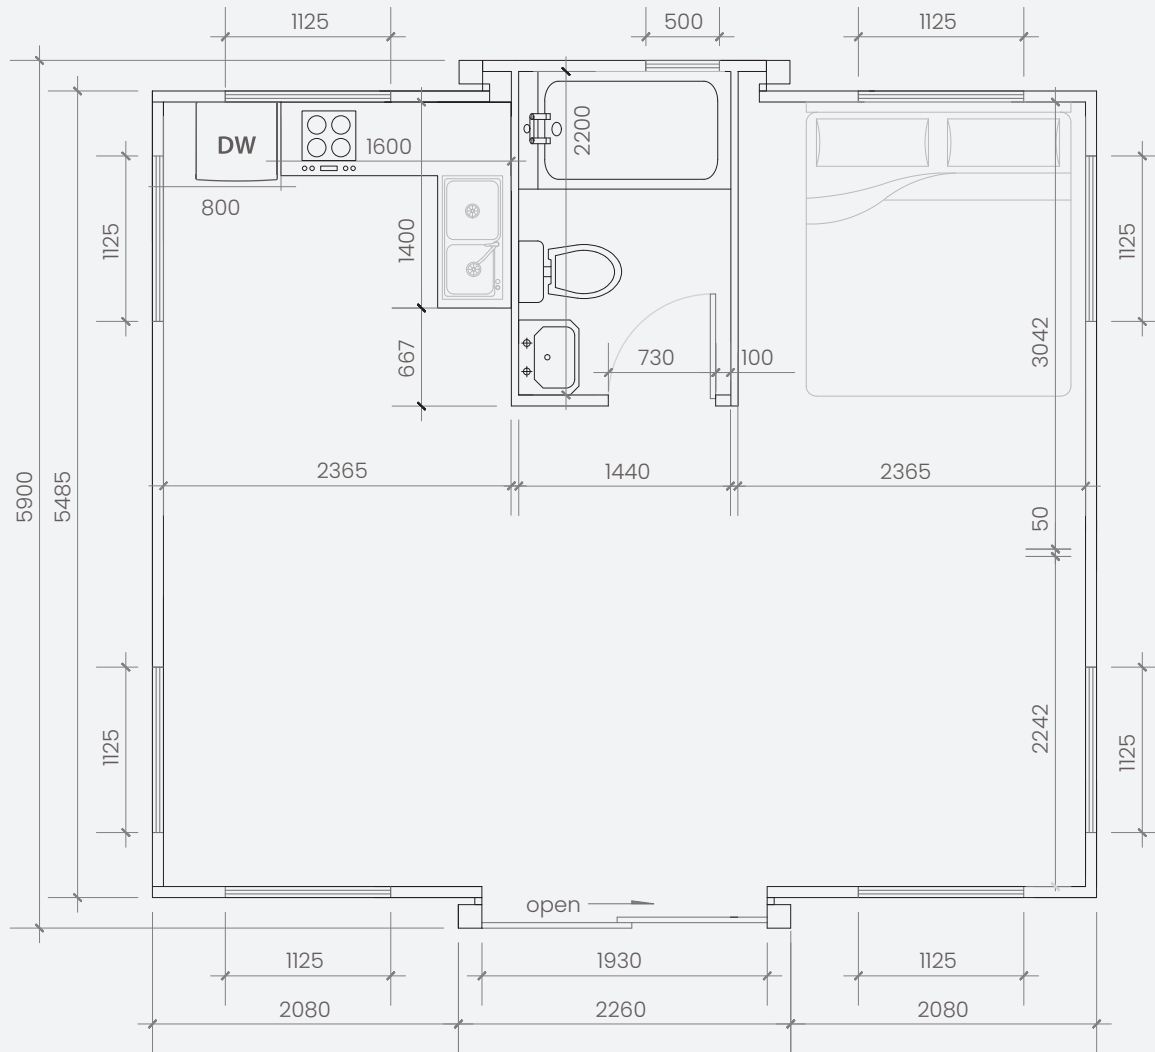

SKU: 1000101151

Oasis 20ft

Open Plan: L-Shaped Kitchen

Closed Length: 5.9m
 Closed Width: 2.0m
 Total Weight: 4200kg

Open Length: 5.9m
 Open Width: 6.3m
 Total Size: 37m²

SKU: 1000101158

Oasis 20ft

Open Plan: L-Shaped Kitchen and Premium Bathroom

Closed Length: 5.9m
 Closed Width: 2.0m
 Total Weight: 4200kg

Open Length: 5.9m
 Open Width: 6.3m
 Total Size: 37m²

SKU: 1000101157

Oasis 20ft

1 Bedroom: L-Shaped Kitchen and Premium Bathroom

Closed Length: 5.9m
 Closed Width: 2.0m
 Total Weight: 4200kg

Open Length: 5.9m
 Open Width: 6.3m
 Total Size: 37m²

SKU: 1000101145

Oasis 20ft

2 Bedroom: L-Shaped Kitchen
and Premium Bathroom

Closed Length: 5.9m
 Closed Width: 2.0m
 Total Weight: 4200kg

Open Length: 5.9m
 Open Width: 6.3m
 Total Size: 37m²

SKU: 1000101162

Oasis 20ft

3 Bedroom: L-Shaped Kitchen
and Premium Bathroom

Closed Length: 5.9m
 Closed Width: 2.0m
 Total Weight: 4200kg

Open Length: 5.9m
 Open Width: 6.3m
 Total Size: 37m²

SKU: 1000101163