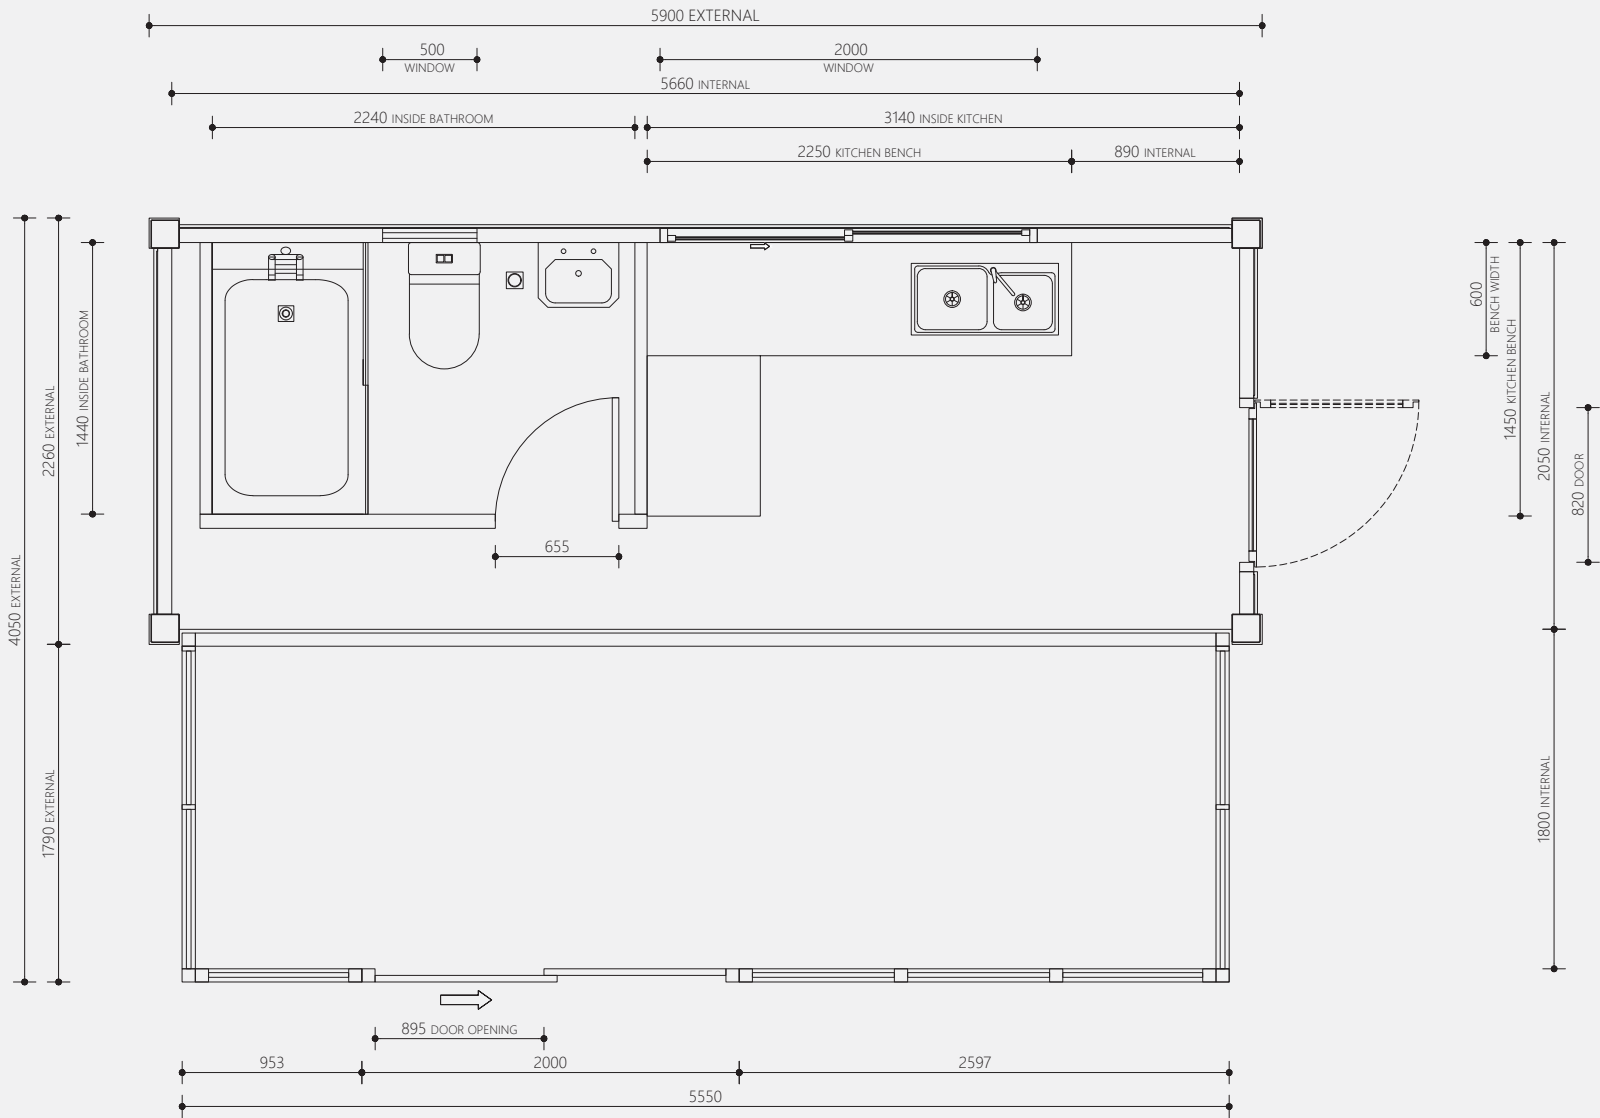

# Vista 20ft

Open Plan

Closed Length: 5.9m  
 Closed Width: 2.3m  
 Total Weight: 3,600kg

Open Length: 5.9m  
 Open Width: 3.9m  
 Total Size: 24m<sup>2</sup>

SKU: 1000101167  
Version 1.2 March 2024 ©

## Vista 20ft

1 Bedroom, Bathroom  
and Kitchen

Closed Length: 5.9m  
Closed Width: 2.3m  
Total Weight: 3,600kg

Open Length: 5.9m  
Open Width: 3.9m  
Total Size: 24m<sup>2</sup>