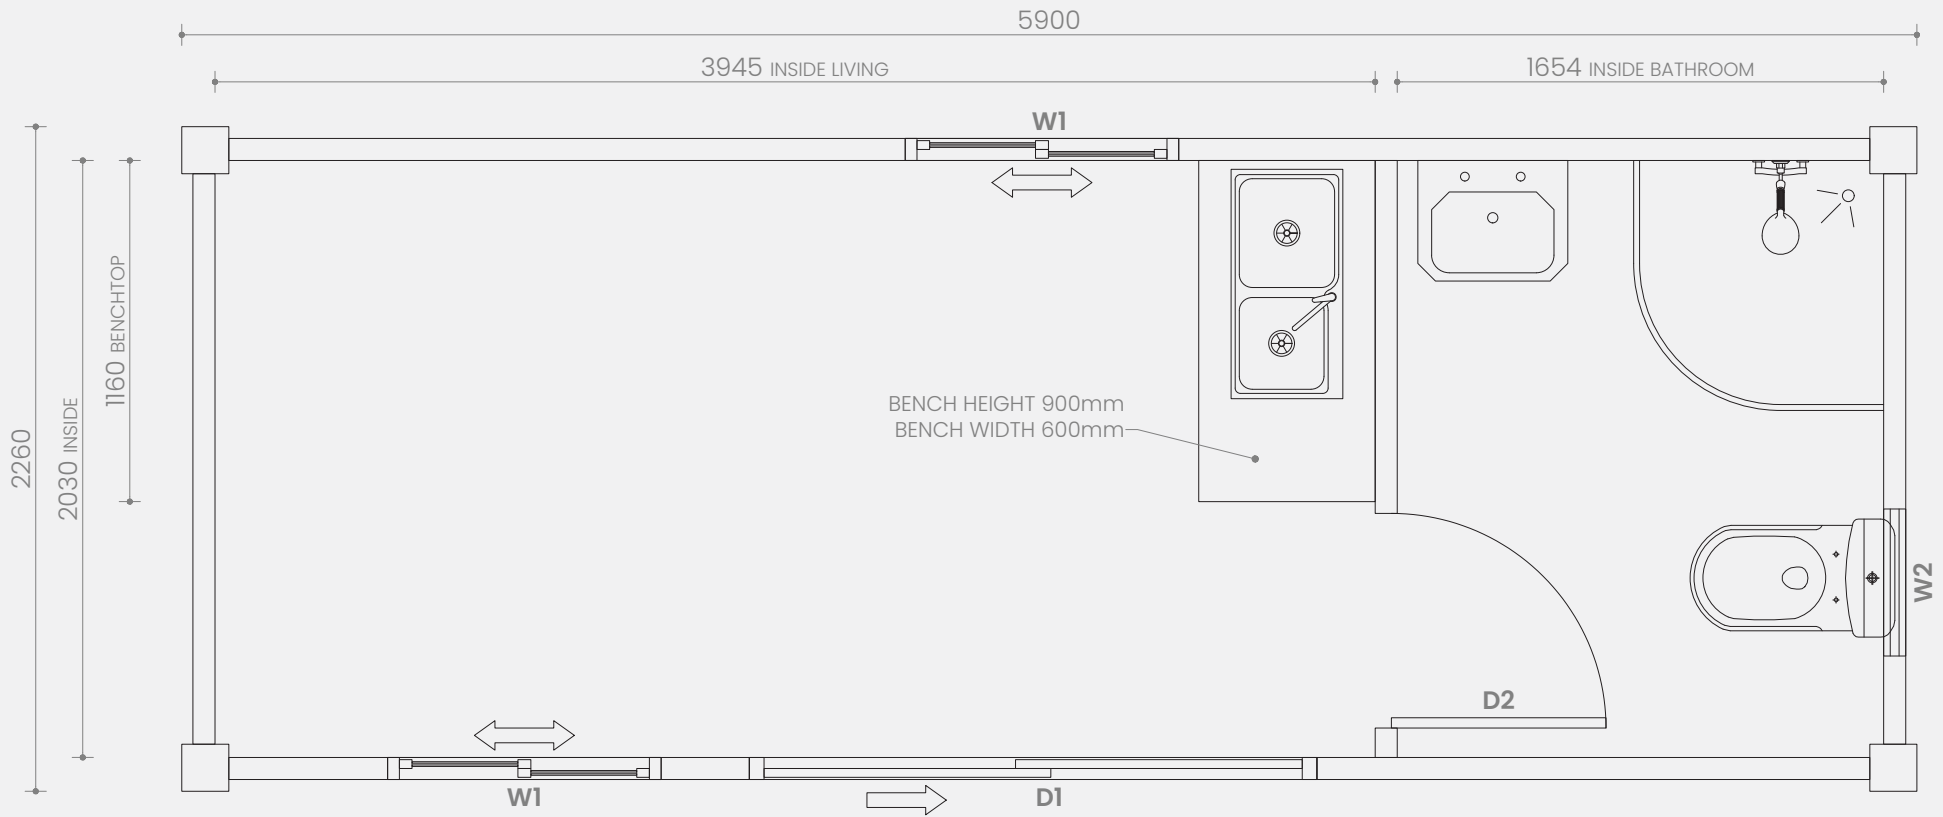

Open Plan

Width: 2.26m
Length: 5.9m
Height: 2.53m

Total Weight: 1,200kg
Total Internal: 11.5m²
Total External: 13.3m²

W1	Double sliding window	930W x 1100H
W2	Awning window	500W x 500H
D1	Sliding door	1930W x 2270H
D2	Hinged door	730W x 2040H

Note: All window and door dimensions include the outer frame

SKU: 1000101442
Version 1.1 June 2024 ©

Studio 20ft

Open Plan: Bathroom

Width: 2.26m
Length: 5.9m
Height: 2.53m

Total Weight: 1,440kg
Total Internal: 11.5m²
Total External: 13.3m²

W1	Double sliding window	930W x 1100H
W2	Awning window	500W x 500H
D1	Sliding door	1930W x 2270H
D2	Hinged door	730W x 2040H

Note: All window and door dimensions include the outer frame

SKU: 1000101150
Version 1.1 June 2024 ©

Studio 20ft

Open Plan: Bathroom
and Kitchen

Width: 2.26m
Length: 5.9m
Height: 2.53m

Total Weight: 1,440kg
Total Internal: 11.5m²
Total External: 13.3m²