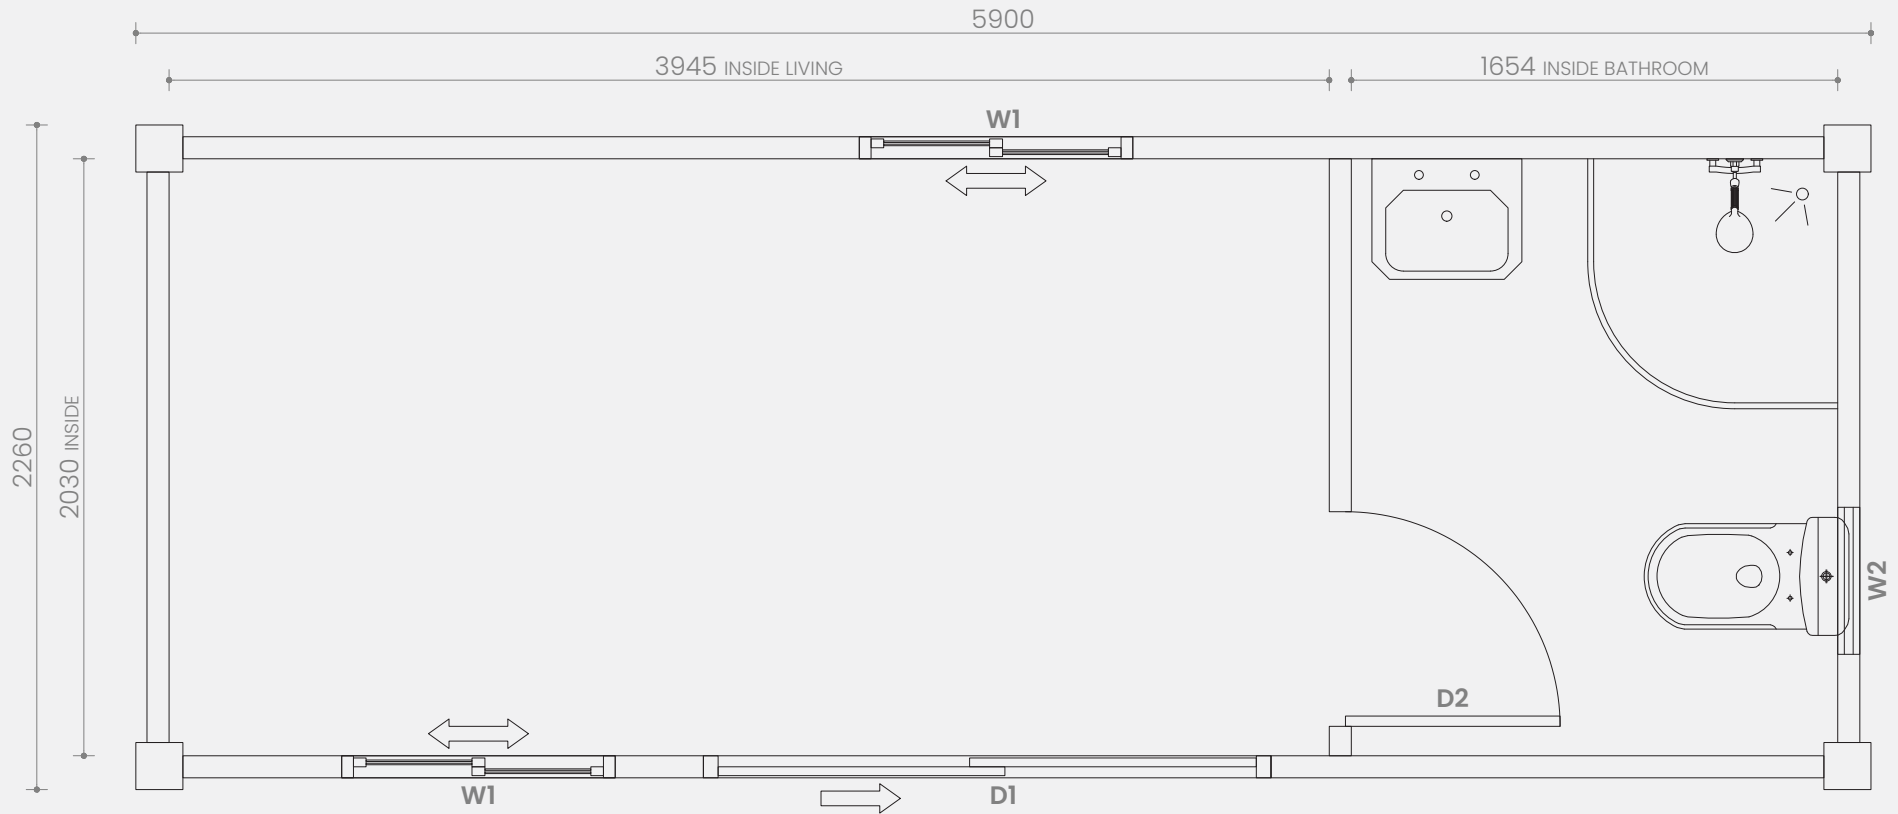

W1	Double sliding window	930W x 1100H
W2	Awning window	500W x 500H
D1	Sliding door	1930W x 2270H

Note: All window and door dimensions include the outer frame

SKU: 1000101531
Version 1.1 June 2024 ©

Studio 20ft

Open Plan

Width: 2.26m
Length: 5.9m
Height: 2.53m

Total Weight: 1,200kg
Total Internal: 11.5m²
Total External: 13.3m²

W1	Double sliding window	930W x 1100H
W2	Awning window	500W x 500H
D1	Sliding door	1930W x 2270H
D2	Hinged door	730W x 2040H

Note: All window and door dimensions include the outer frame

SKU: 1000101442
Version 1.1 June 2024 ©

Studio 20ft

Open Plan: Bathroom

Width: 2.26m
Length: 5.9m
Height: 2.53m

Total Weight: 1,440kg
Total Internal: 11.5m²
Total External: 13.3m²

Studio 20ft

Open Plan: Bathroom
and Kitchen

Width: 2.26m
Length: 5.9m
Height: 2.53m

Total Weight: 1,440kg
Total Internal: 11.5m²
Total External: 13.3m²